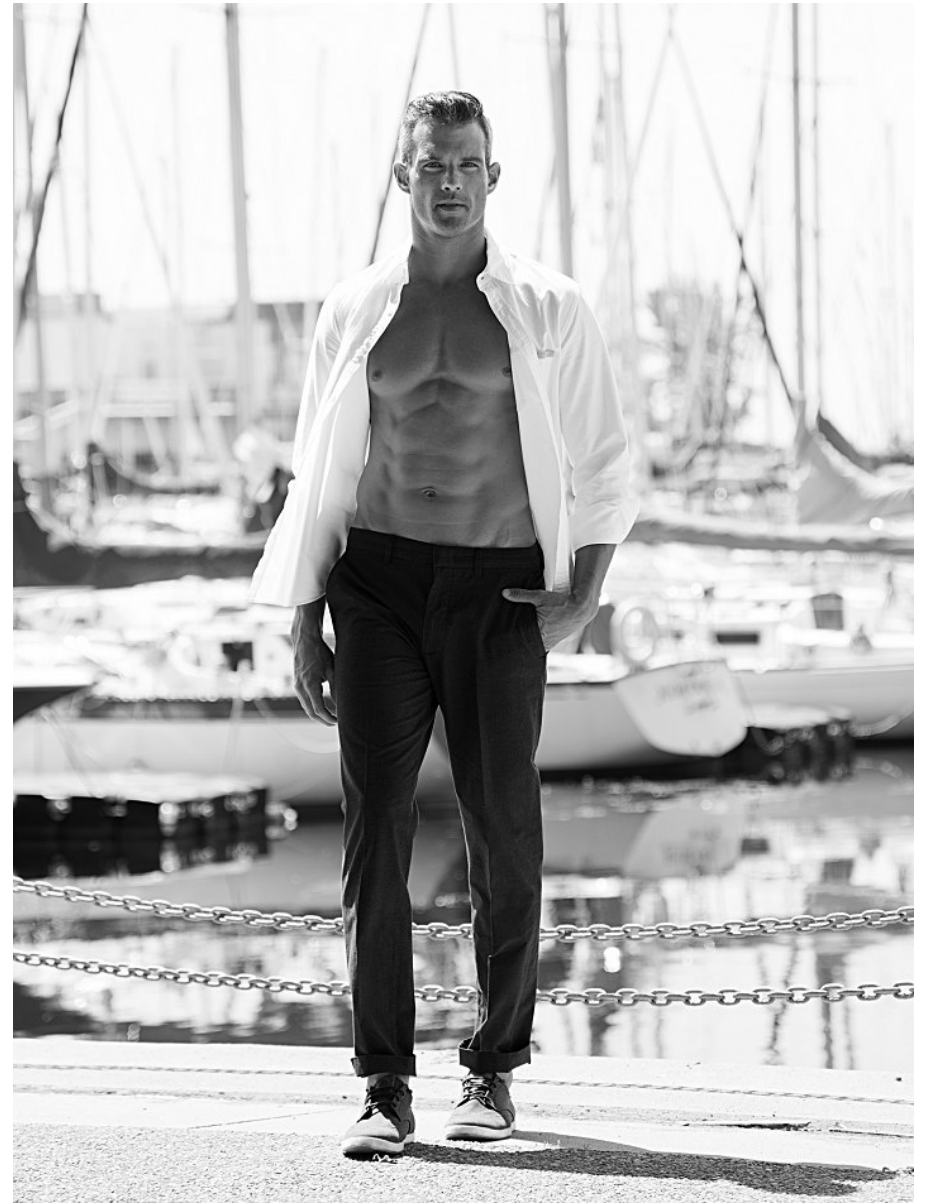

anm
MANAGEMENT

1159 Dundas St. E, #148 Toronto, ON M4M 3N9

Email: info@anm-mgmt.com Tel: 1.416.792.0357

www.anm-mgmt.com