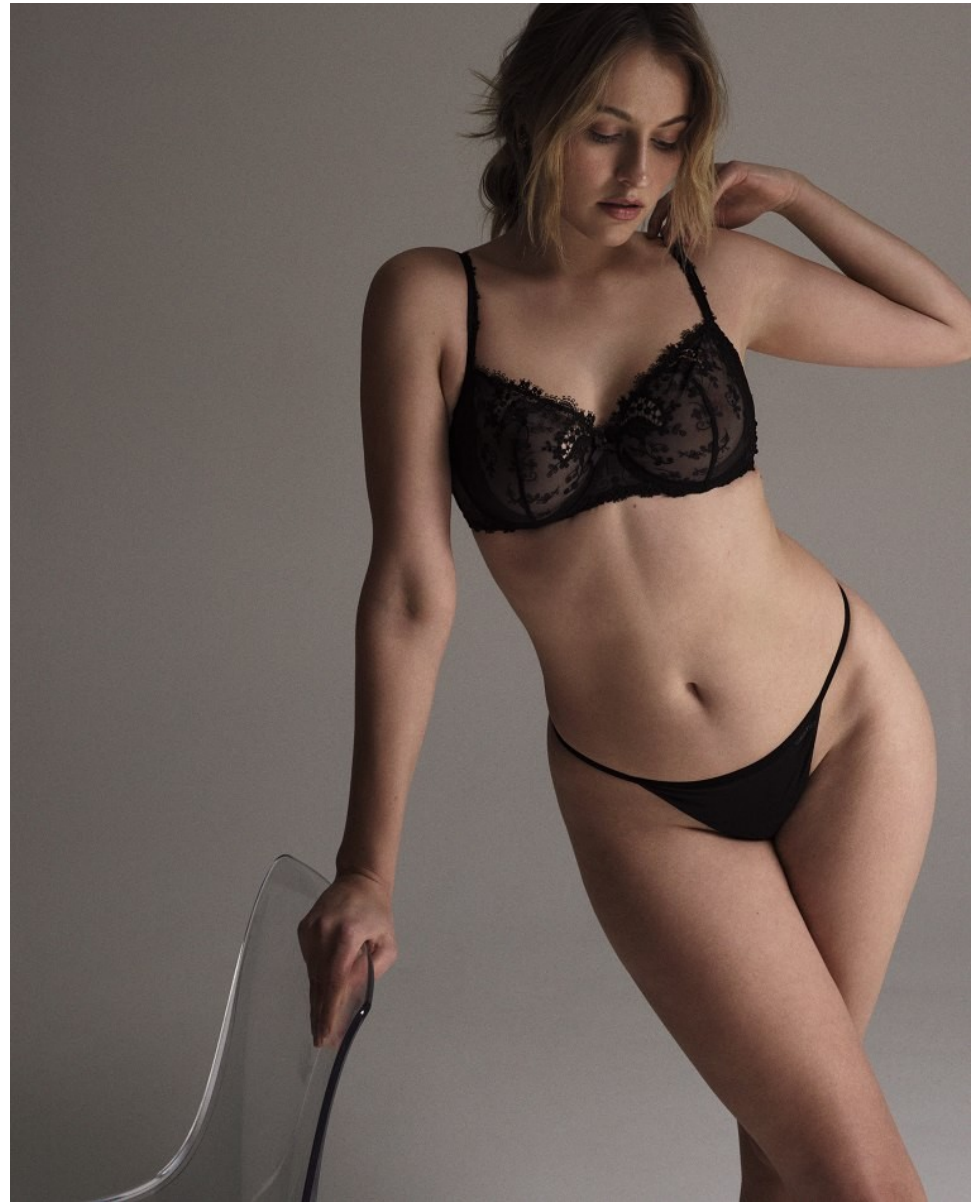

anm
MANAGEMENT

1159 Dundas St. E, #148 Toronto, ON M4M 3N9
Email: info@anm-mgmt.com Tel: 1.416.792.0357
www.anm-mgmt.com