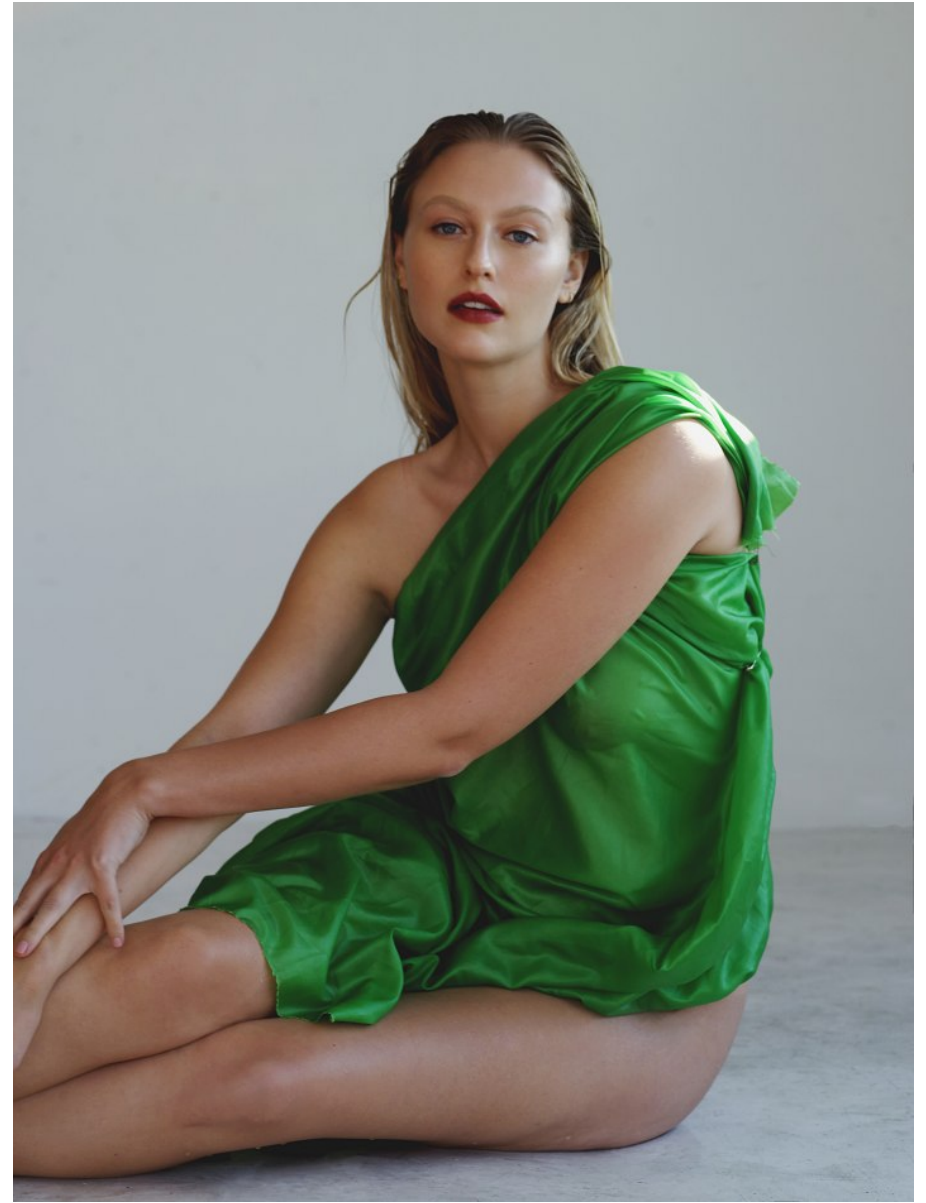

BAILLIE RIDDELL

Height 6'0" / 183cm

*Bust 38" / 96cm Cup D Waist 31" / 79cm Hips 44" / 112cm Dress 10 - 12 US / 40 - 42 EU / 12
- 14 UK Shoes 10 US / 41 EU / 7 UK*

Hair Blonde Eyes Blue

anm
MANAGEMENT

1159 Dundas St. E, #148 Toronto, ON M4M 3N9
Email: info@anm-mgmt.com Tel: 1.416.792.0357
www.anm-mgmt.com

BAILLIE RIDDELL

Height 6'0" / 183cm

Bust 38" / 96cm Cup D Waist 31" / 79cm Hips 44" / 112cm Dress 10 - 12 US / 40 - 42 EU / 12 - 14 UK Shoes 10 US / 41 EU / 7 UK

Hair Blonde Eyes Blue

anm
MANAGEMENT

1159 Dundas St. E, #148 Toronto, ON M4M 3N9
Email: info@anm-mgmt.com Tel: 1.416.792.0357
www.anm-mgmt.com

BAILLIE RIDDELL

Height 6'0" / 183cm

Bust 38" / 96cm Cup D Waist 31" / 79cm Hips 44" / 112cm Dress 10 - 12 US / 40 - 42 EU / 12
- 14 UK Shoes 10 US / 41 EU / 7 UK

Hair *Blonde* Eyes *Blue*

anm
MANAGEMENT

1159 Dundas St. E, #148 Toronto, ON M4M 3N9
Email: info@anm-mgmt.com Tel: 1.416.792.0357
www.anm-mgmt.com