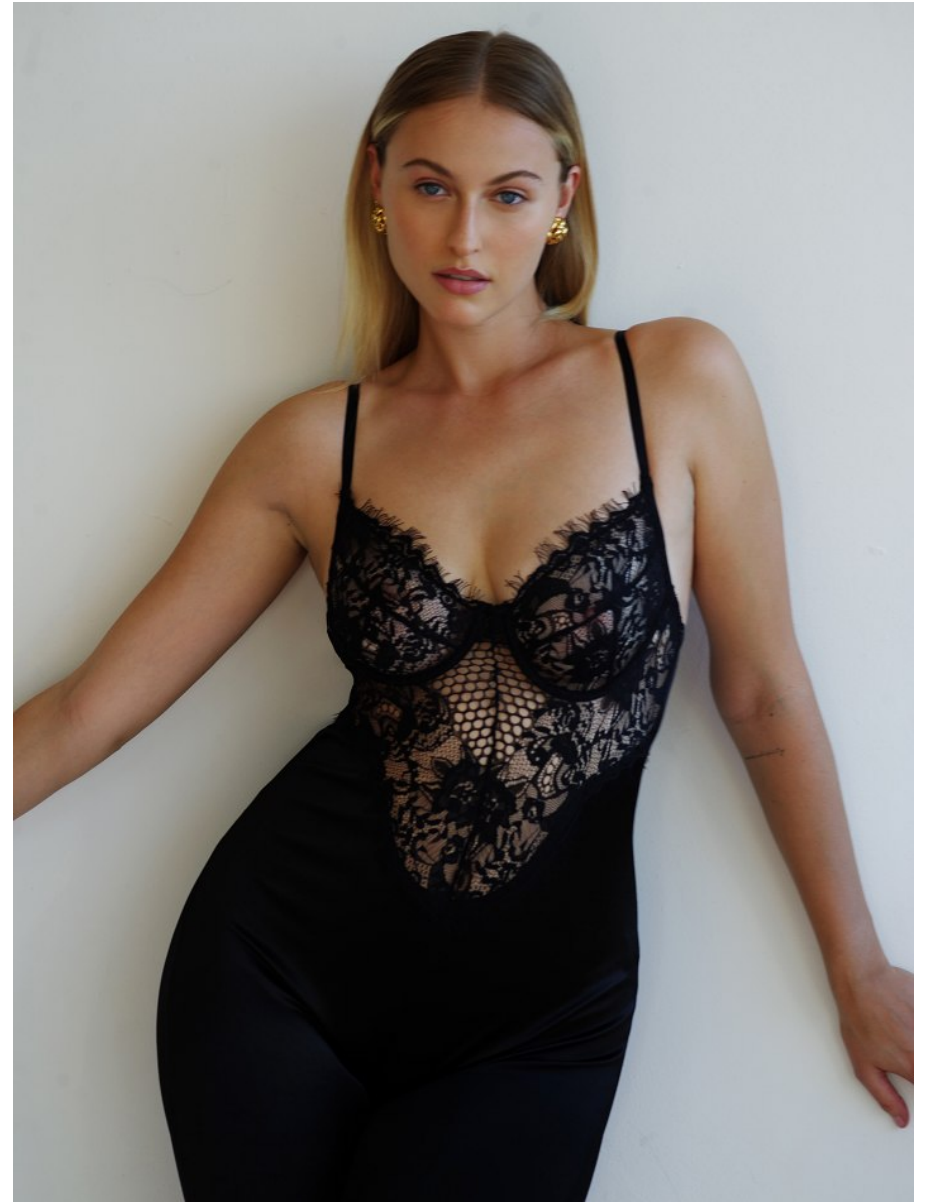

anm
MANAGEMENT

1159 Dundas St. E, #148 Toronto, ON M4M 3N9
Email: info@anm-mgmt.com Tel: 1.416.792.0357
www.anm-mgmt.com