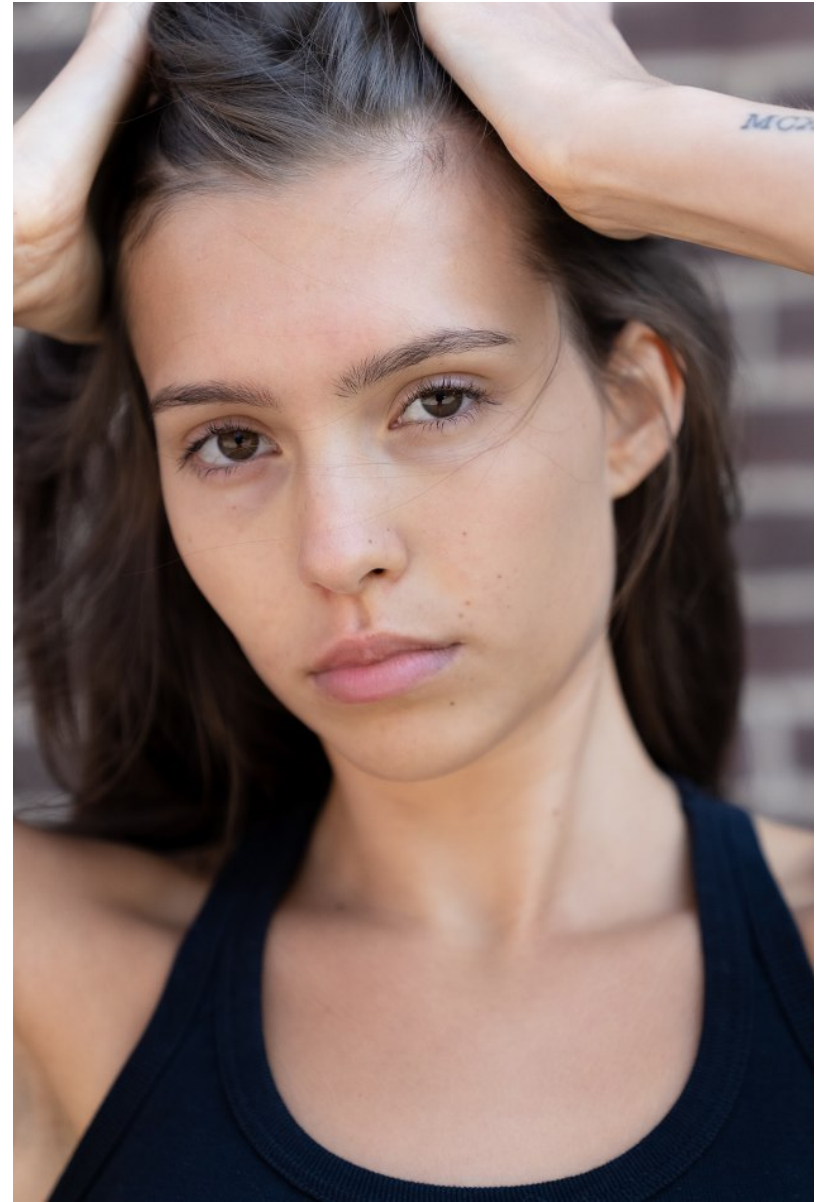

anm
MANAGEMENT

1159 Dundas St. E, #148 Toronto, ON M4M 3N9
Email: info@anm-mgmt.com Tel: 1.416.792.0357
www.anm-mgmt.com