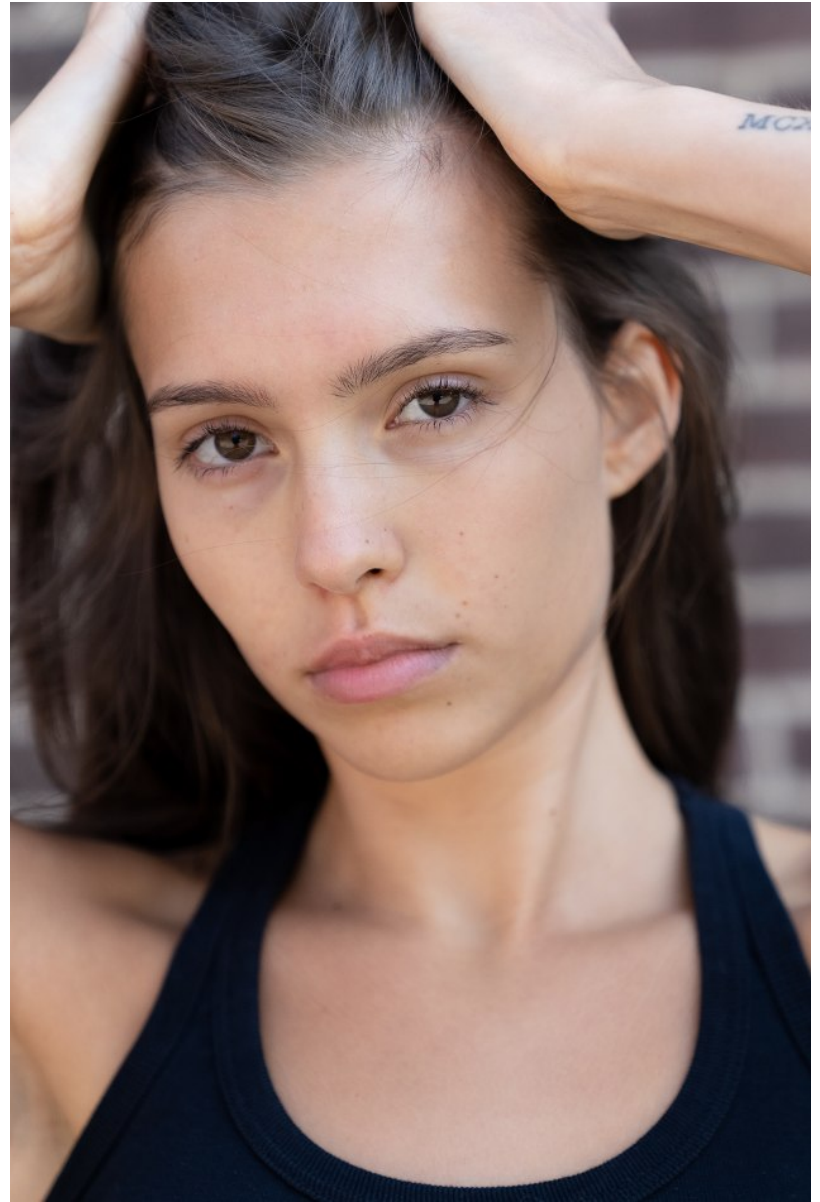

anm
MANAGEMENT

1159 Dundas St. E, #148 Toronto, ON M4M 3N9
Email: info@anm-mgmt.com Tel: 1.416.792.0357
www.anm-mgmt.com