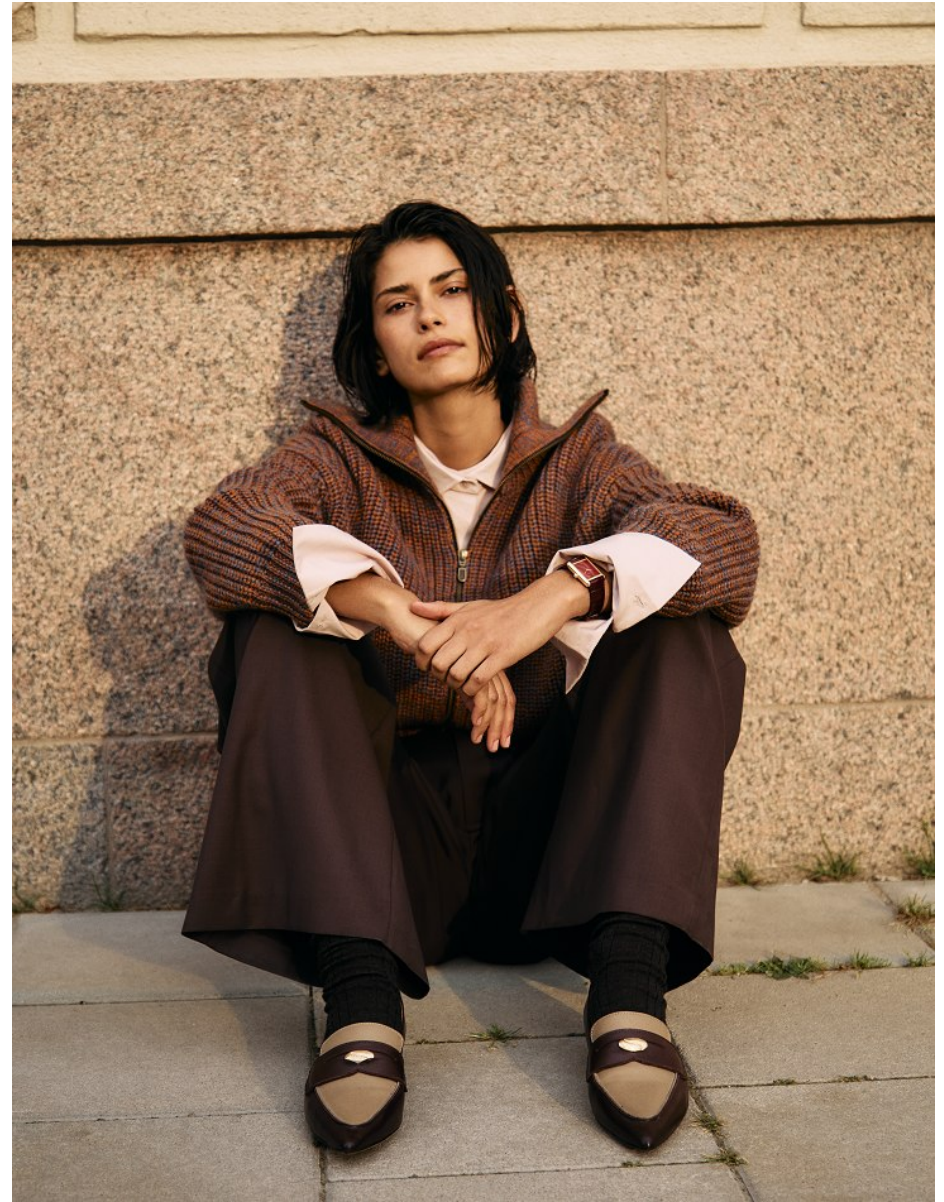

anm
MANAGEMENT

1159 Dundas St. E, #148 Toronto, ON M4M 3N9

Email: info@anm-mgmt.com Tel: 1.416.792.0357

www.anm-mgmt.com