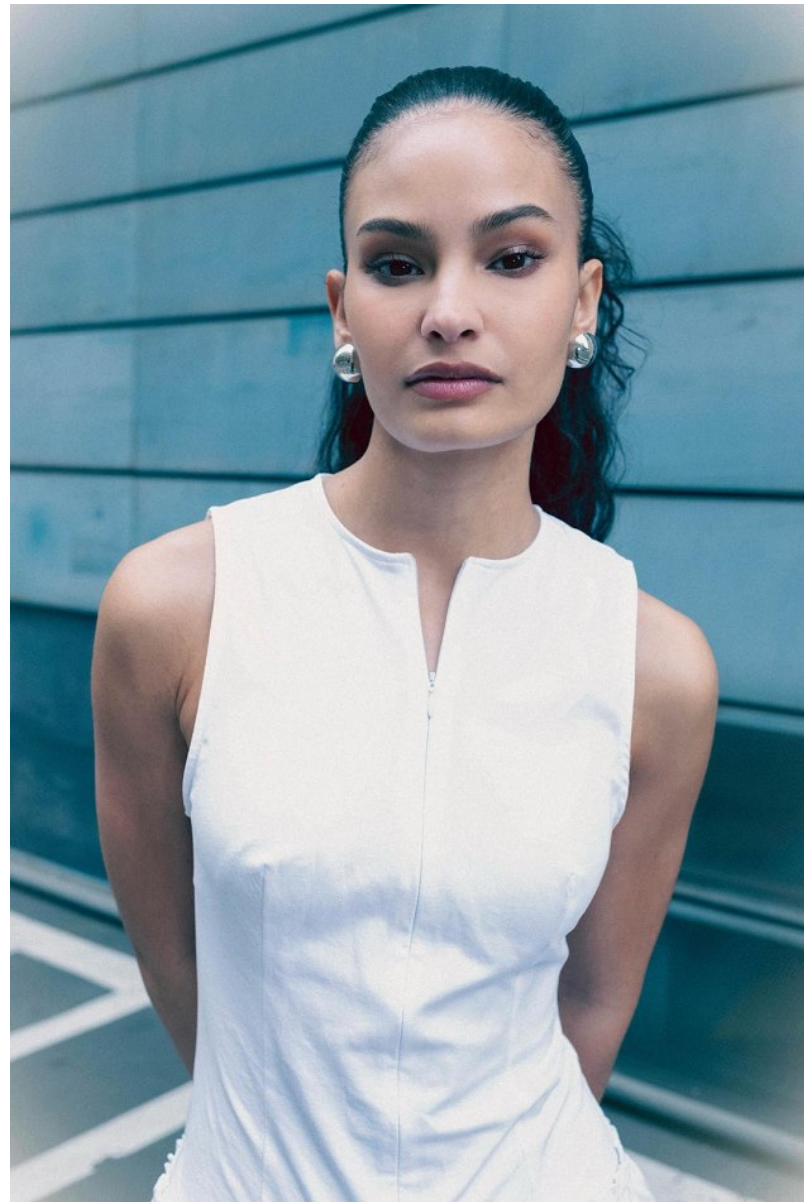

RAYANA BENAMMAR

Height 5'8.5" / 174cm

Bust 32" / 81cm Cup B Waist 23" / 58cm Hips 34" / 86cm Dress 0 - 2 US / 30 - 32 EU / 2 - 4

UK Shoes 8 US / 39 EU / 6 UK

Hair Black Eyes Brown

anm
MANAGEMENT

1159 Dundas St. E, #148 Toronto, ON M4M 3N9
Email: info@anm-mgmt.com Tel: 1.416.792.0357
www.anm-mgmt.com