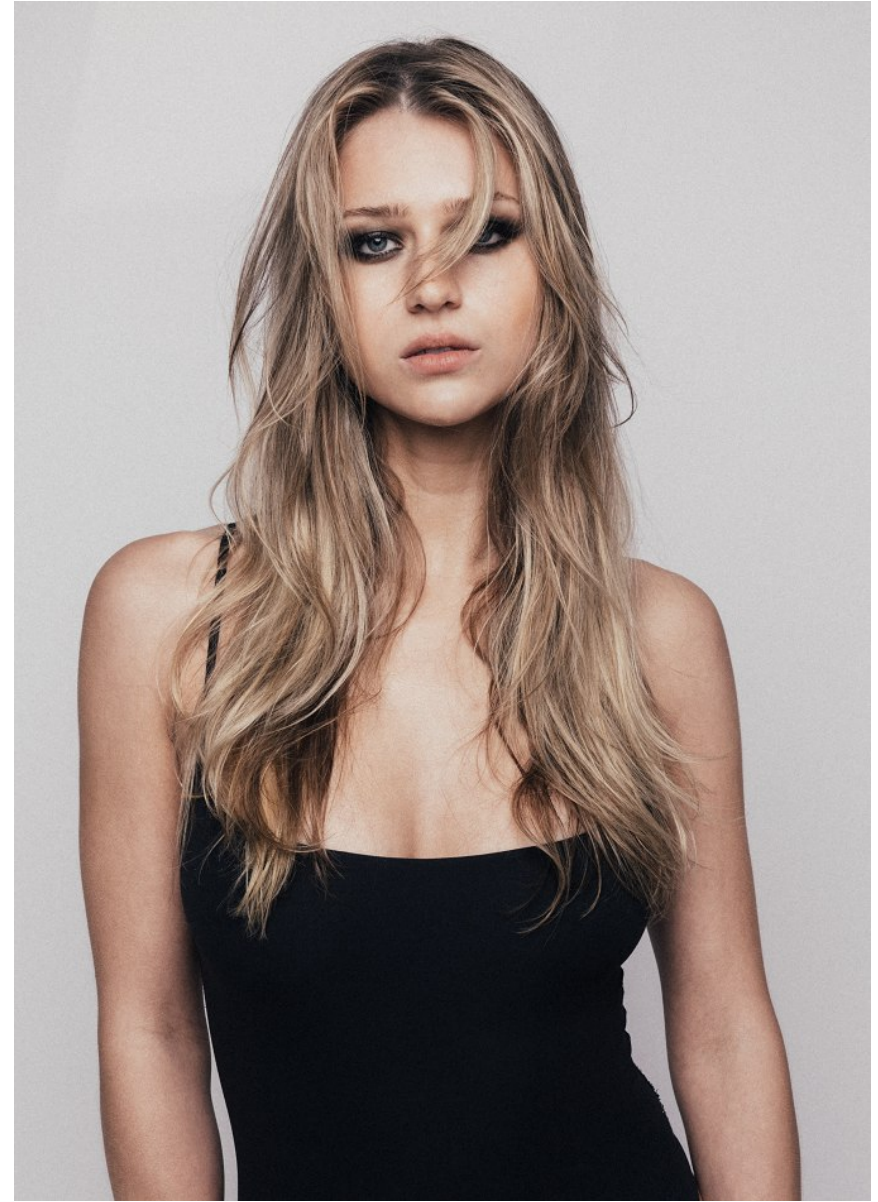

SOFIE HALL

Height 5'9" / 175cm

Bust 32" / 81cm Cup DD Waist 26" / 66cm Hips 36.5" / 93cm Dress 2 - 4 US / 32 - 34 EU / 4 - 6 UK Shoes 9 US / 40 EU / 6.5 UK

Hair *Blonde* Eyes *Blue*

anm
MANAGEMENT

1159 Dundas St. E, #148 Toronto, ON M4M 3N9
Email: info@anm-mgmt.com Tel: 1.416.792.0357
www.anm-mgmt.com

SOFIE HALL

Height 5'9" / 175cm

Bust 32" / 81cm Cup DD Waist 26" / 66cm Hips 36.5" / 93cm Dress 2 - 4 US / 32 - 34 EU / 4 - 6 UK Shoes 9 US / 40 EU / 6.5 UK

Hair Blonde Eyes Blue

anm
MANAGEMENT

1159 Dundas St. E, #148 Toronto, ON M4M 3N9
Email: info@anm-mgmt.com Tel: 1.416.792.0357
www.anm-mgmt.com