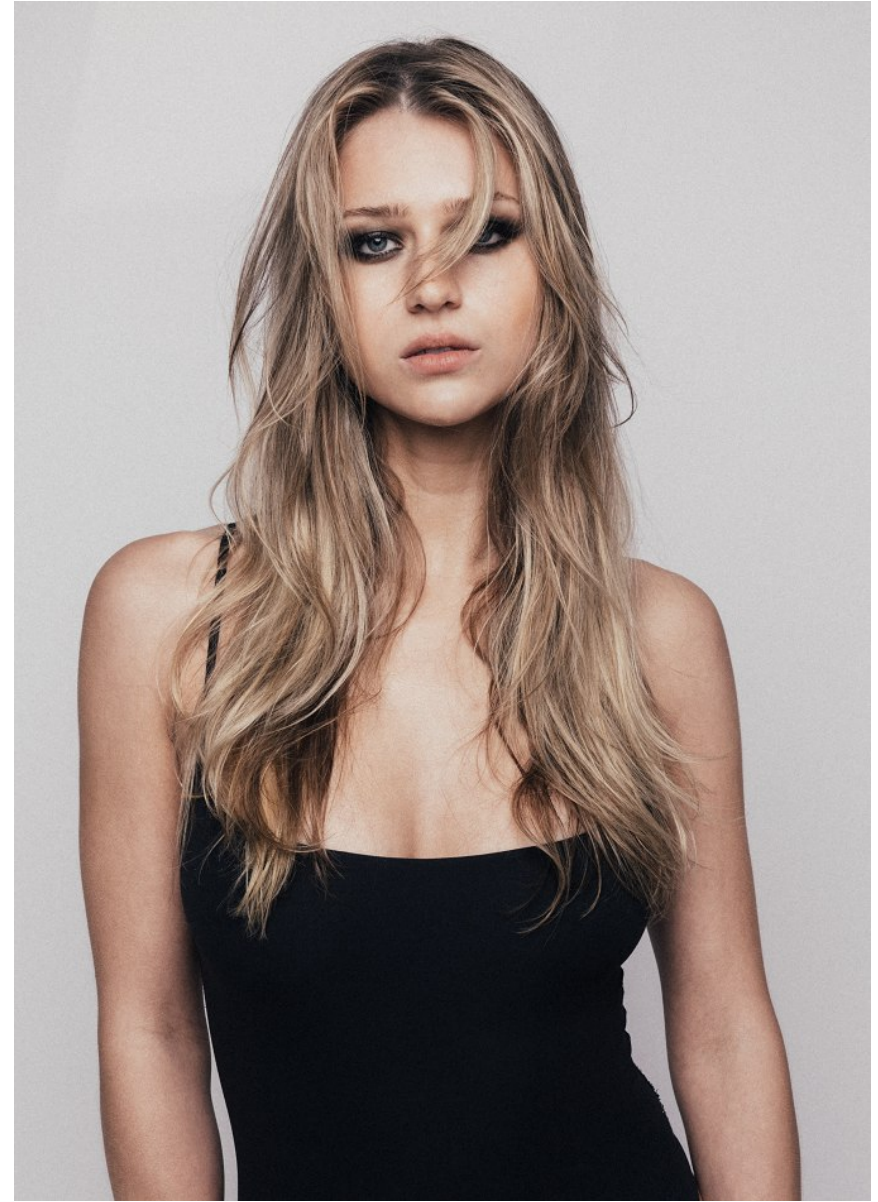

## ***SOFIE HALL***

*Height 5'9" / 175cm*

*Bust 32" / 81cm Cup DD Waist 26" / 66cm Hips 36.5" / 93cm Dress 2 - 4 US / 32 - 34 EU / 4 - 6 UK Shoes 9 US / 40 EU / 6.5 UK*

*Hair Blonde Eyes Blue*

**anm**  
MANAGEMENT

## **SOFIE HALL**

Height 5'9" / 175cm

Bust 32" / 81cm Cup DD Waist 26" / 66cm Hips 36.5" / 93cm Dress 2 - 4 US / 32 - 34 EU / 4 - 6 UK Shoes 9 US / 40 EU / 6.5 UK

Hair Blonde Eyes Blue

**anm**  
MANAGEMENT

## *SOFIE HALL*

Height 5'9" / 175cm

Bust 32" / 81cm Cup DD Waist 26" / 66cm Hips 36.5" / 93cm Dress 2 - 4 US / 32 - 34 EU / 4 - 6 UK Shoes 9 US / 40 EU / 6.5 UK

Hair *Blonde* Eyes *Blue*

**anm**  
MANAGEMENT