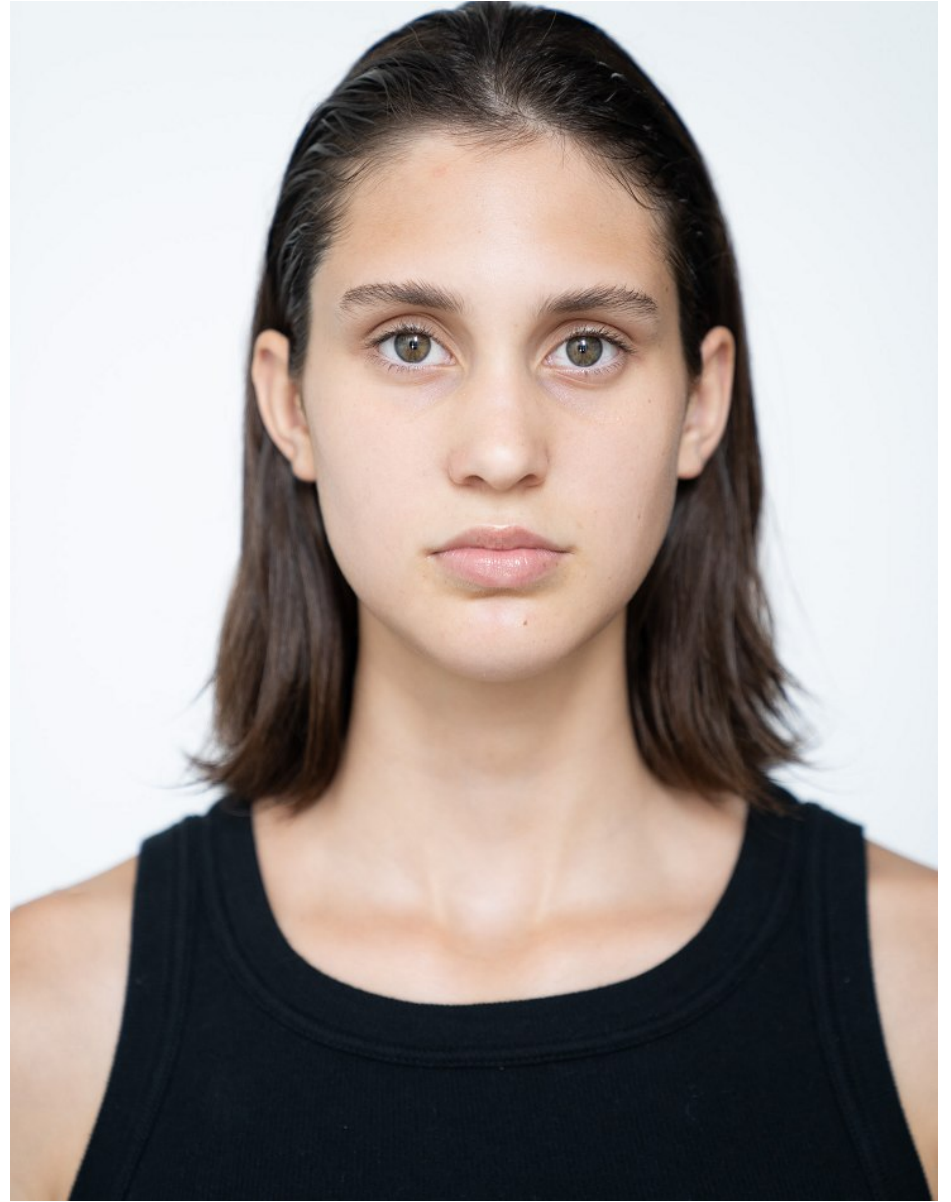

HEIDI MANG

Height 5'10" / 178cm

Bust 32" / 81cm Waist 25.5" / 65cm Hips 36" / 92cm Dress 2 - 4 US / 32 - 34 EU / 4 - 6

UK Shoes 9.5 US / 40.5 EU / 7 UK

Hair Brown Eyes Hazel

anm
MANAGEMENT

1159 Dundas St. E, #148 Toronto, ON M4M 3N9