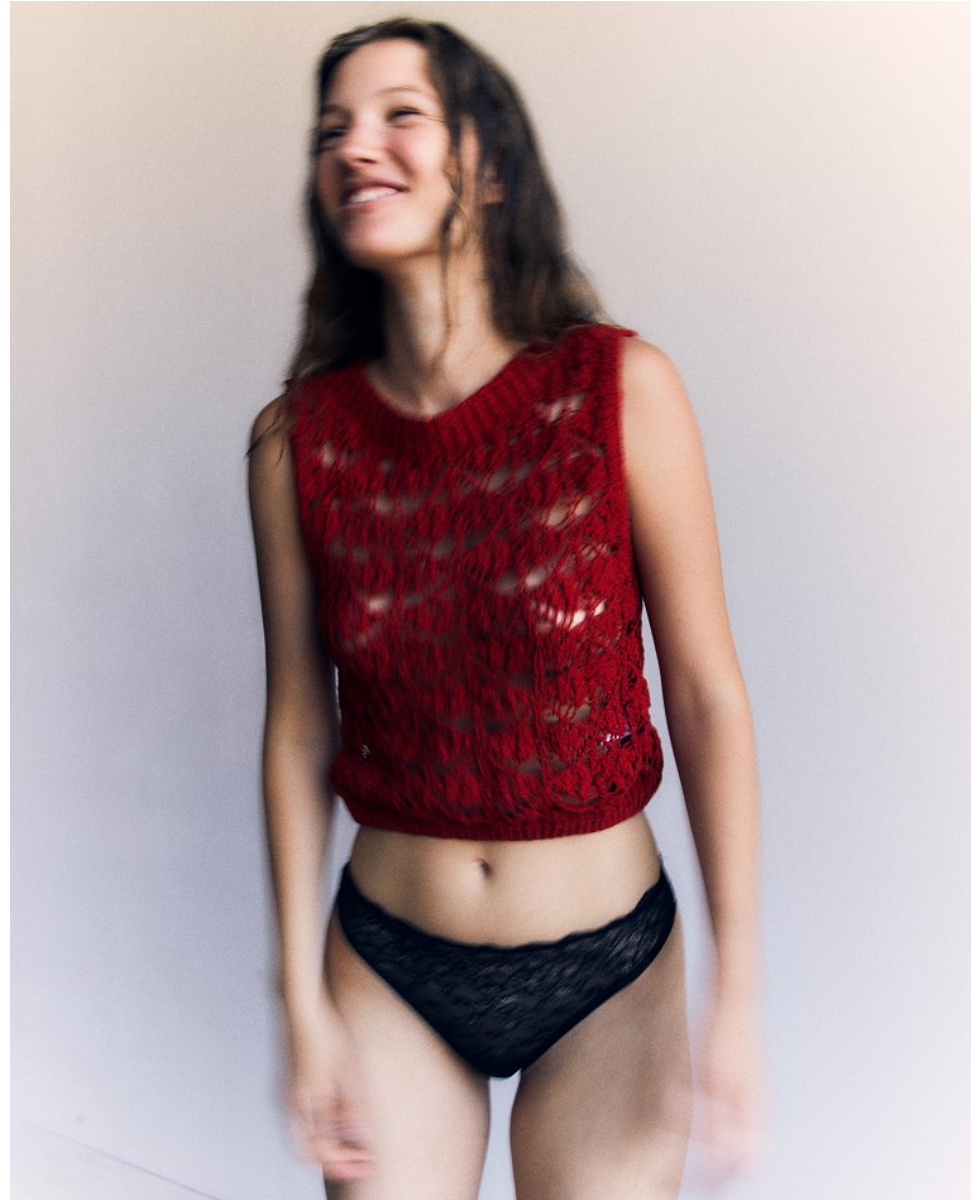

anm
MANAGEMENT

1159 Dundas St. E, #148 Toronto, ON M4M 3N9
Email: info@anm-mgmt.com Tel: 1.416.792.0357
www.anm-mgmt.com