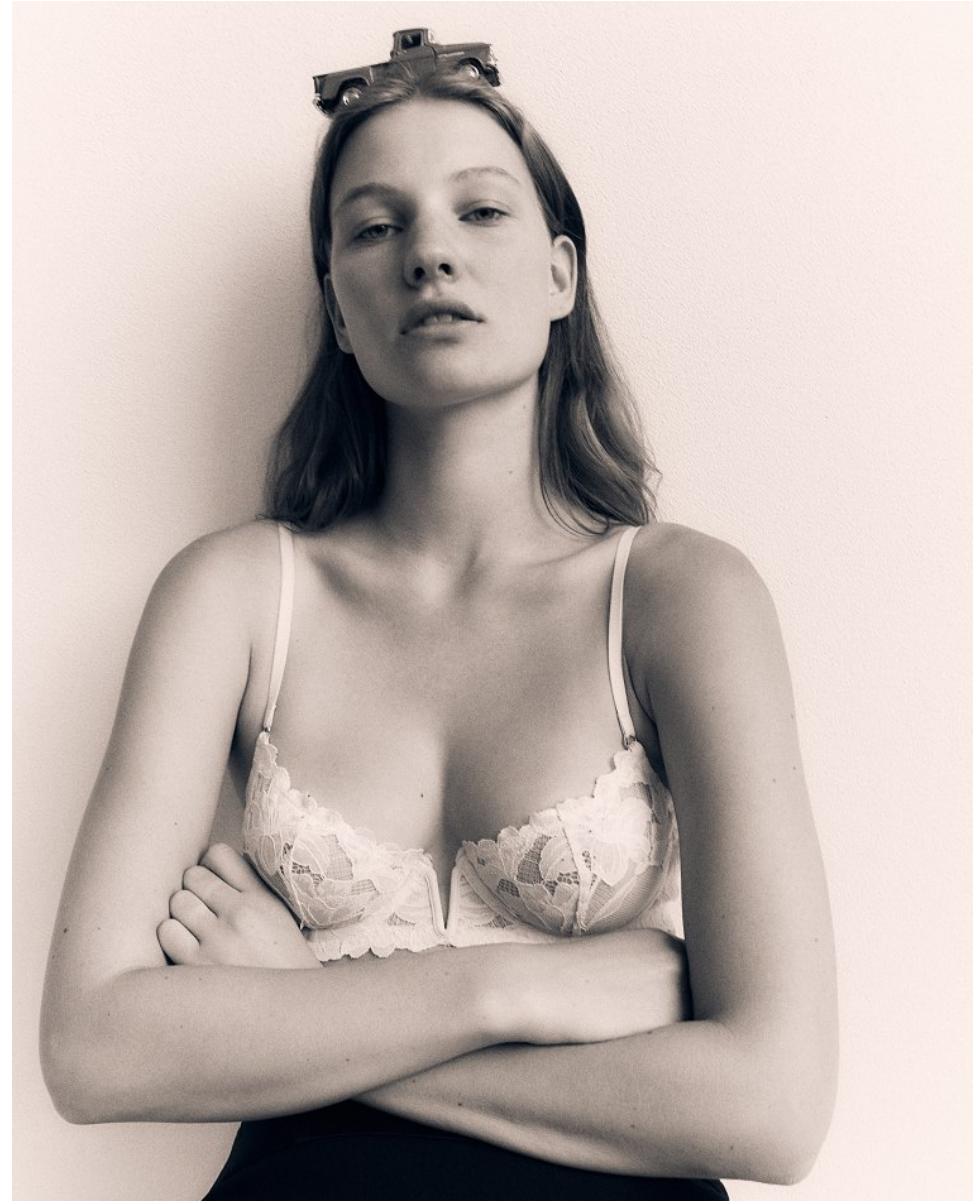

anm
MANAGEMENT

1159 Dundas St. E, #148 Toronto, ON M4M 3N9
Email: info@anm-mgmt.com Tel: 1.416.792.0357
www.anm-mgmt.com