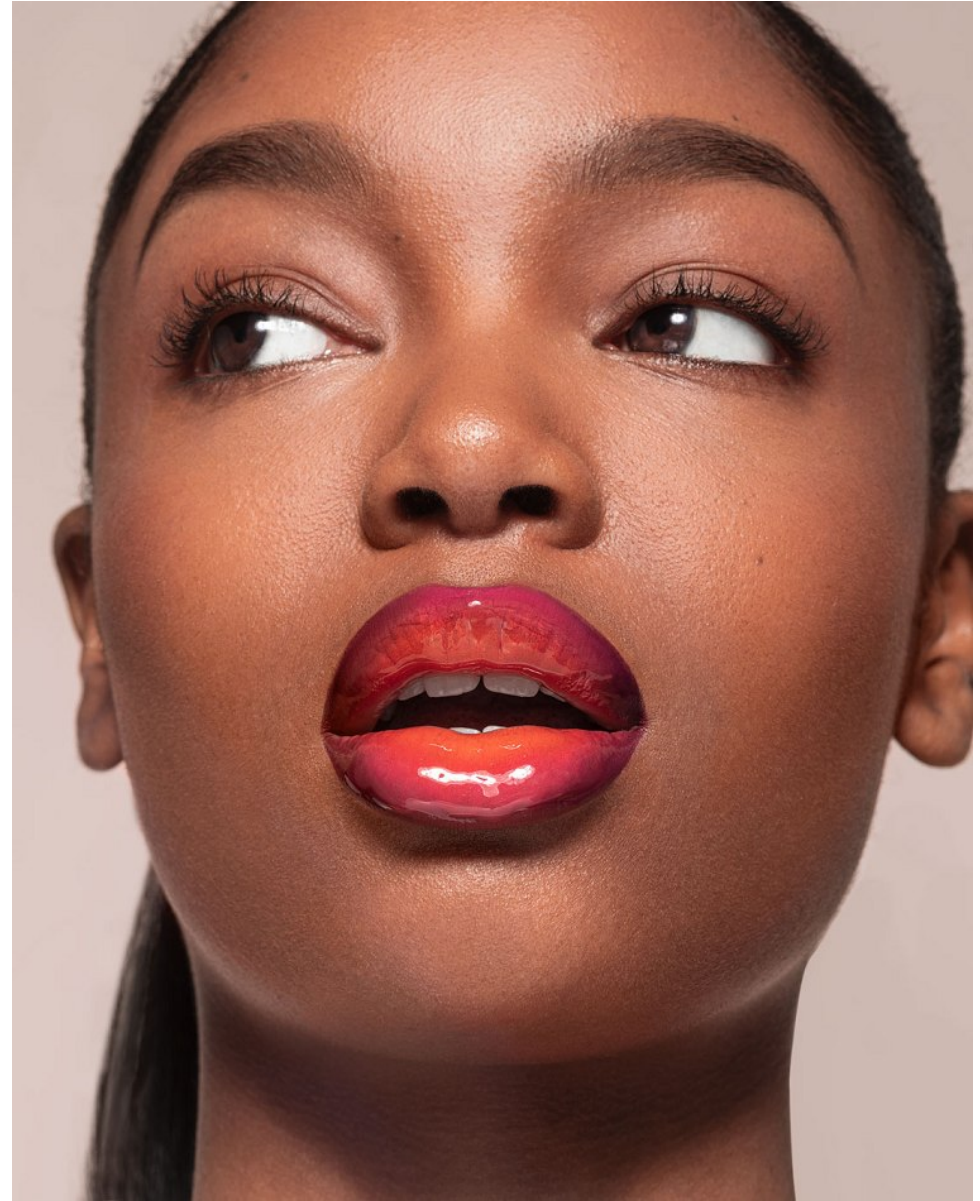

anm
MANAGEMENT

1159 Dundas St. E, #148 Toronto, ON M4M 3N9
Email: info@anm-mgmt.com Tel: 1.416.792.0357
www.anm-mgmt.com