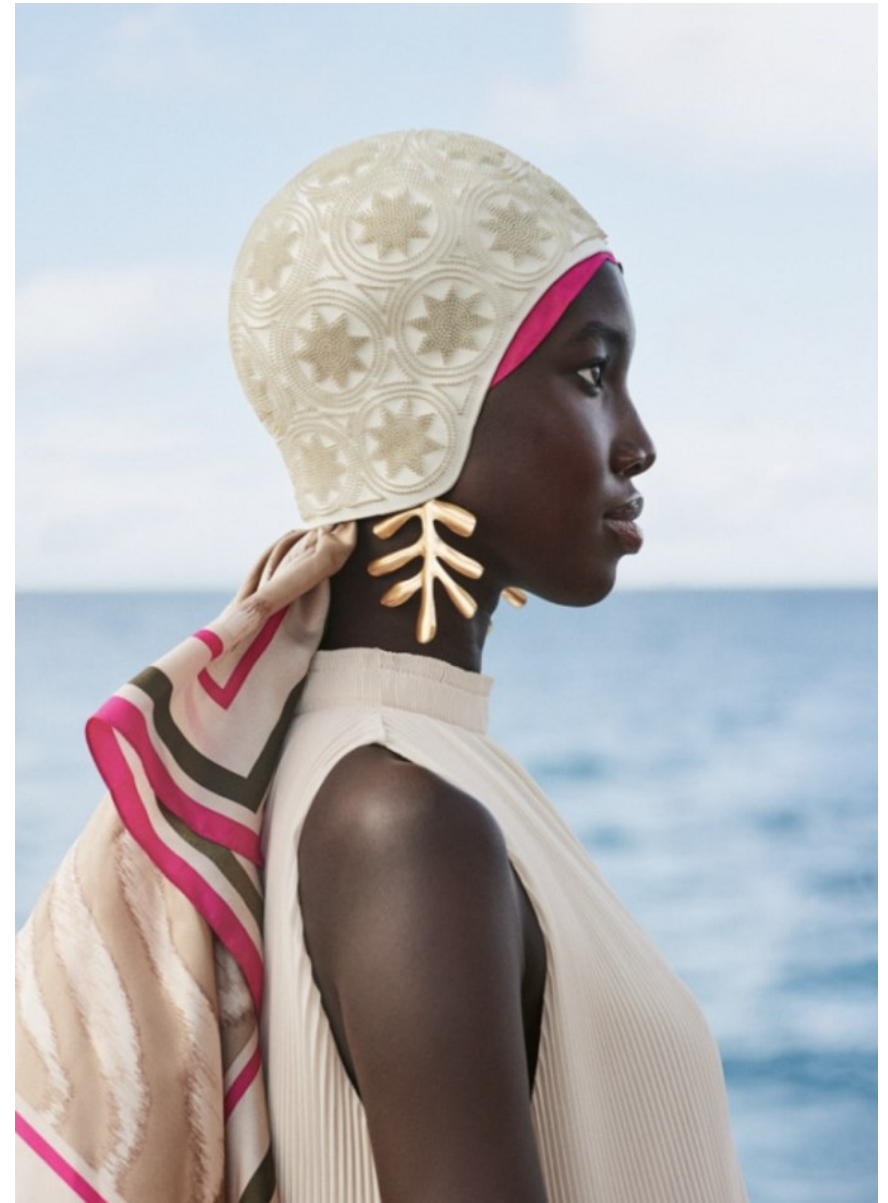

anm
MANAGEMENT

1159 Dundas St. E, #148 Toronto, ON M4M 3N9

Email: info@anm-mgmt.com Tel: 1.416.792.0357

www.anm-mgmt.com