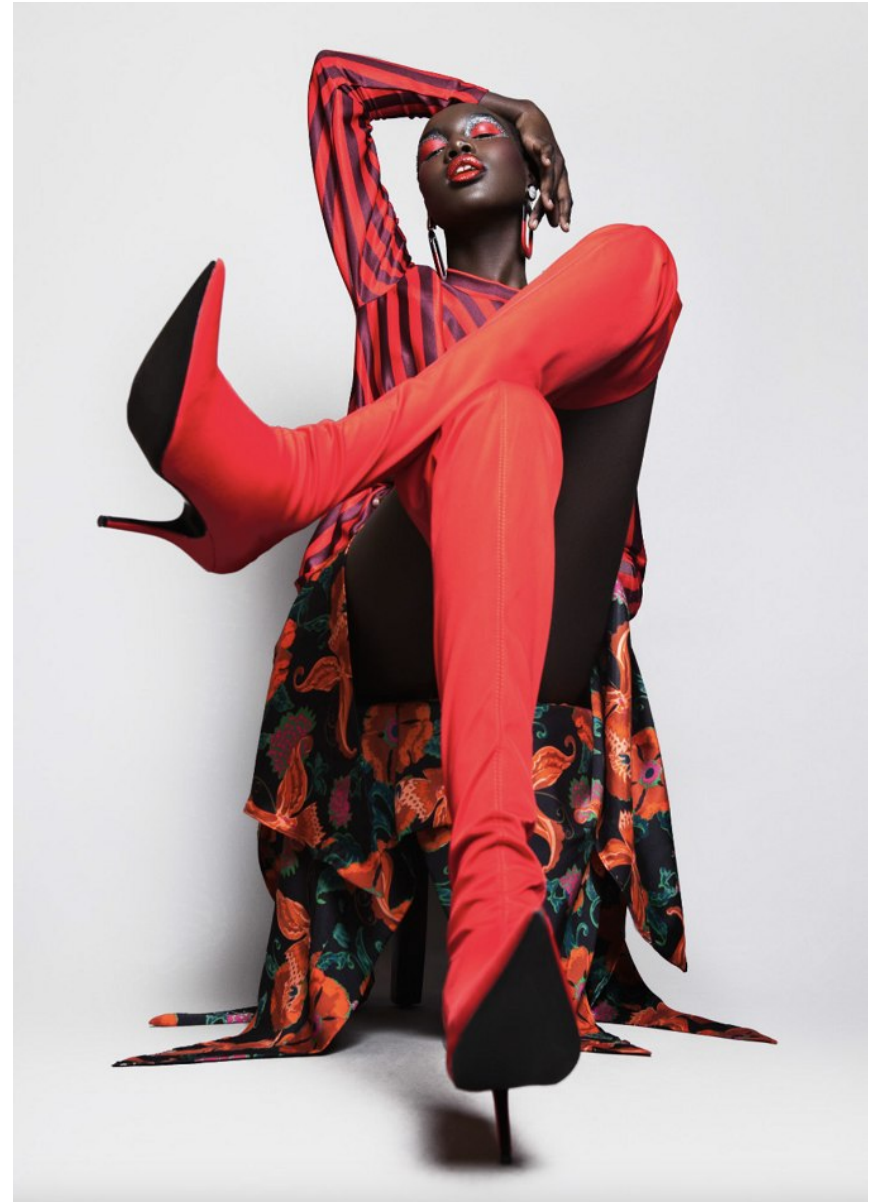

anm
MANAGEMENT

1159 Dundas St. E, #148 Toronto, ON M4M 3N9
Email: info@anm-mgmt.com Tel: 1.416.792.0357
www.anm-mgmt.com