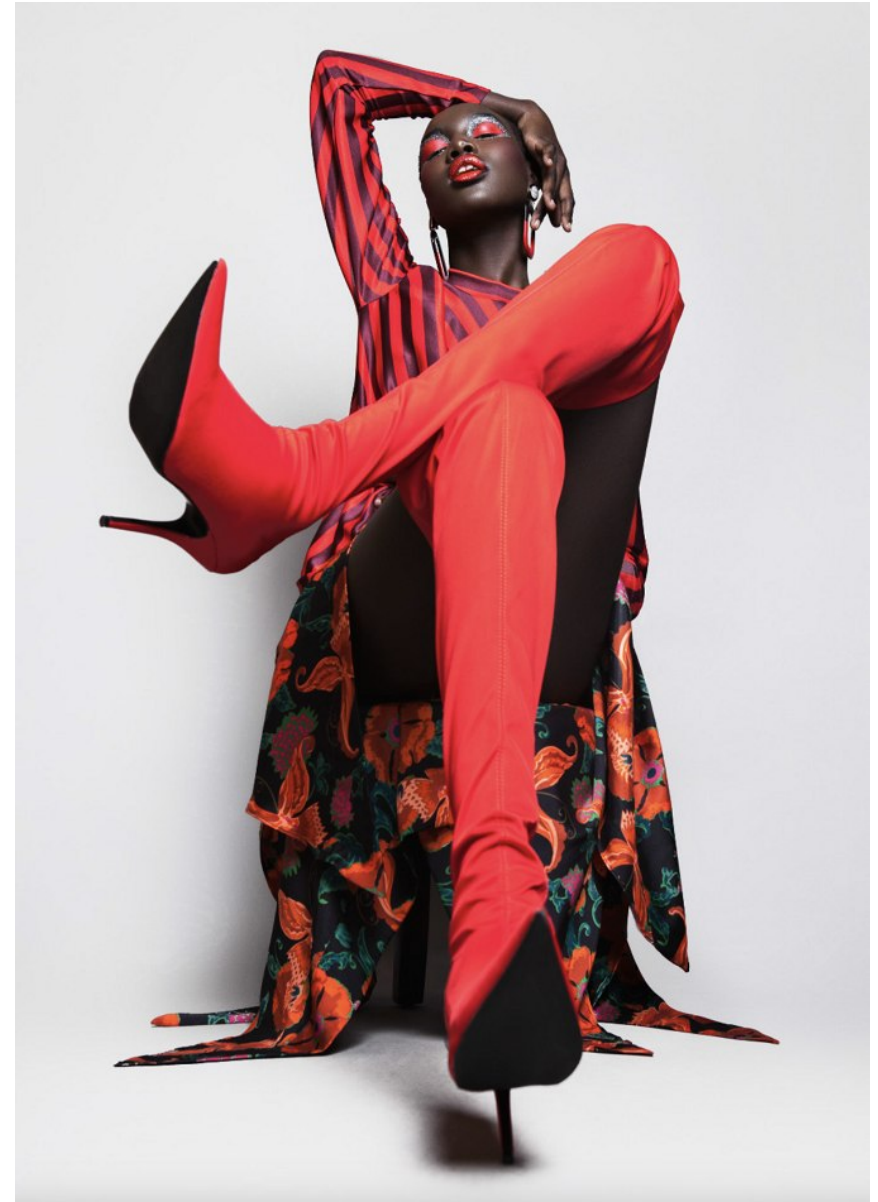

anm
MANAGEMENT

1159 Dundas St. E, #148 Toronto, ON M4M 3N9
Email: info@anm-mgmt.com Tel: 1.416.792.0357
www.anm-mgmt.com