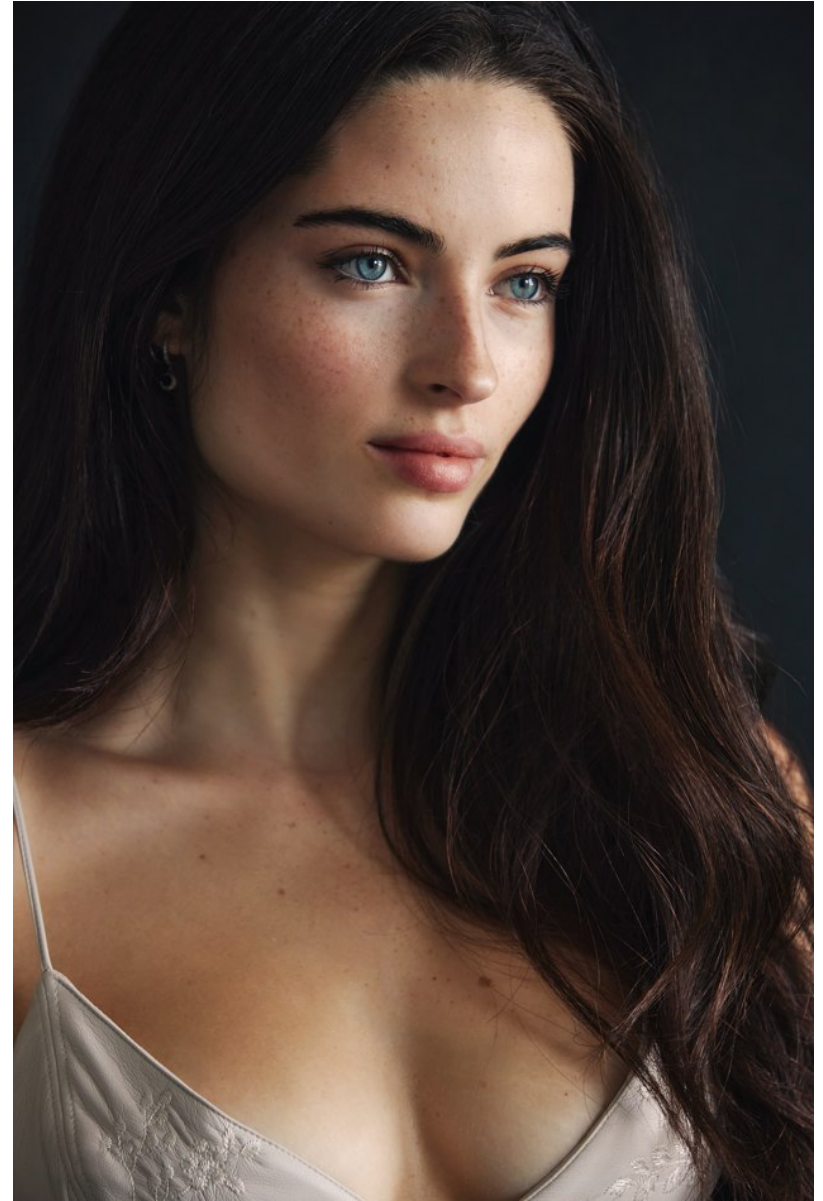

anm
MANAGEMENT

1159 Dundas St. E, #148 Toronto, ON M4M 3N9
Email: info@anm-mgmt.com Tel: 1.416.792.0357
www.anm-mgmt.com