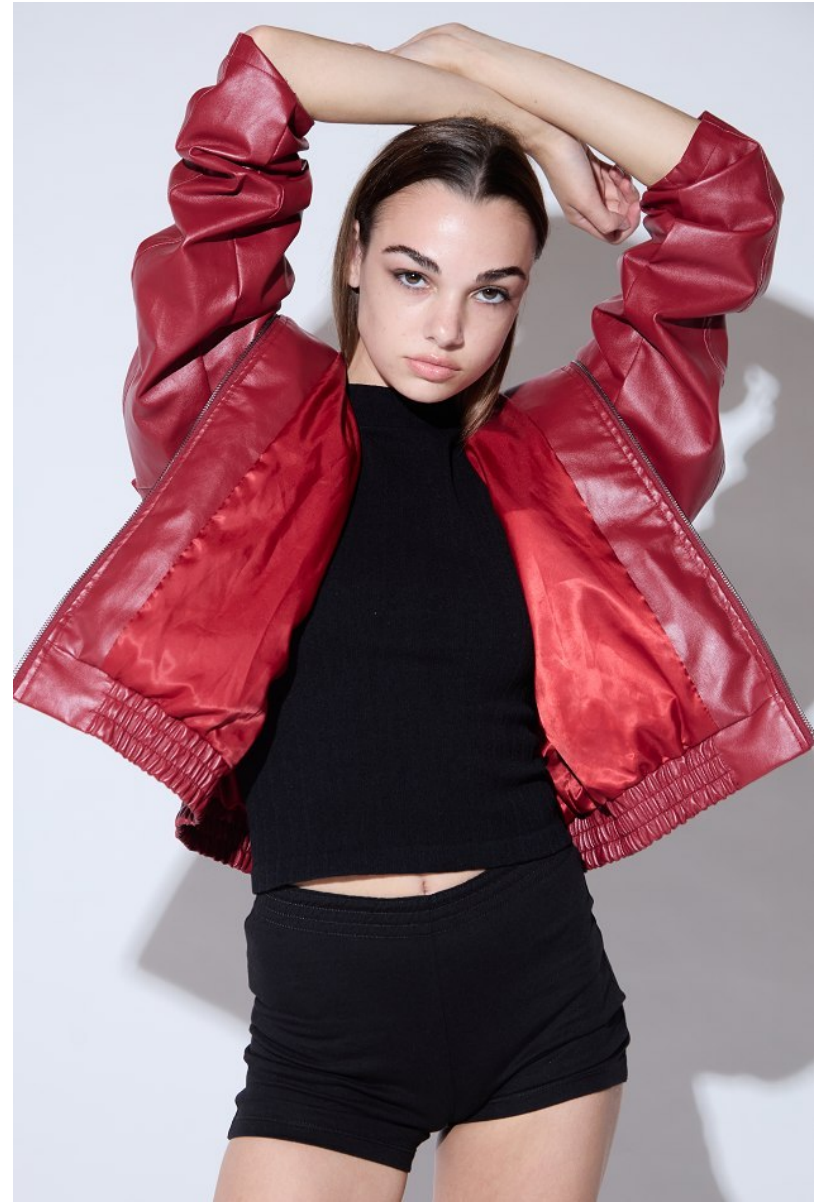

anm
MANAGEMENT

1159 Dundas St. E, #148 Toronto, ON M4M 3N9
Email: info@anm-mgmt.com Tel: 1.416.792.0357
www.anm-mgmt.com