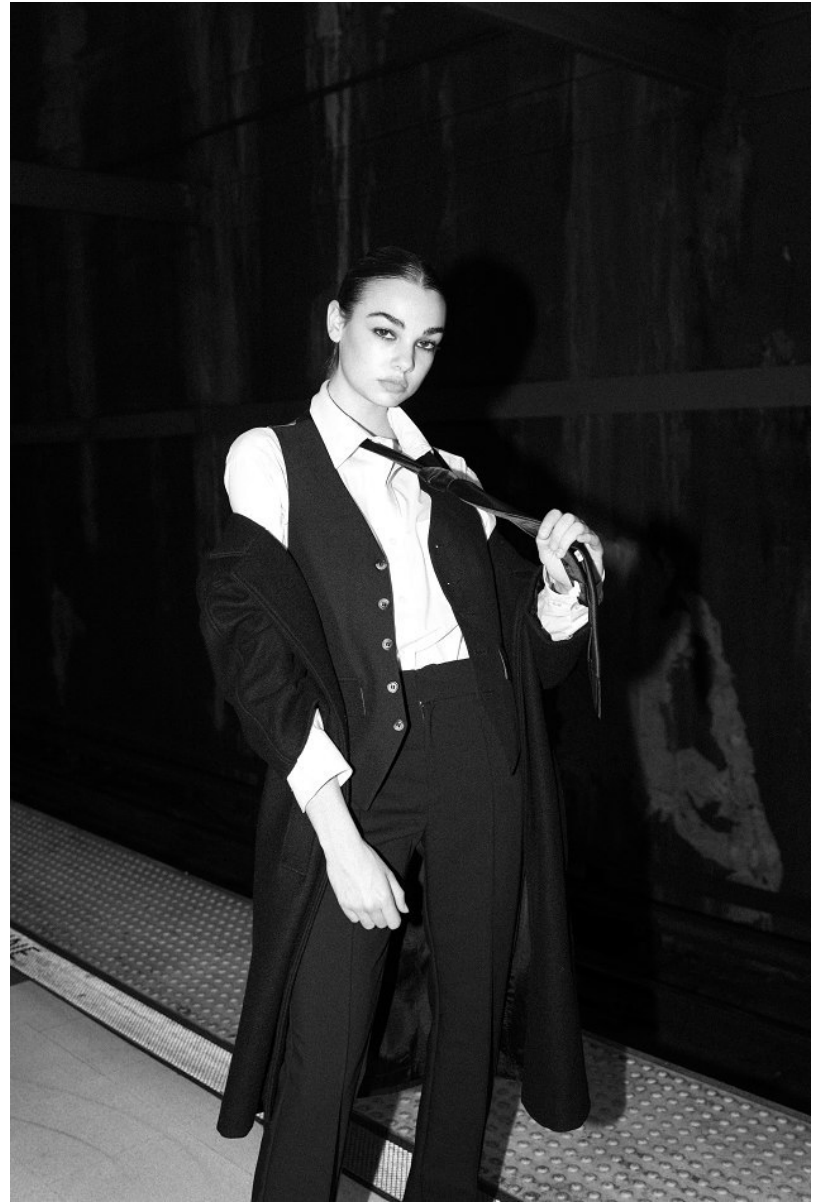

anm
MANAGEMENT

1159 Dundas St. E, #148 Toronto, ON M4M 3N9
Email: info@anm-mgmt.com Tel: 1.416.792.0357
www.anm-mgmt.com