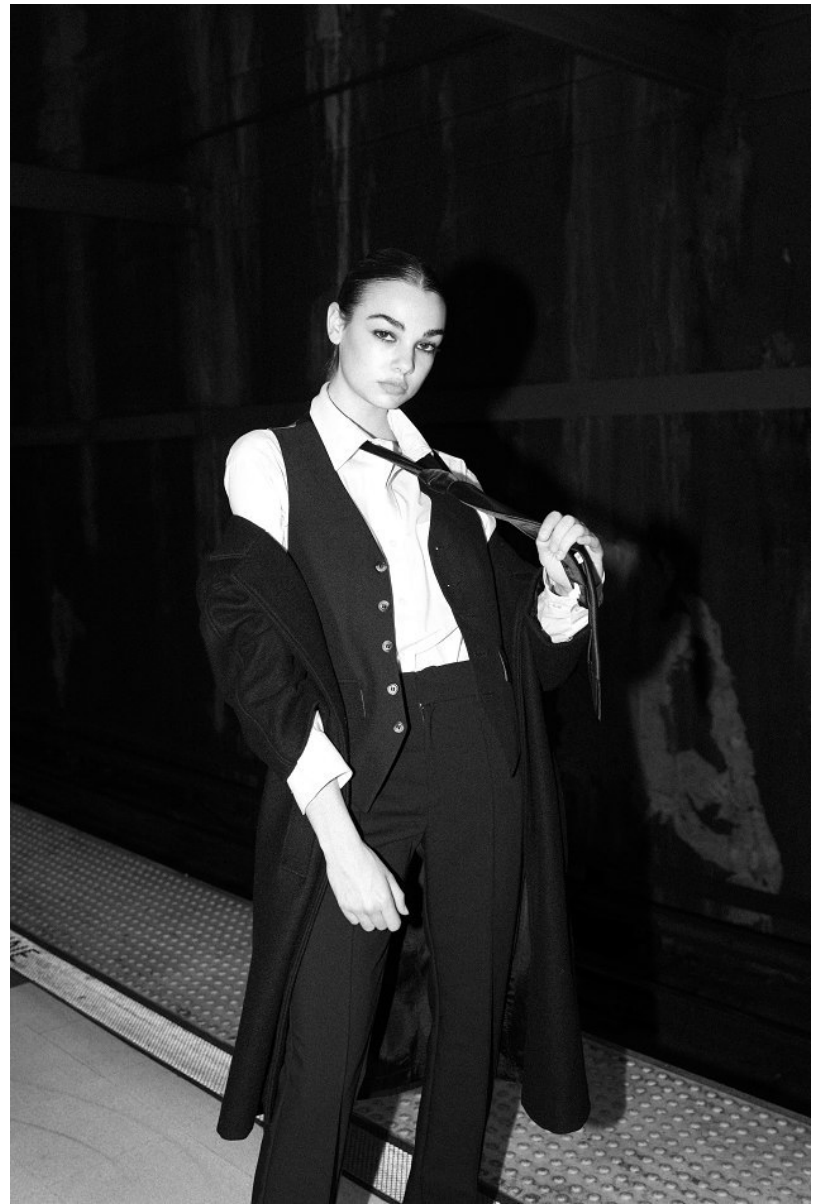

anm
MANAGEMENT

1159 Dundas St. E, #148 Toronto, ON M4M 3N9
Email: info@anm-mgmt.com Tel: 1.416.792.0357
www.anm-mgmt.com