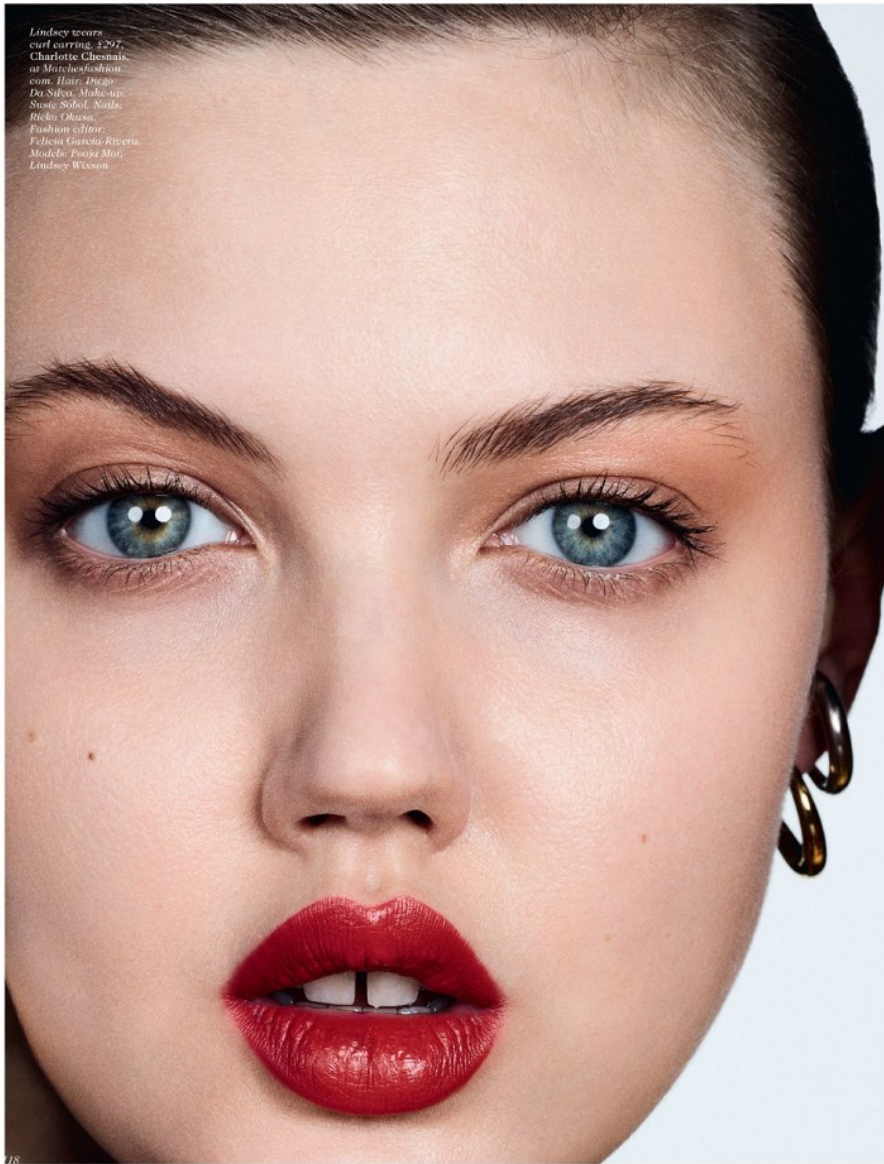

LINDSEY WIXSON

Height 5'10" / 178cm

Bust 33" / 84cm Waist 26" / 66cm Hips 34" / 86cm Dress 2 US / 32 EU / 4 UK Shoes 9 US / 40 EU / 6.5 UK

Hair Dark Blonde Eyes Blue / Green