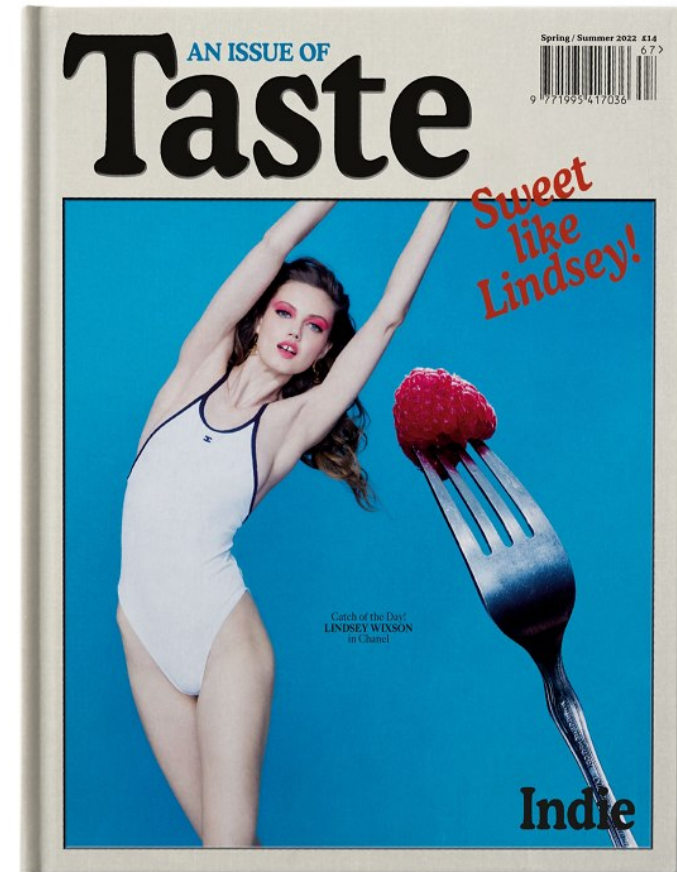

## LINDSEY WIXSON

Height 5'10" / 178cm

Bust 33" / 84cm Waist 26" / 66cm Hips 34" / 86cm Dress 2 US / 32 EU / 4 UK Shoes 9 US / 40 EU / 6.5 UK

Hair Dark Blonde Eyes Blue / Green

**anm**  
MANAGEMENT

1159 Dundas St. E, #148 Toronto, ON M4M 3N9  
Email: info@anm-mgmt.com Tel: 1.416.792.0357  
www.anm-mgmt.com