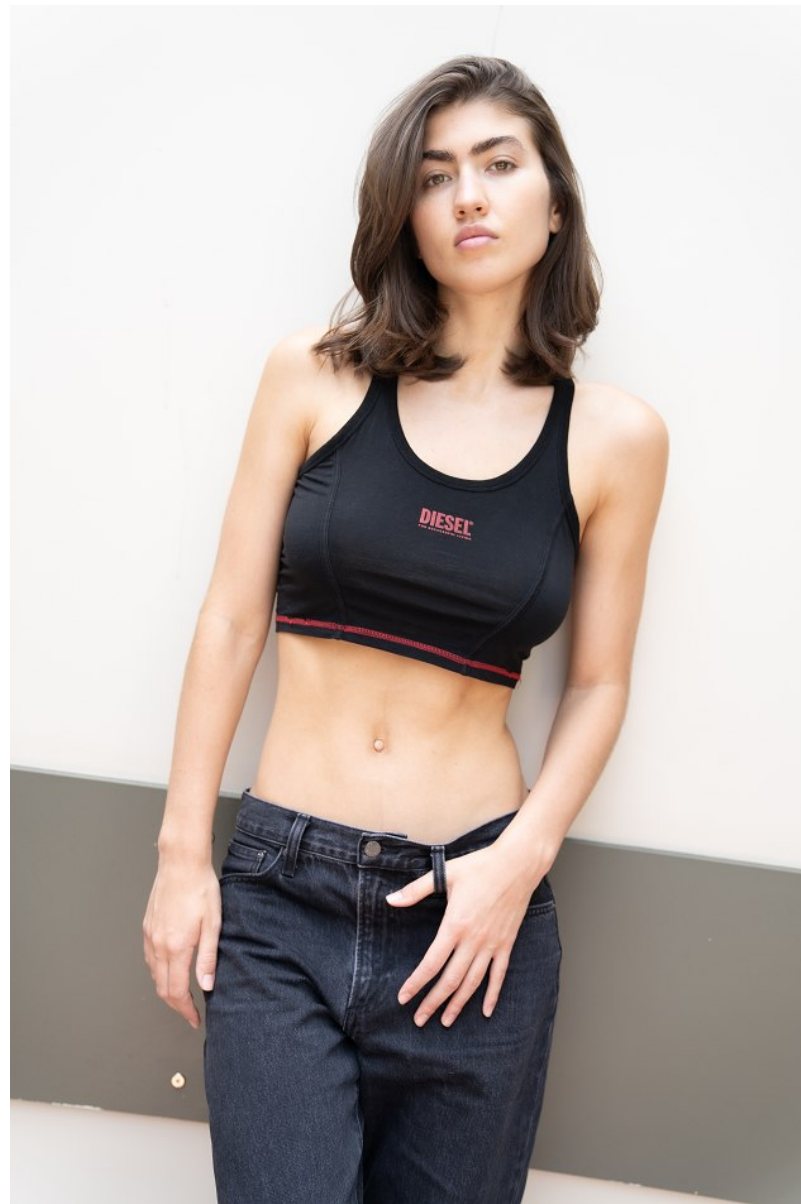

VERONICA LLOYD

Height 5'10" / 178cm

Bust 34" / 86cm Waist 25" / 64cm Hips 36" / 92cm Dress 4 US / 34 EU / 6 UK Shoes 9 US / 40
EU / 6.5 UK

Hair *Dark Brown* Eyes *Brown*

anm
MANAGEMENT

1159 Dundas St. E, #148 Toronto, ON M4M 3N9
Email: info@anm-mgmt.com Tel: 1.416.792.0357
www.anm-mgmt.com