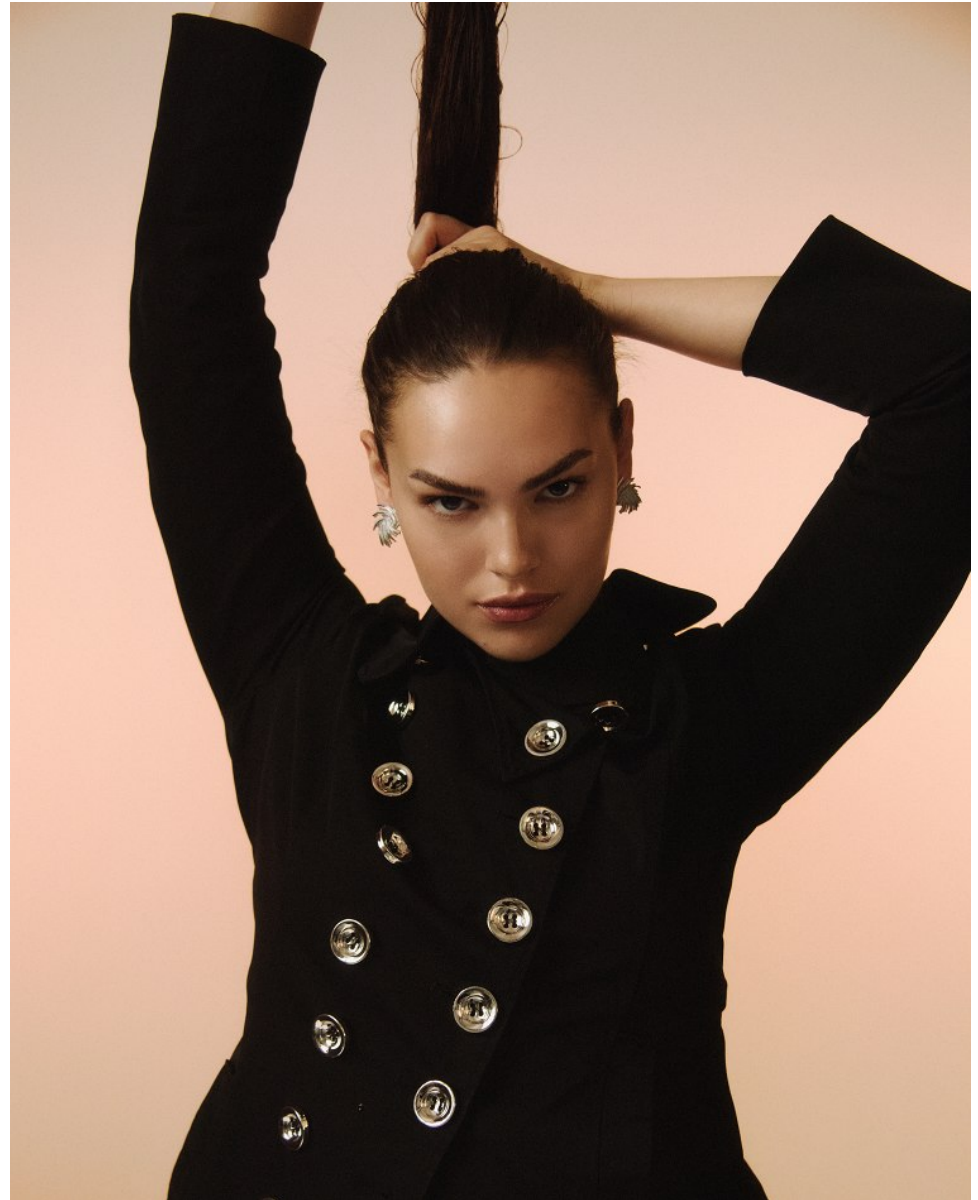

anm
MANAGEMENT

1159 Dundas St. E, #148 Toronto, ON M4M 3N9
Email: info@anm-mgmt.com Tel: 1.416.792.0357
www.anm-mgmt.com