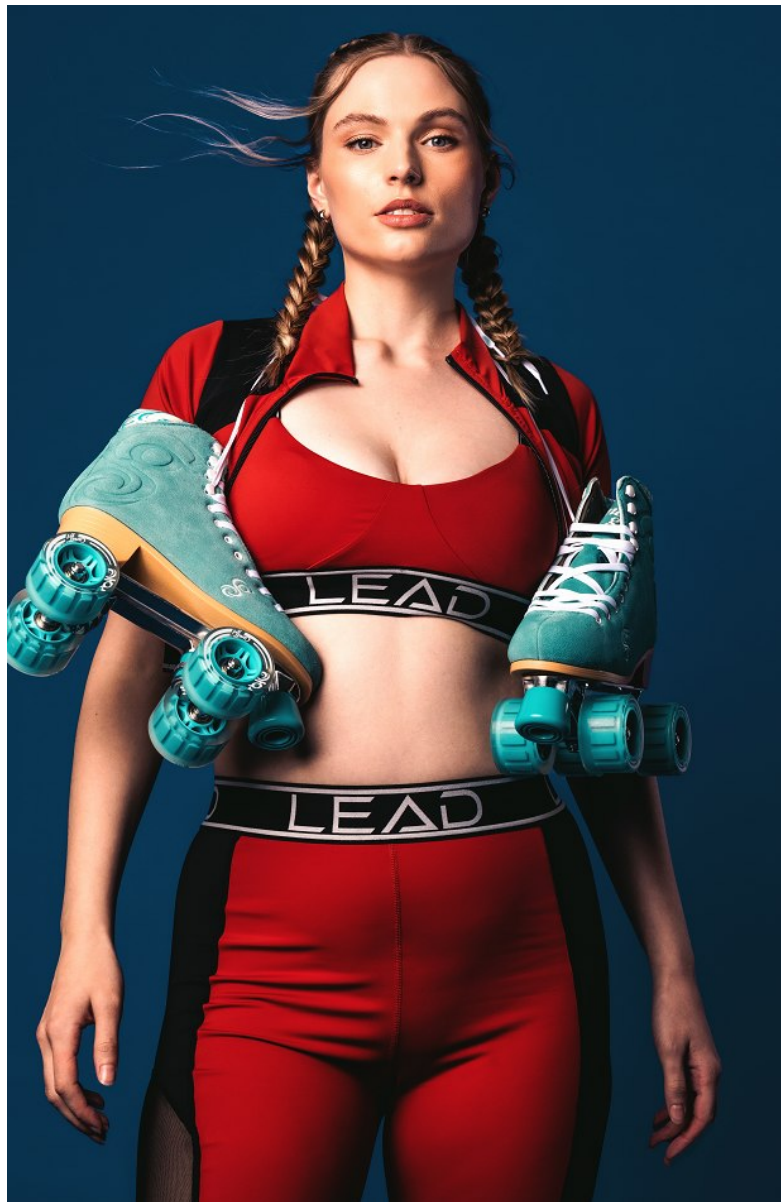

MOLLY BONELL

Height 5'9.5" / 176cm

Bust 36" / 92cm Waist 31" / 79cm Hips 42" / 107cm Dress 12 US / 42 EU / 14 UK Shoes 11

US / 42 EU / 7.5 UK

Hair *Blonde* Eyes *Blue*

anm
MANAGEMENT

1159 Dundas St. E, #148 Toronto, ON M4M 3N9
Email: info@anm-mgmt.com Tel: 1.416.792.0357
www.anm-mgmt.com

MOLLY BONELL

Height 5'9.5" / 176cm

Bust 36" / 92cm Waist 31" / 79cm Hips 42" / 107cm Dress 12 US / 42 EU / 14 UK Shoes 11

US / 42 EU / 7.5 UK

Hair *Blonde* Eyes *Blue*

anm
MANAGEMENT

1159 Dundas St. E, #148 Toronto, ON M4M 3N9