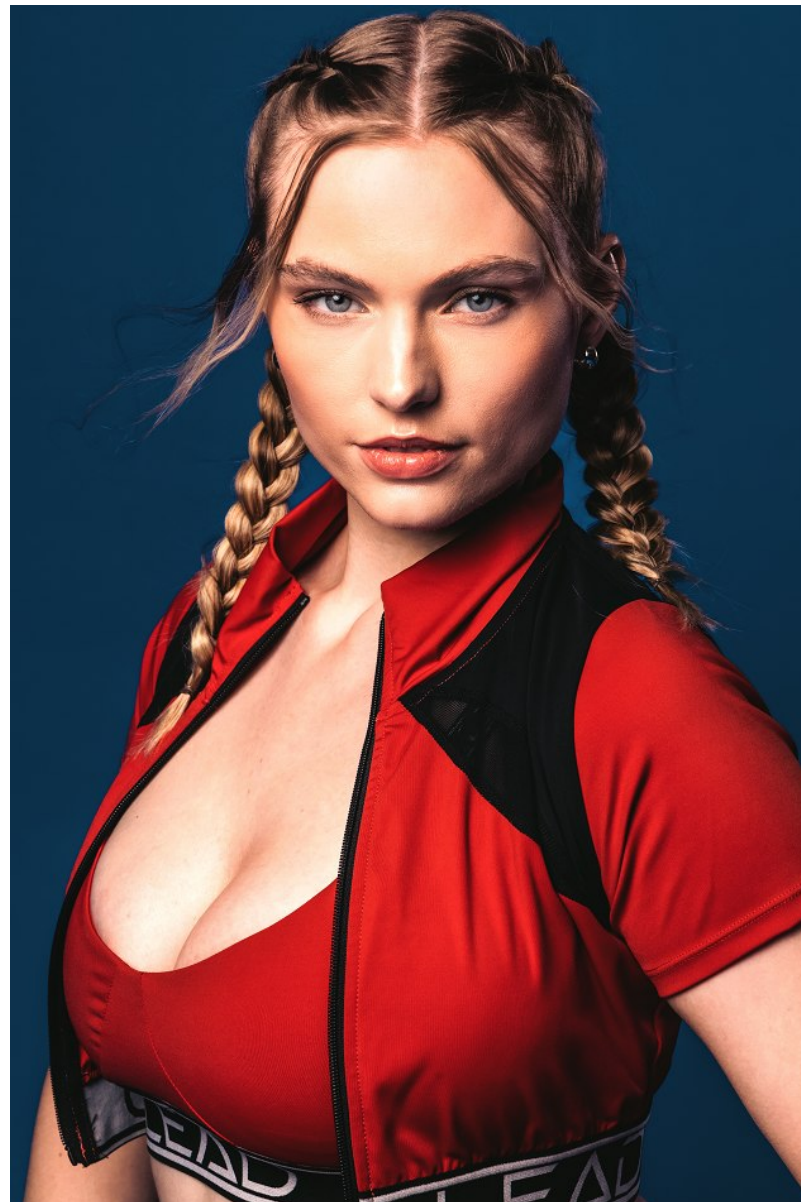

MOLLY BONELL

Height 5'9.5" / 176cm

Bust 36" / 92cm Waist 31" / 79cm Hips 42" / 107cm Dress 12 US / 42 EU / 14 UK Shoes 11

US / 42 EU / 7.5 UK

Hair *Blonde* Eyes *Blue*

anm
MANAGEMENT

1159 Dundas St. E, #148 Toronto, ON M4M 3N9
Email: info@anm-mgmt.com Tel: 1.416.792.0357
www.anm-mgmt.com

MOLLY BONELL

Height 5'9.5" / 176cm

Bust 36" / 92cm Waist 31" / 79cm Hips 42" / 107cm Dress 12 US / 42 EU / 14 UK Shoes 11

US / 42 EU / 7.5 UK

Hair *Blonde* Eyes *Blue*

anm
MANAGEMENT

1159 Dundas St. E, #148 Toronto, ON M4M 3N9