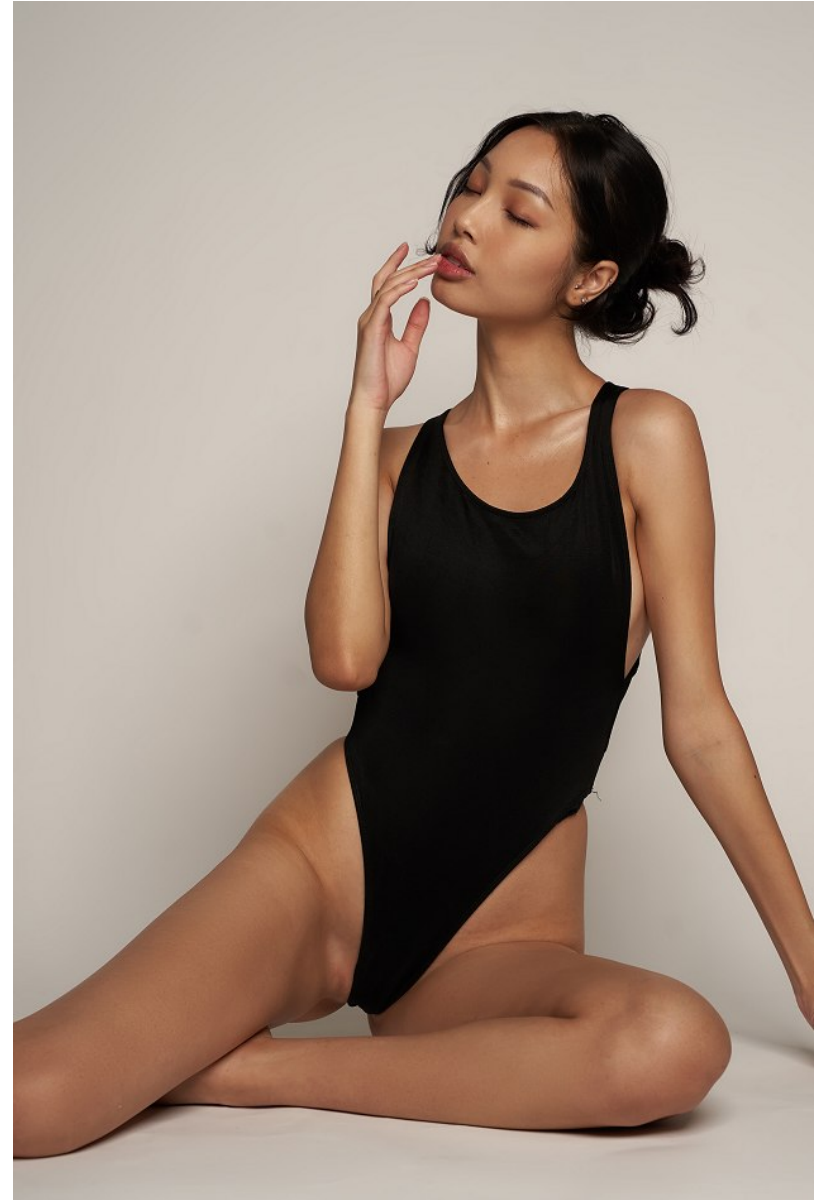

anm
MANAGEMENT

1159 Dundas St. E, #148 Toronto, ON M4M 3N9

Email: info@anm-mgmt.com Tel: 1.416.792.0357

www.anm-mgmt.com