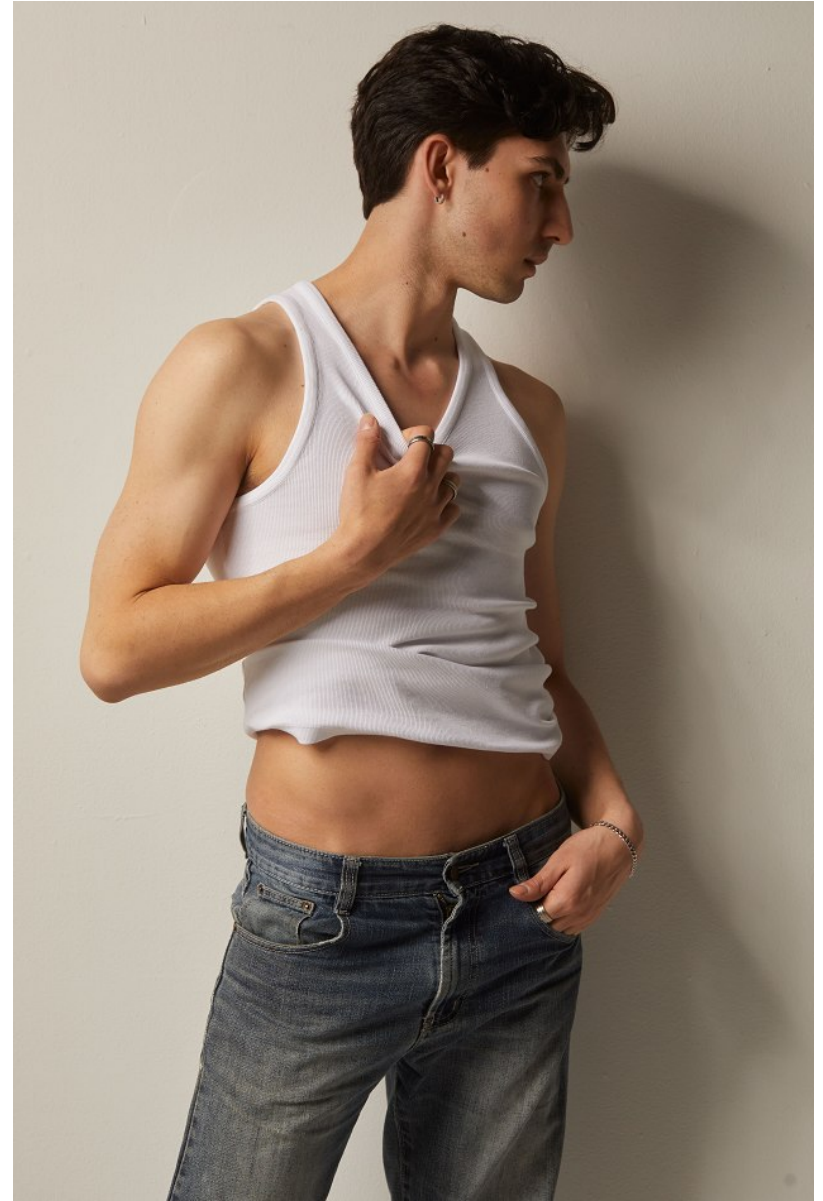

anm
MANAGEMENT

1159 Dundas St. E, #148 Toronto, ON M4M 3N9
Email: info@anm-mgmt.com Tel: 1.416.792.0357
www.anm-mgmt.com