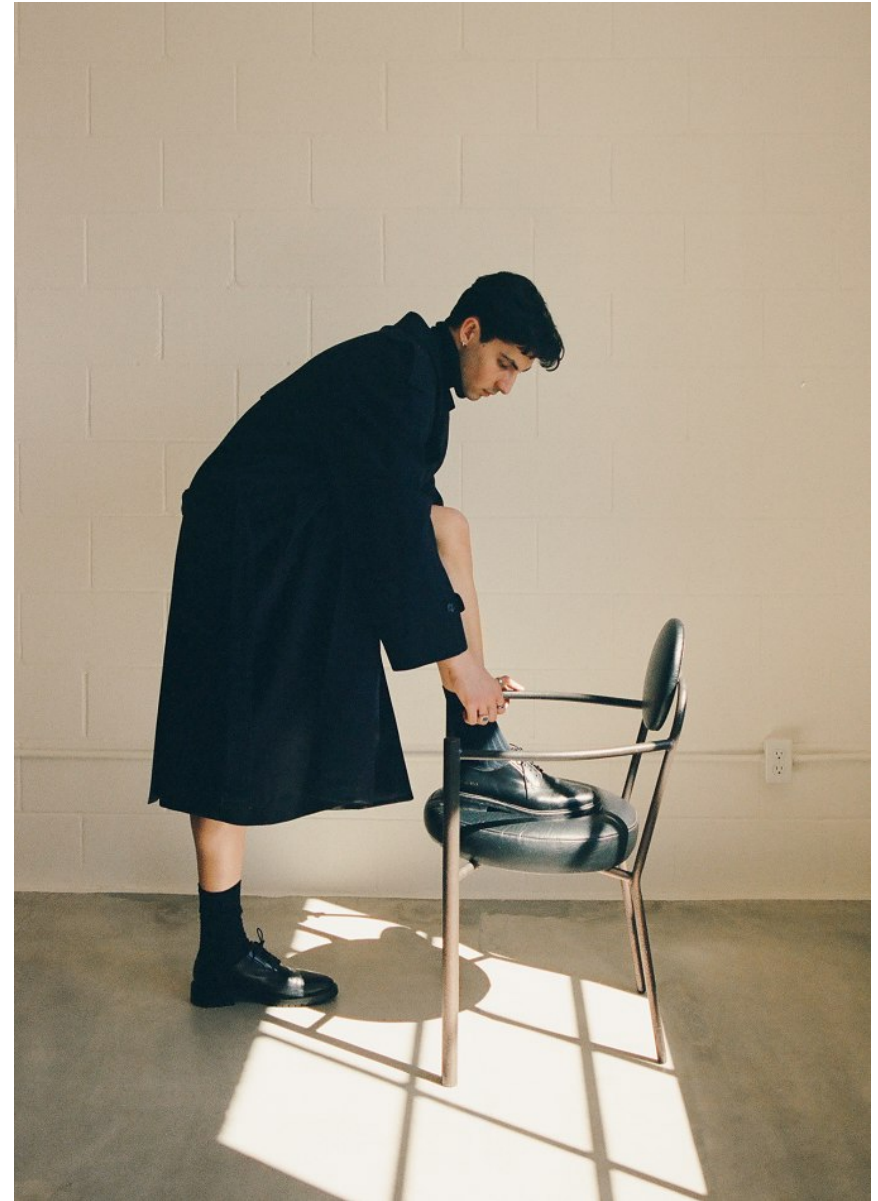

anm
MANAGEMENT

1159 Dundas St. E, #148 Toronto, ON M4M 3N9
Email: info@anm-mgmt.com Tel: 1.416.792.0357
www.anm-mgmt.com