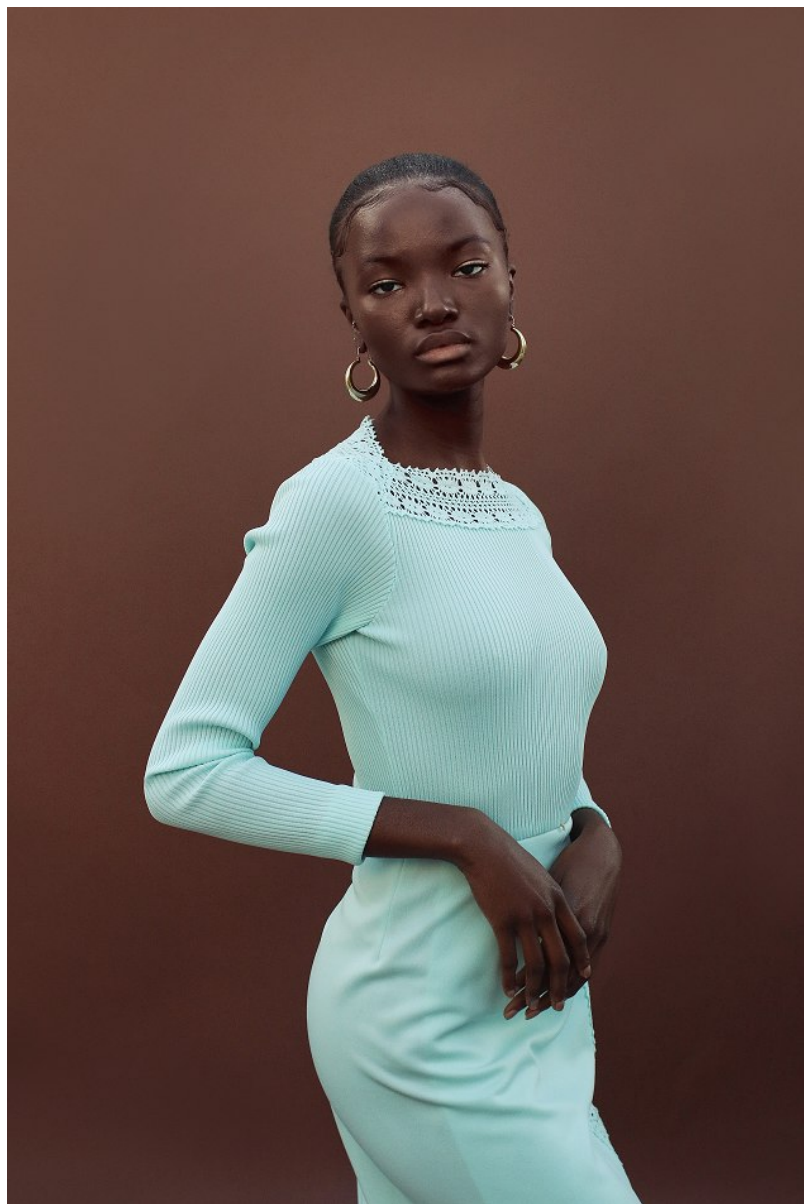

VIVICA DEHI

Height 5'7.5" / 171cm

Bust 31.5" / 80cm Waist 24" / 61cm Hips 34" / 86cm Dress 0 - 2 US / 30 - 32 EU / 2 - 4

UK Shoes 8 US / 39 EU / 6 UK

Hair Black Eyes Dark Brown