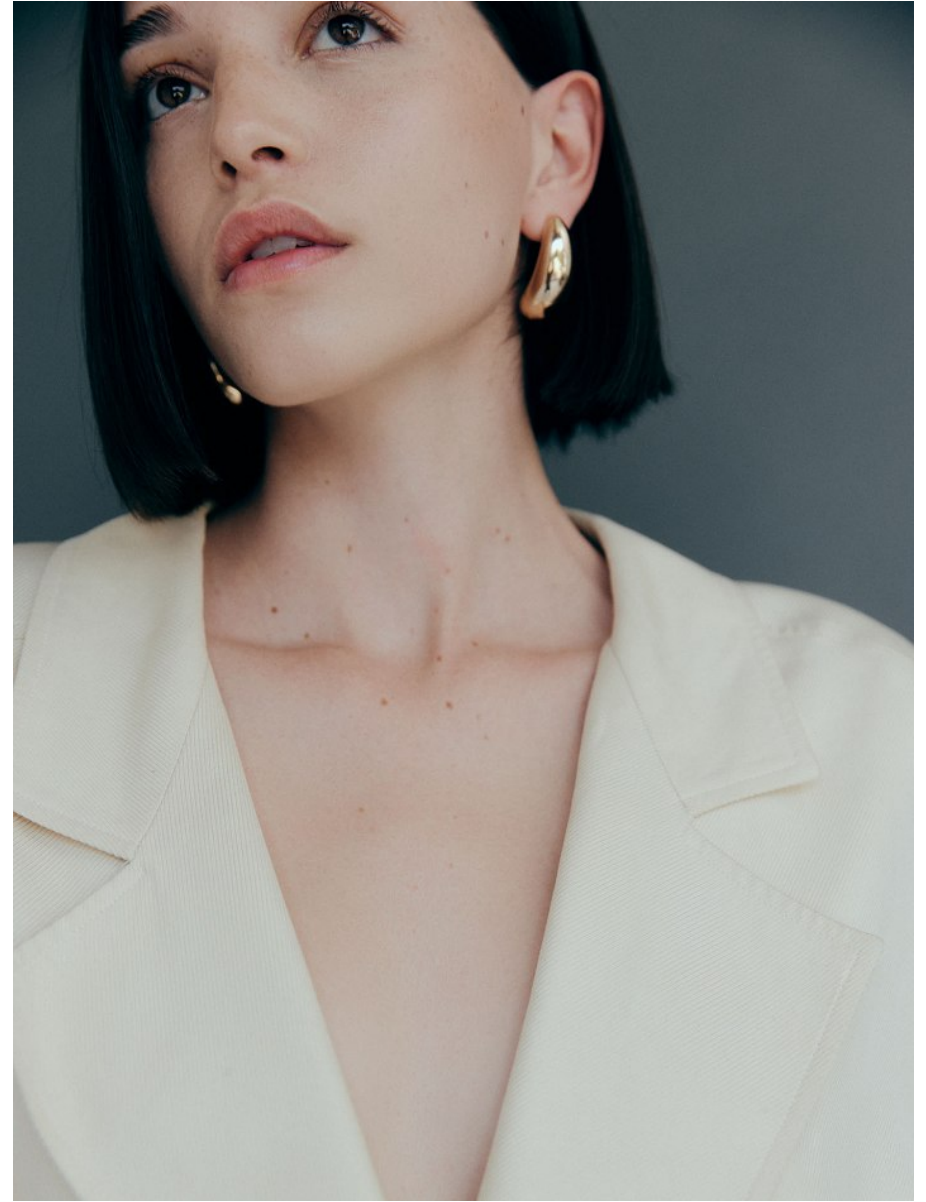

anm
MANAGEMENT

1159 Dundas St. E, #148 Toronto, ON M4M 3N9
Email: info@anm-mgmt.com Tel: 1.416.792.0357
www.anm-mgmt.com