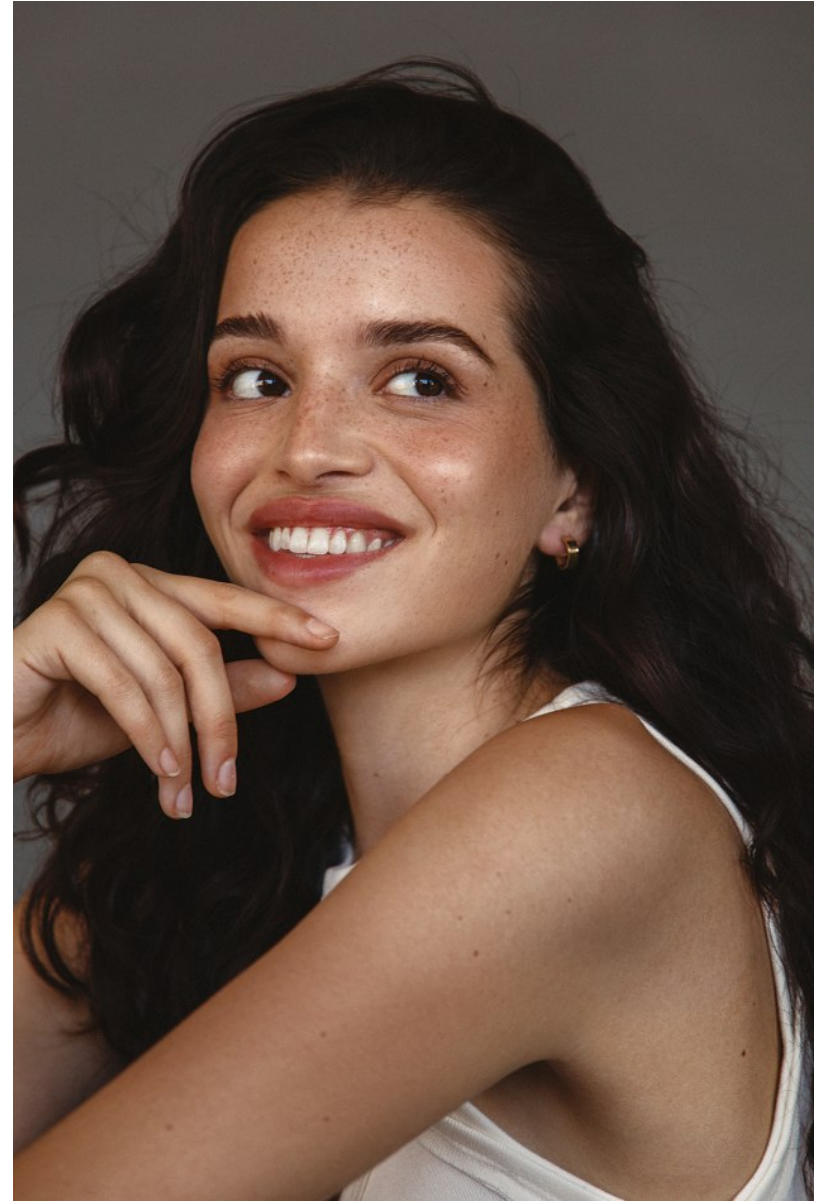

anm
MANAGEMENT

1159 Dundas St. E, #148 Toronto, ON M4M 3N9
Email: info@anm-mgmt.com Tel: 1.416.792.0357
www.anm-mgmt.com