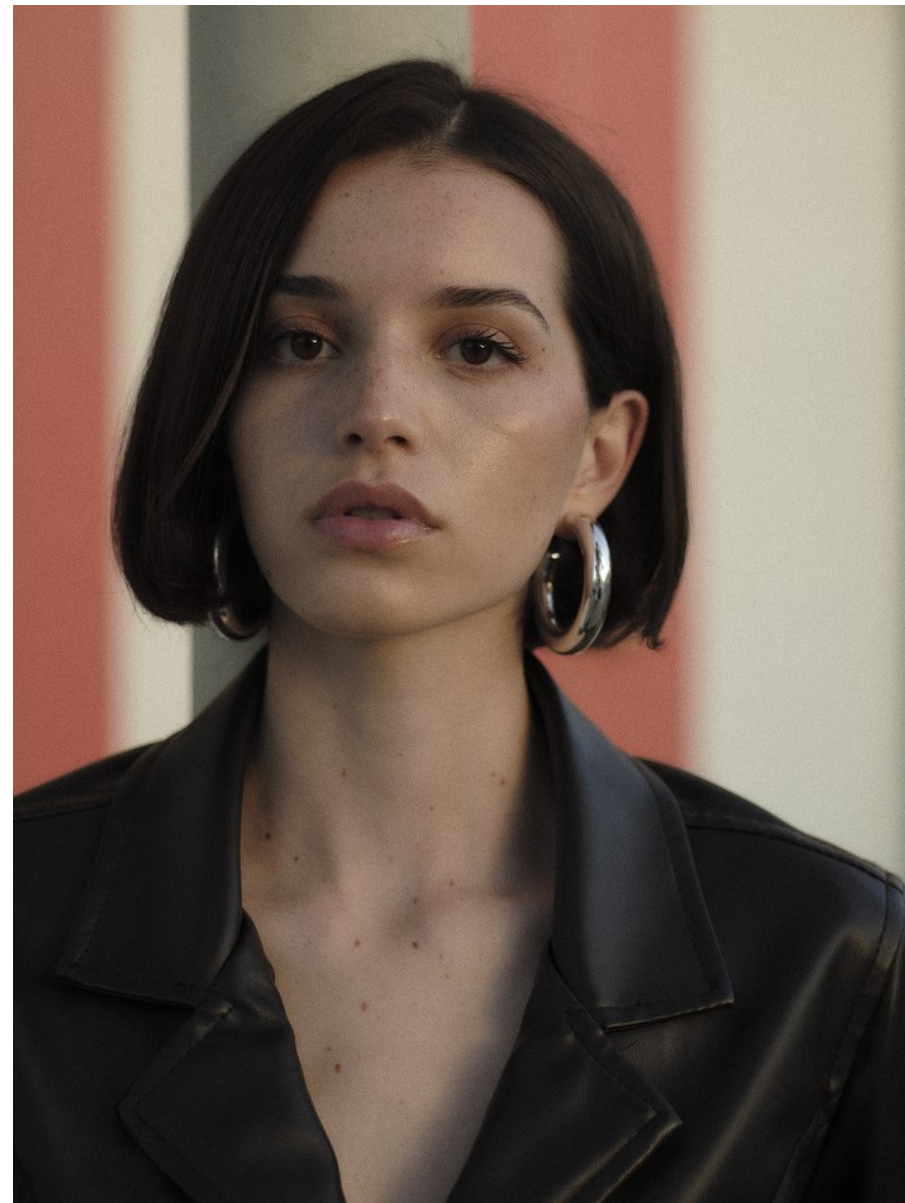

anm
MANAGEMENT

1159 Dundas St. E, #148 Toronto, ON M4M 3N9
Email: info@anm-mgmt.com Tel: 1.416.792.0357
www.anm-mgmt.com