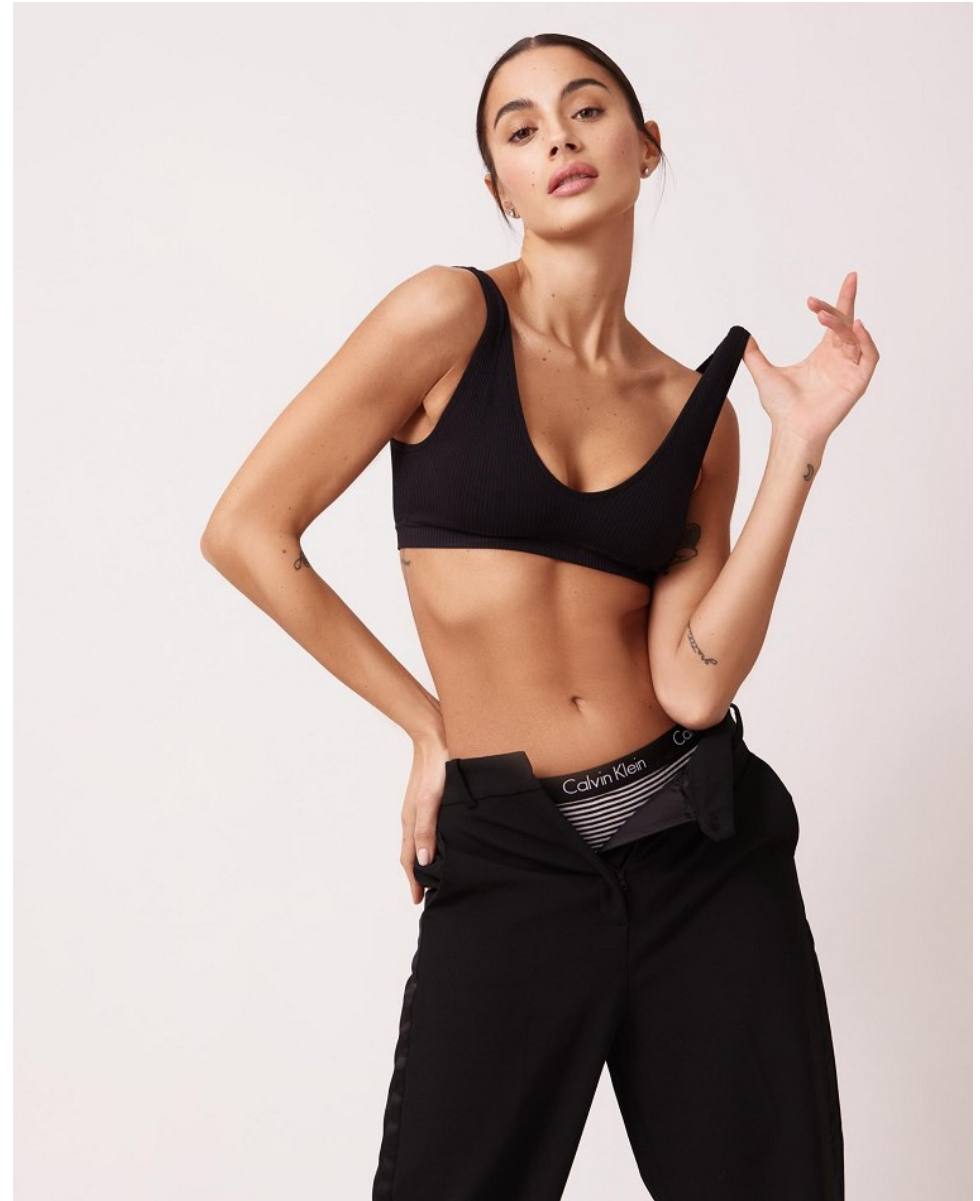

anm
MANAGEMENT

1159 Dundas St. E, #148 Toronto, ON M4M 3N9
Email: info@anm-mgmt.com Tel: 1.416.792.0357
www.anm-mgmt.com