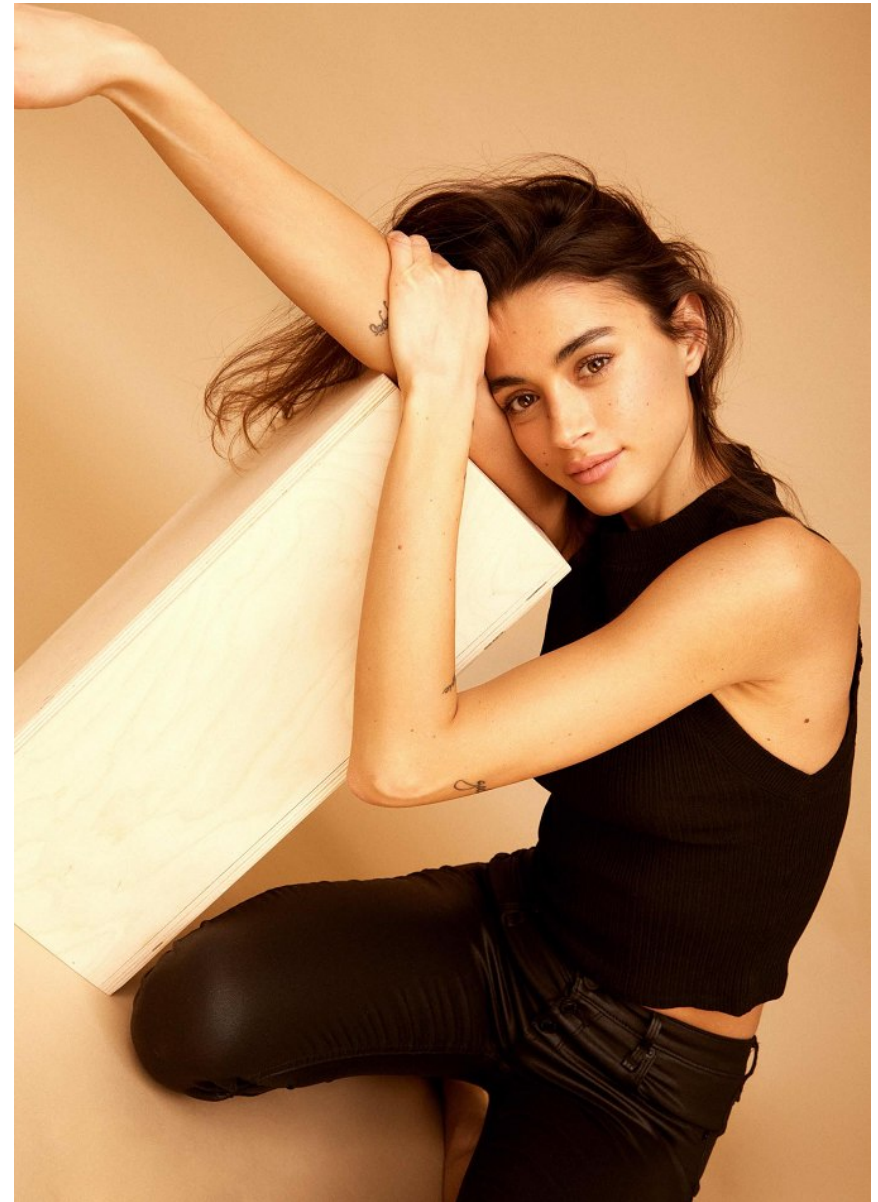

anm
MANAGEMENT

1159 Dundas St. E, #148 Toronto, ON M4M 3N9
Email: info@anm-mgmt.com Tel: 1.416.792.0357
www.anm-mgmt.com