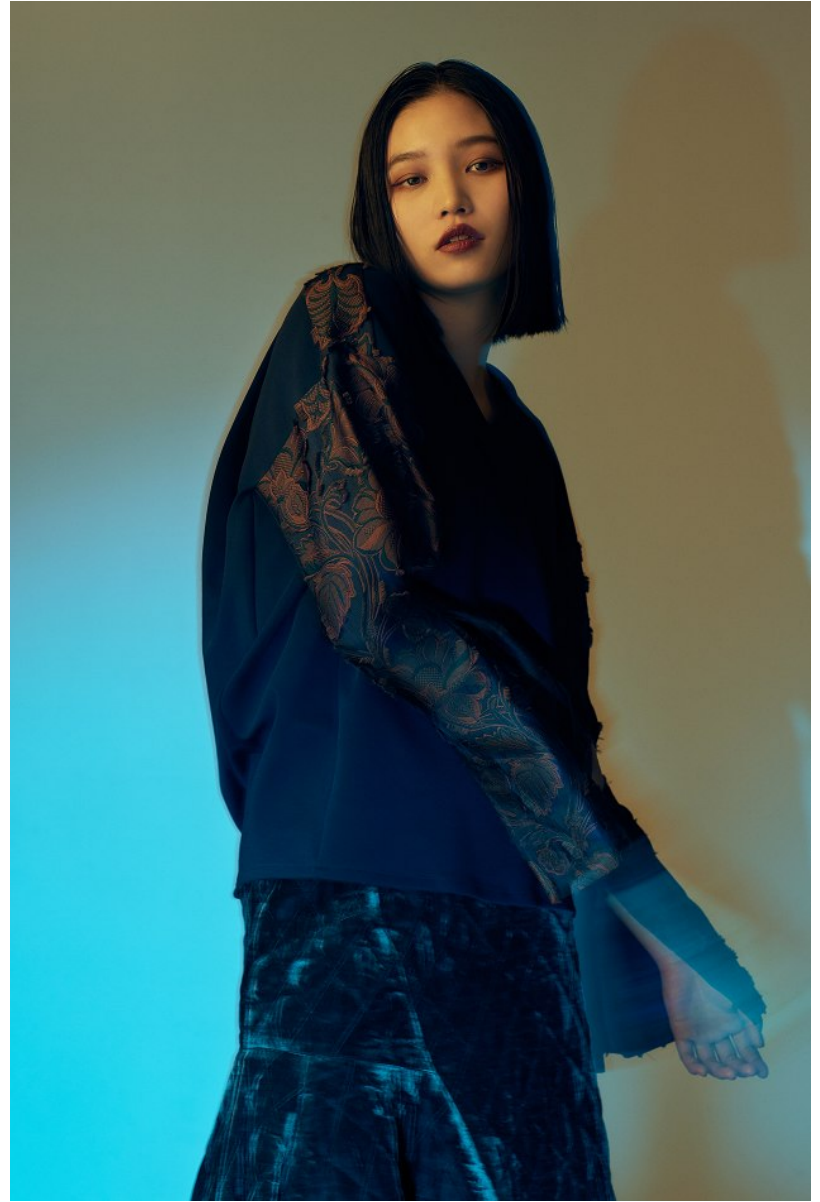

anm
MANAGEMENT

1159 Dundas St. E, #148 Toronto, ON M4M 3N9
Email: info@anm-mgmt.com Tel: 1.416.792.0357
www.anm-mgmt.com