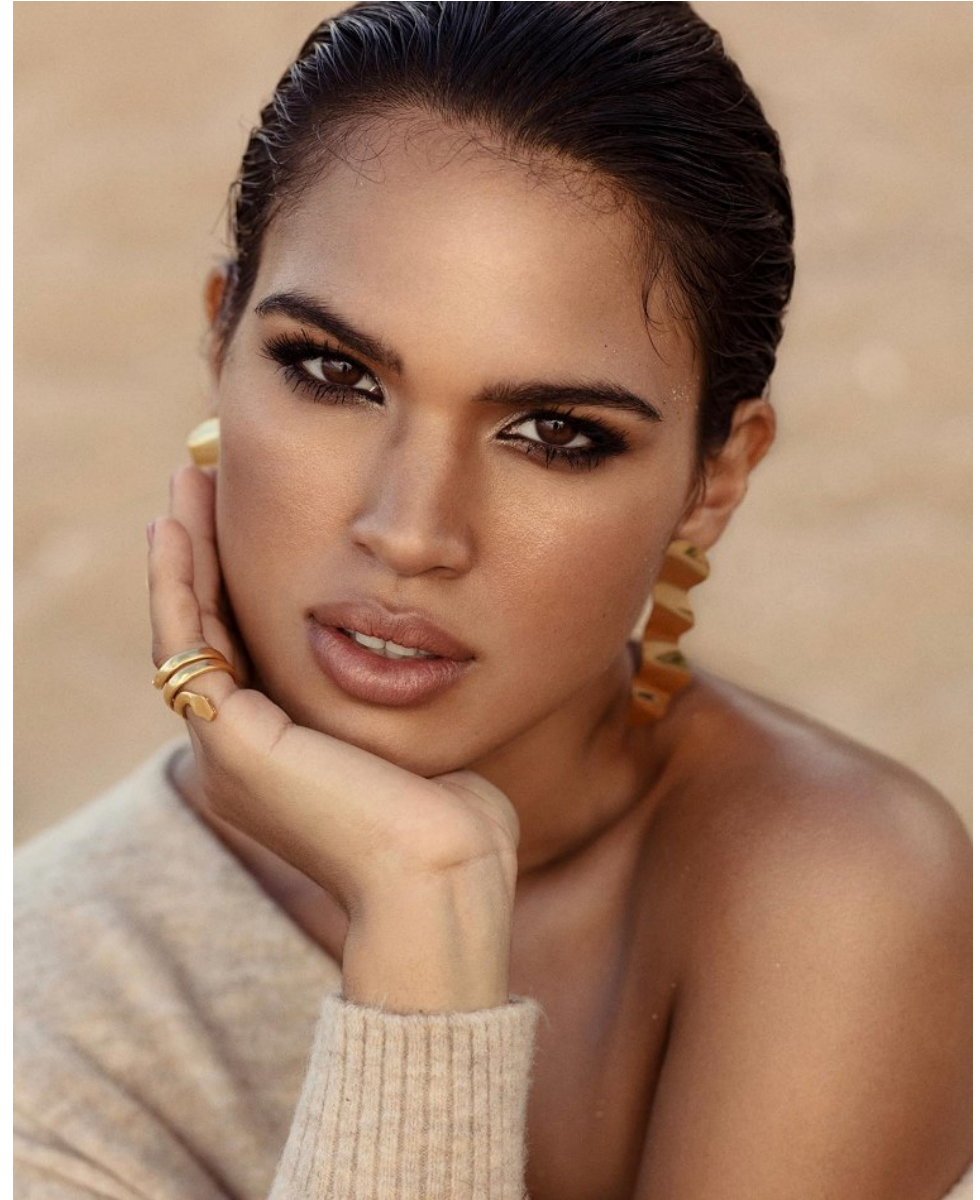

anm
MANAGEMENT

1159 Dundas St. E, #148 Toronto, ON M4M 3N9
Email: info@anm-mgmt.com Tel: 1.416.792.0357
www.anm-mgmt.com