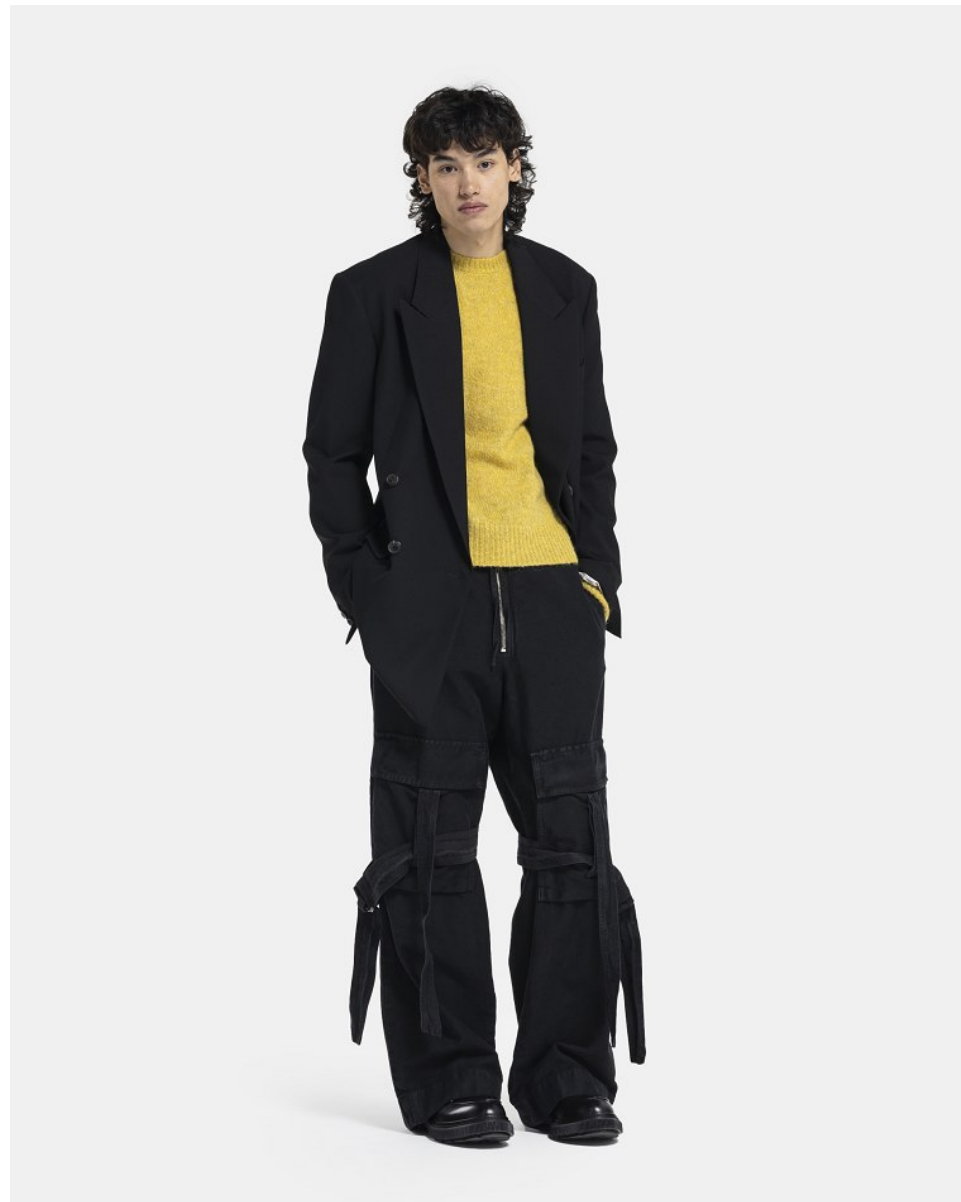

anm
MANAGEMENT

1159 Dundas St. E, #148 Toronto, ON M4M 3N9
Email: info@anm-mgmt.com Tel: 1.416.792.0357
www.anm-mgmt.com