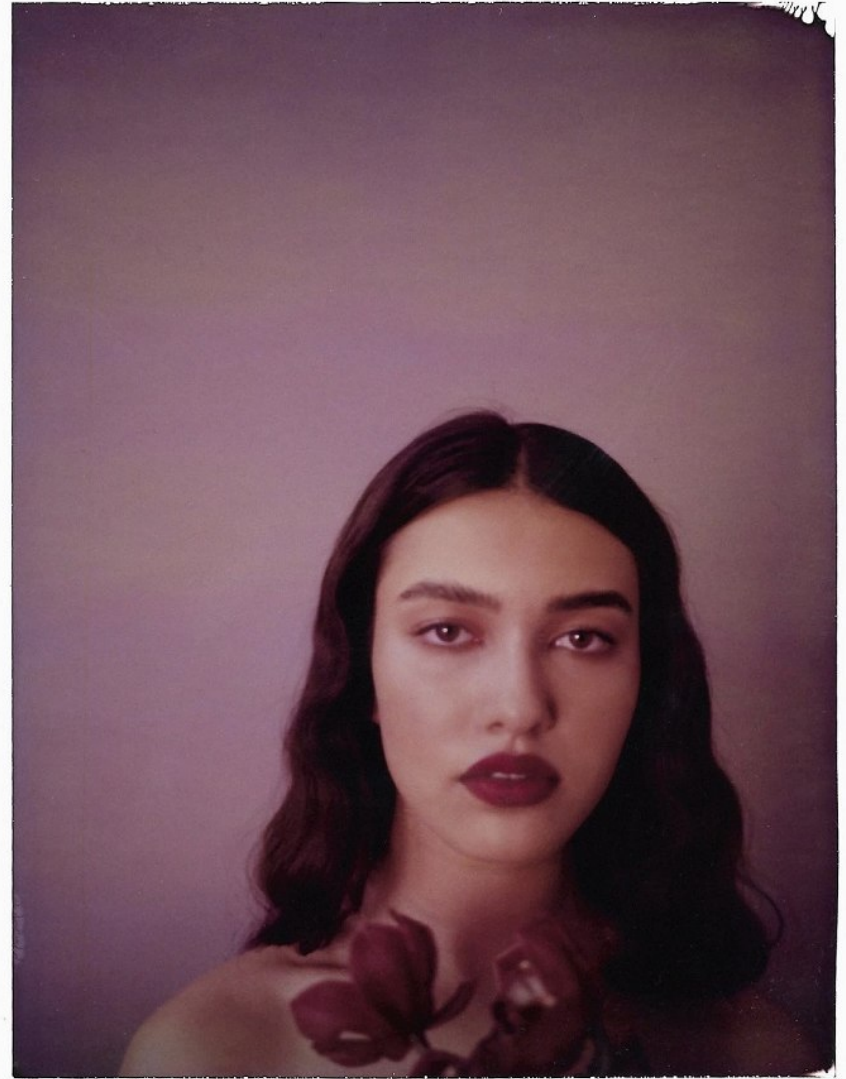

GITA KERWIN

Height 5'8" / 173cm

Bust 35" / 89cm Cup C / D Waist 28" / 71cm Hips 39" / 99cm Dress 6 - 8 US / 36 - 38 EU / 8 - 10 UK Shoes 9 US / 40 EU / 6.5 UK

Hair Brown Eyes Brown

anm
MANAGEMENT

1159 Dundas St. E, #148 Toronto, ON M4M 3N9
Email: info@anm-mgmt.com Tel: 1.416.792.0357
www.anm-mgmt.com