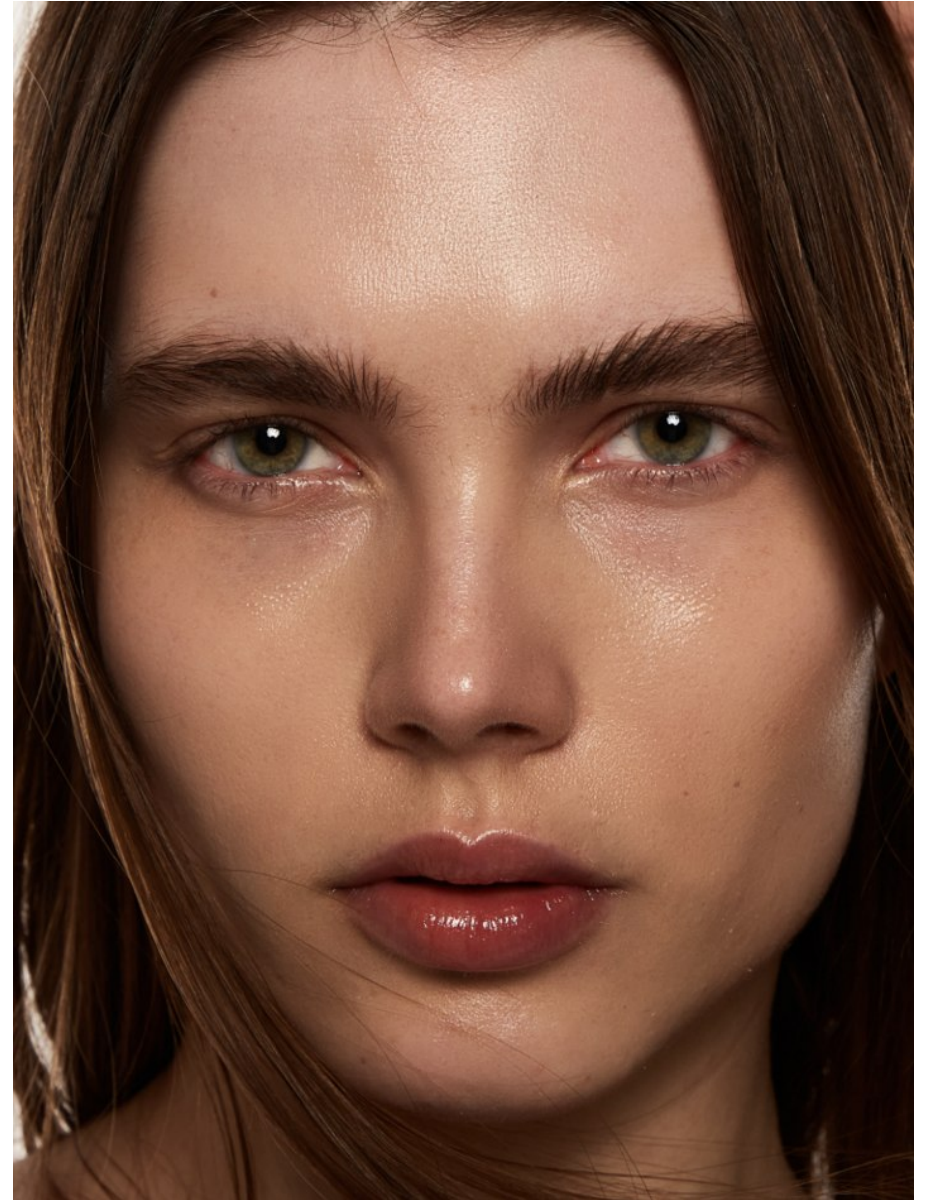

anm
MANAGEMENT

1159 Dundas St. E, #148 Toronto, ON M4M 3N9
Email: info@anm-mgmt.com Tel: 1.416.792.0357

www.anm-mgmt.com