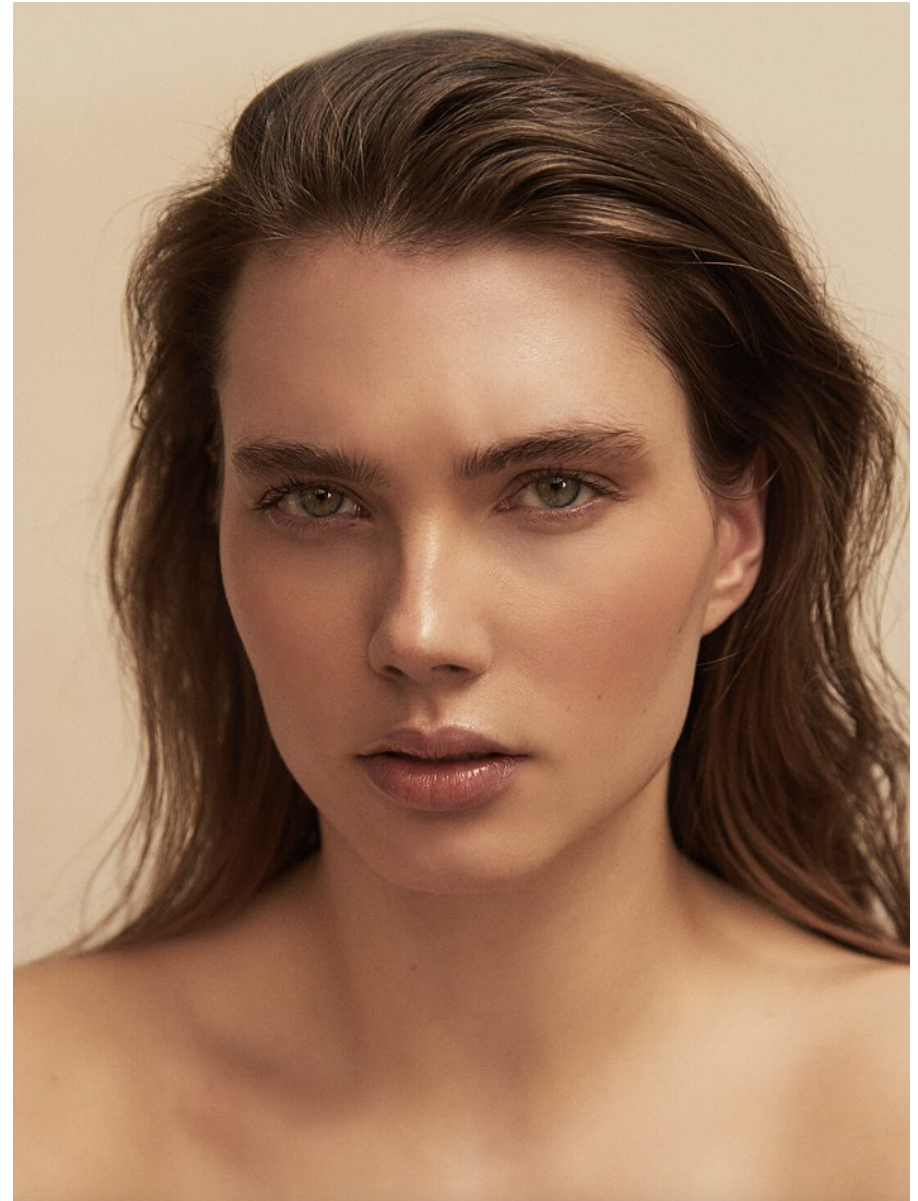

www.anm-mgmt.com

ELISE SMIDT

Height 5'11" / 180cm

*Bust 41" / 104cm Cup C Waist 31.5" / 80cm Hips 44.5" / 113cm Dress 10 - 12 US / 40 - 42
EU / 12 - 14 UK Shoes 10 US / 41 EU / 7 UK*

Hair Brown Eyes Green / Grey