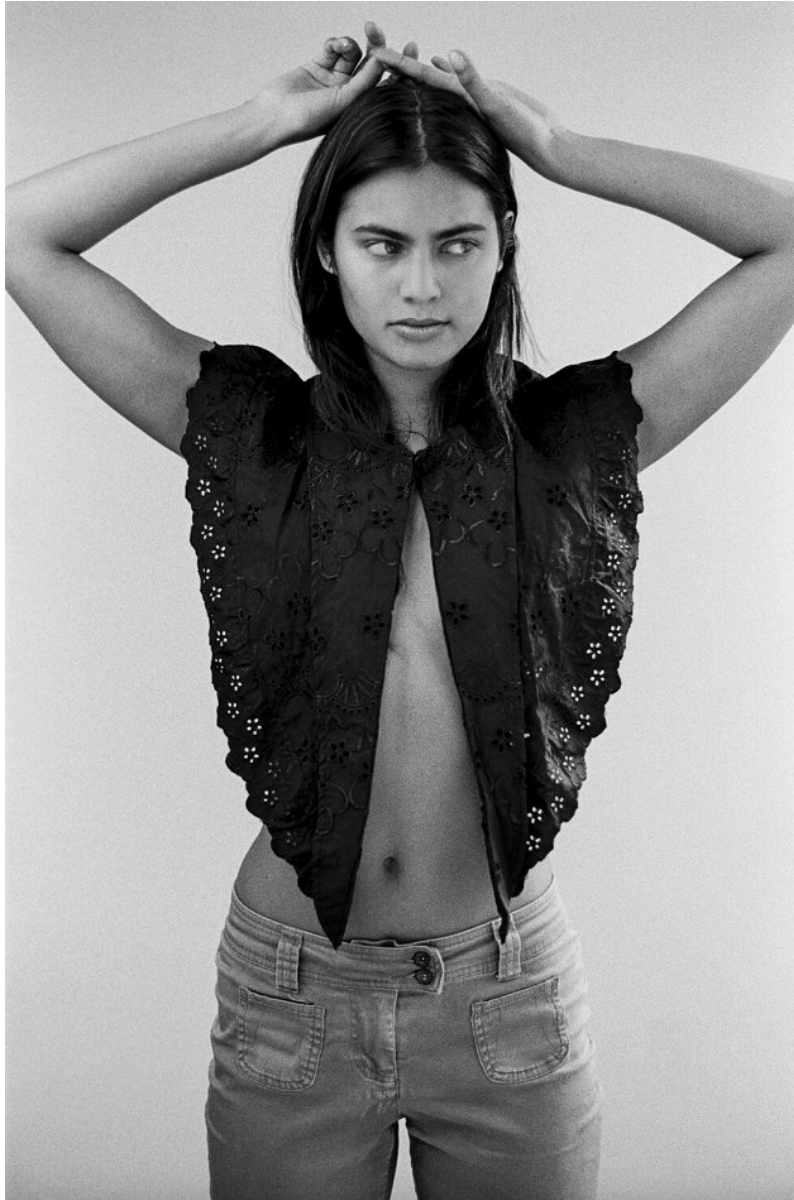

HALEY SNYDER

Height 5'9" / 175cm

Bust 32" / 81cm Cup B Waist 24" / 61cm Hips 34.5" / 87cm Dress 2 US / 32 EU / 4

UK Shoes 8 US / 39 EU / 6 UK

Hair Dark Brown Eyes Green

anm
MANAGEMENT

1159 Dundas St. E, #148 Toronto, ON M4M 3N9
Email: info@anm-mgmt.com Tel: 1.416.792.0357
www.anm-mgmt.com