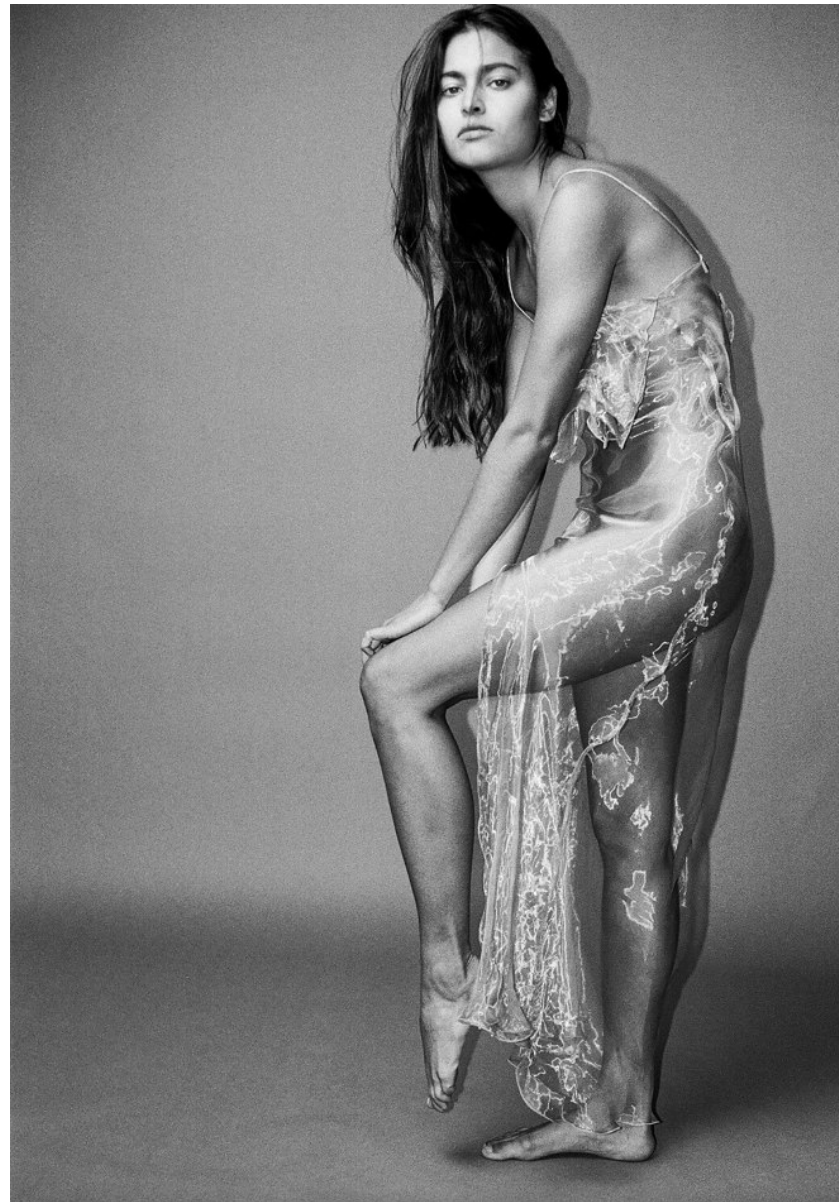

anm
MANAGEMENT

1159 Dundas St. E, #148 Toronto, ON M4M 3N9
Email: info@anm-mgmt.com Tel: 1.416.792.0357
www.anm-mgmt.com