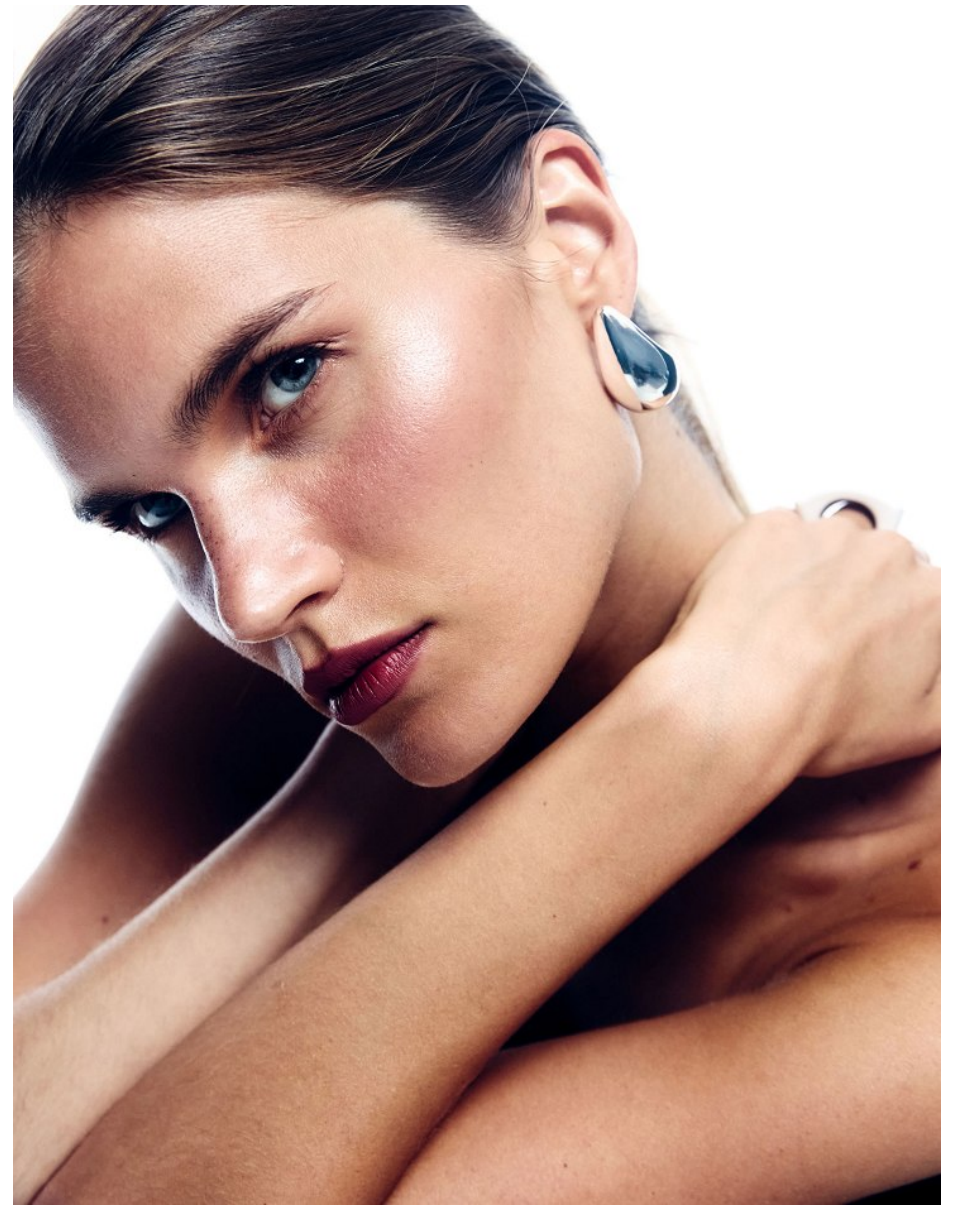

MOLLY CONNORS

Height 5'9" / 175cm

Bust 30" / 76cm Cup A Waist 23" / 59cm Hips 33" / 84cm Dress 0 - 2 US / 30 - 32 EU / 2 - 4

UK Shoes 9 US / 40 EU / 6.5 UK

Hair Dark Blonde Eyes Blue / Green

anm
MANAGEMENT