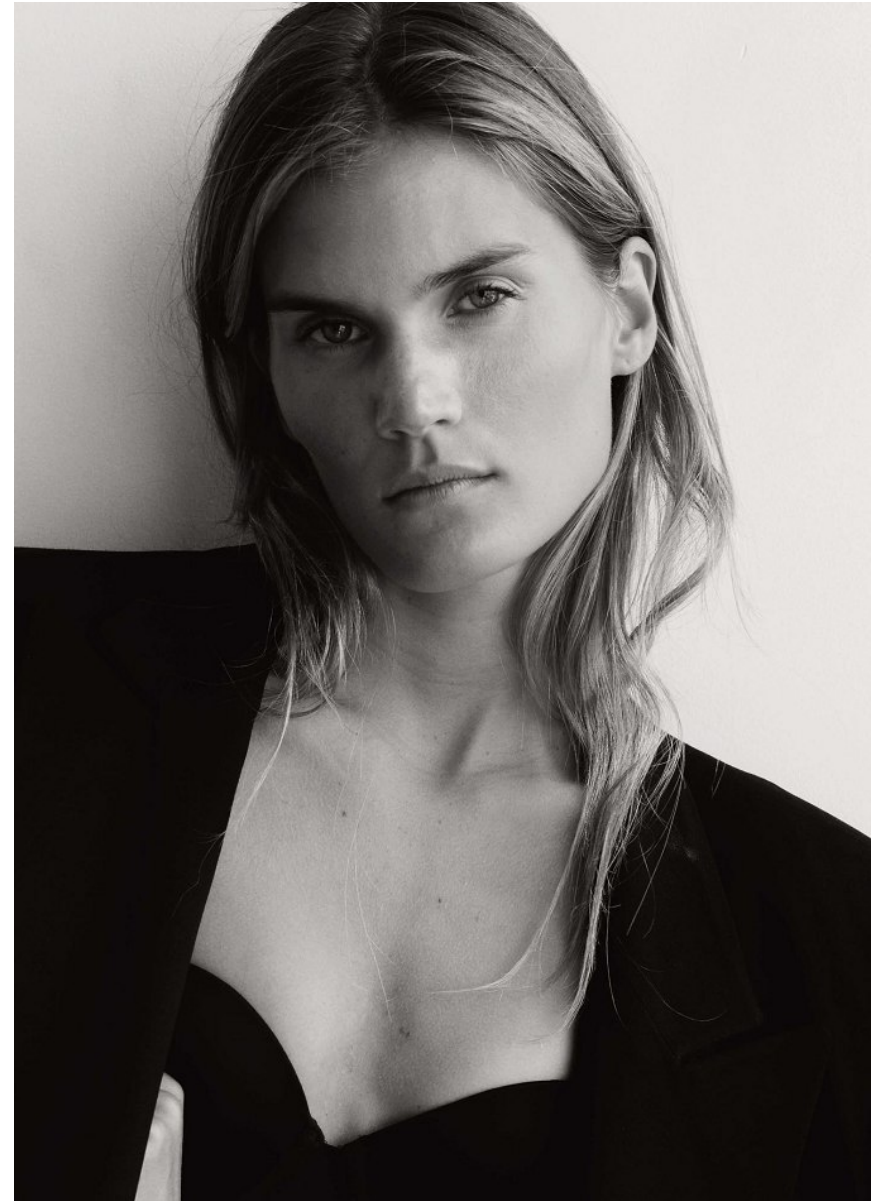

anm
MANAGEMENT

1159 Dundas St. E, #148 Toronto, ON M4M 3N9
Email: info@anm-mgmt.com Tel: 1.416.792.0357
www.anm-mgmt.com