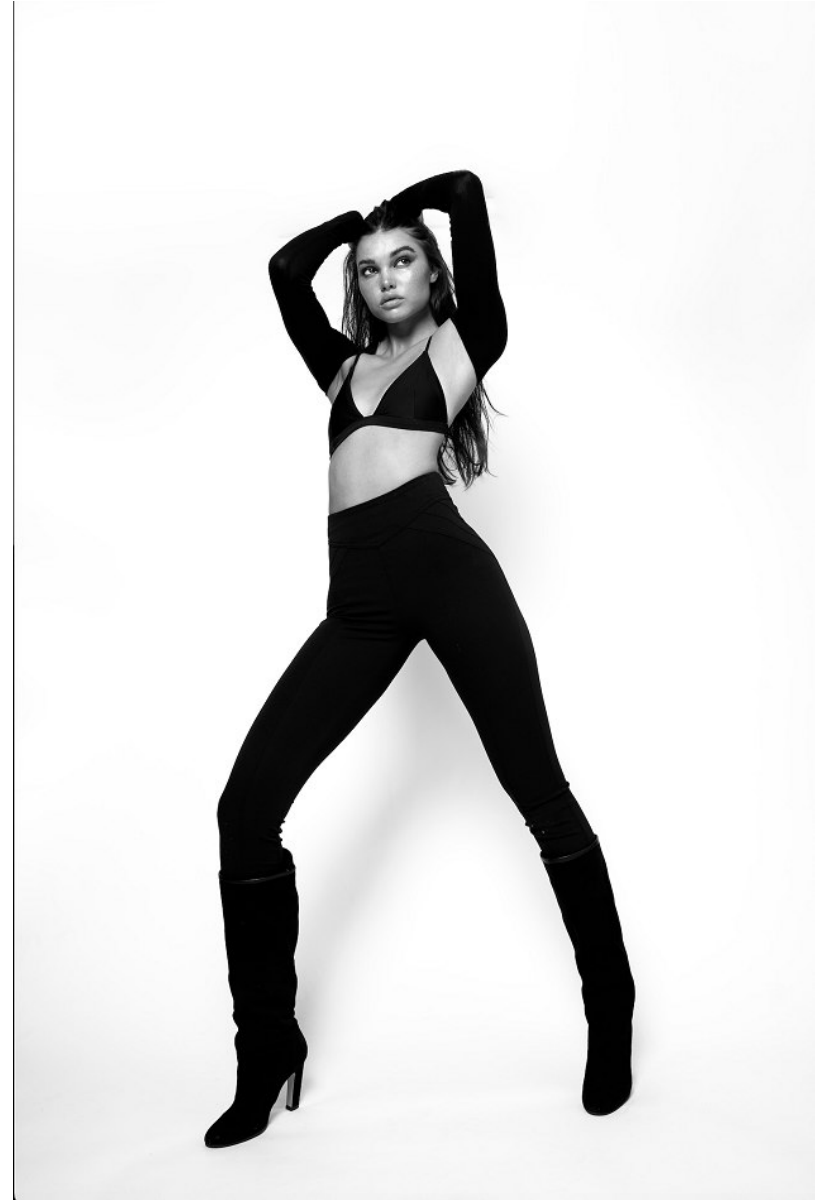

Email: info@anm-mgmt.com Tel: 1.416.792.0357

www.anm-mgmt.com

BRI CHEN

Height 5'8" / 173cm

Bust 32" / 81cm Waist 24.5" / 62cm Hips 36" / 91cm Shoes 7 US / 38 EU / 5 UK

Hair *Dark Brown* Eyes *Brown*

anm
MANAGEMENT