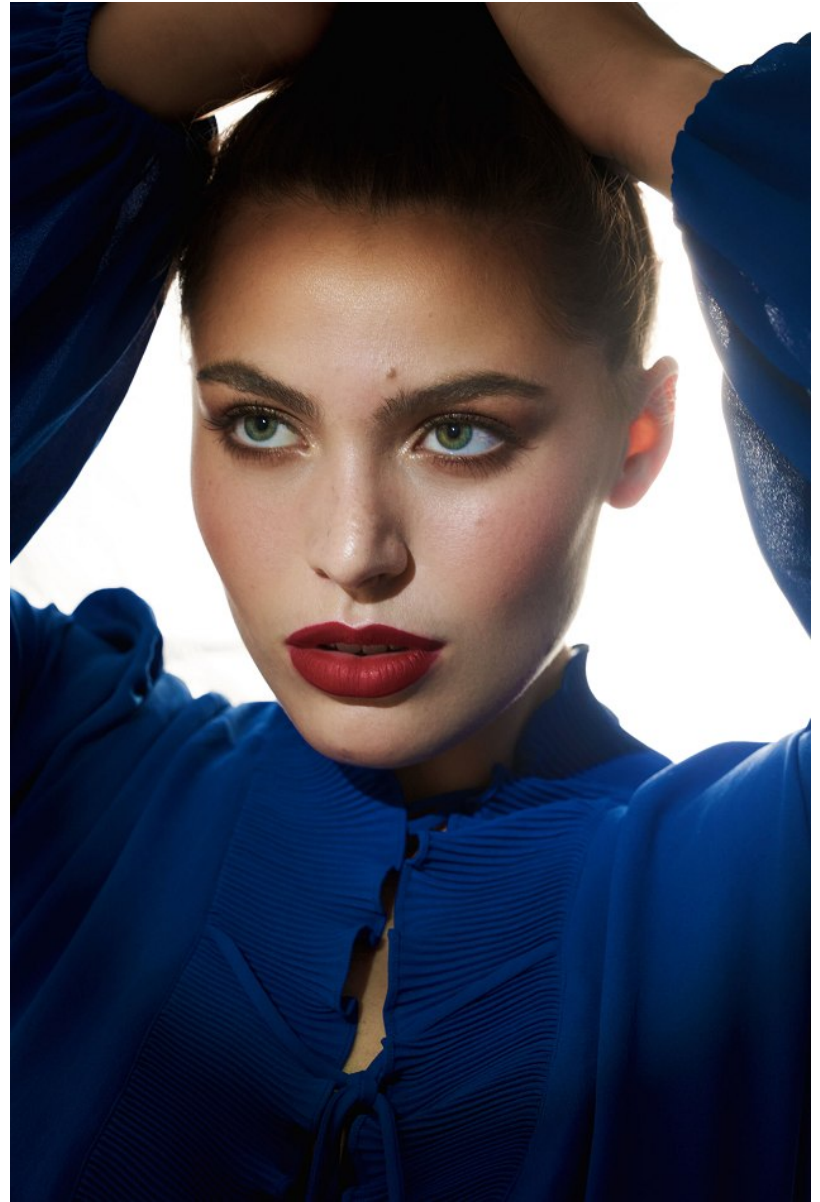

anm
MANAGEMENT

1159 Dundas St. E, #148 Toronto, ON M4M 3N9
Email: info@anm-mgmt.com Tel: 1.416.792.0357
www.anm-mgmt.com