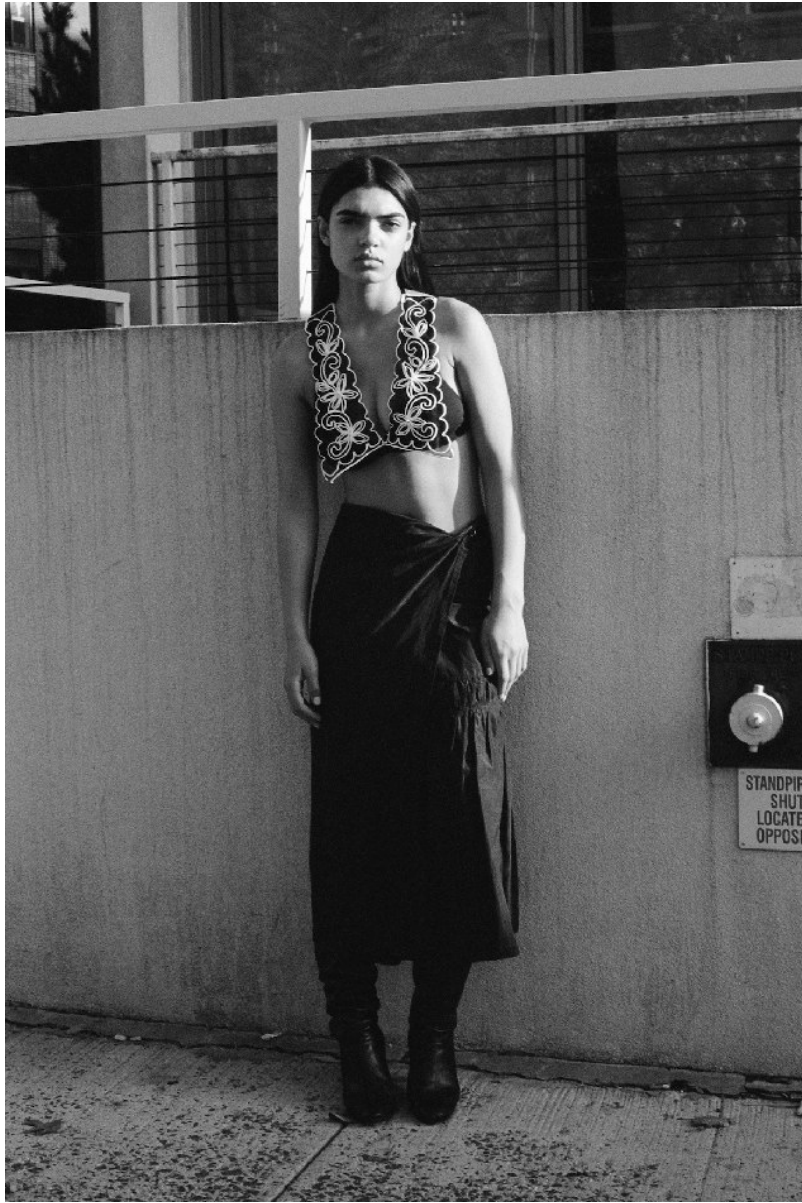

KISHA HAHN

Height 5'9" / 175cm

Bust 33" / 84cm Waist 24.5" / 62cm Hips 36" / 92cm Dress 4 US / 34 EU / 6 UK Shoes 9.5

US / 40.5 EU / 7 UK

Hair *Dark Brown* Eyes *Brown*