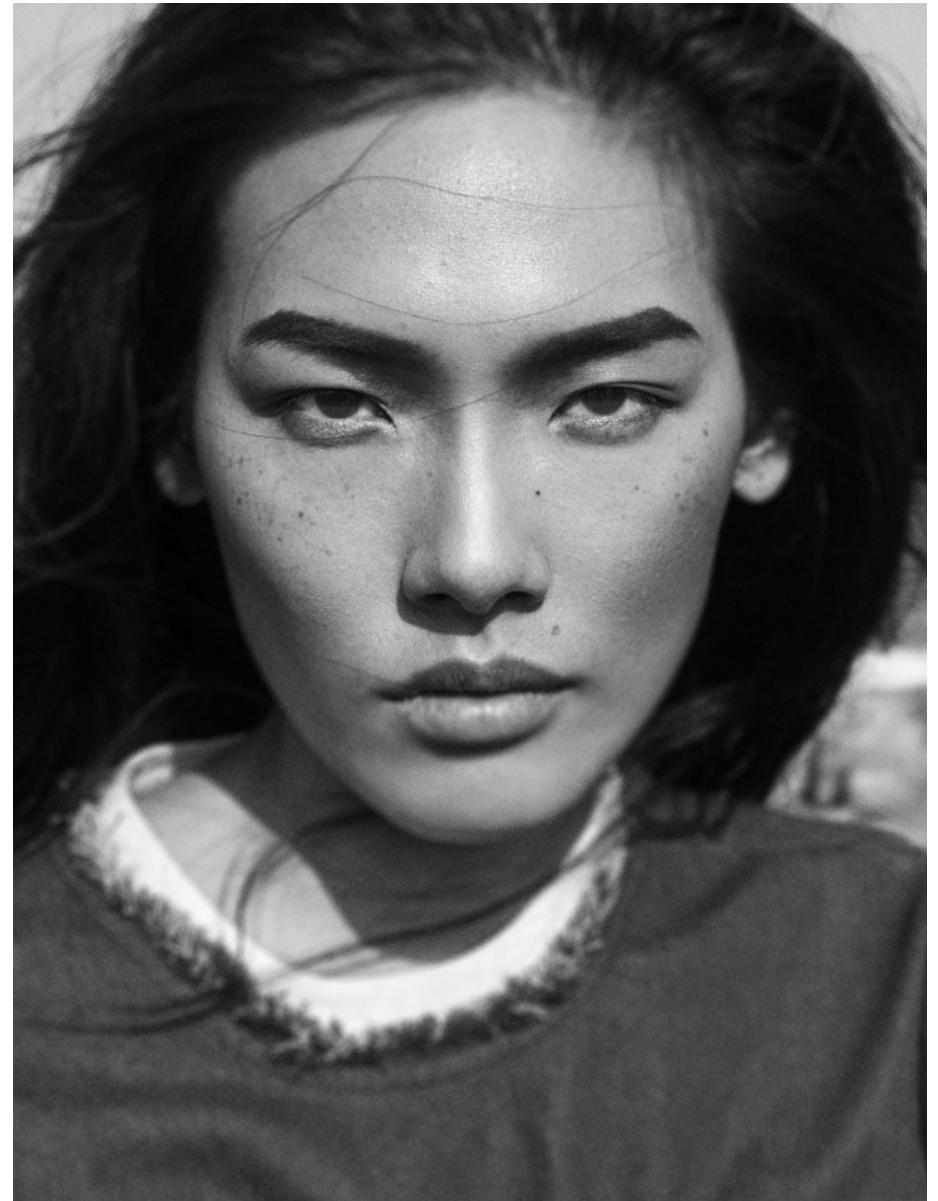

CHIN CHIN HSU

Height 5'9.5" / 176cm

Bust 32.5" / 82cm Waist 24" / 61cm Hips 35" / 89cm Shoes 8 US / 39 EU / 6 UK

Hair Dark Brown Eyes Brown

anm

MANAGEMENT

1159 Dundas St. E, #148 Toronto, ON M4M 3N9
Email: info@anm-mgmt.com Tel: 1.416.792.0357
www.anm-mgmt.com