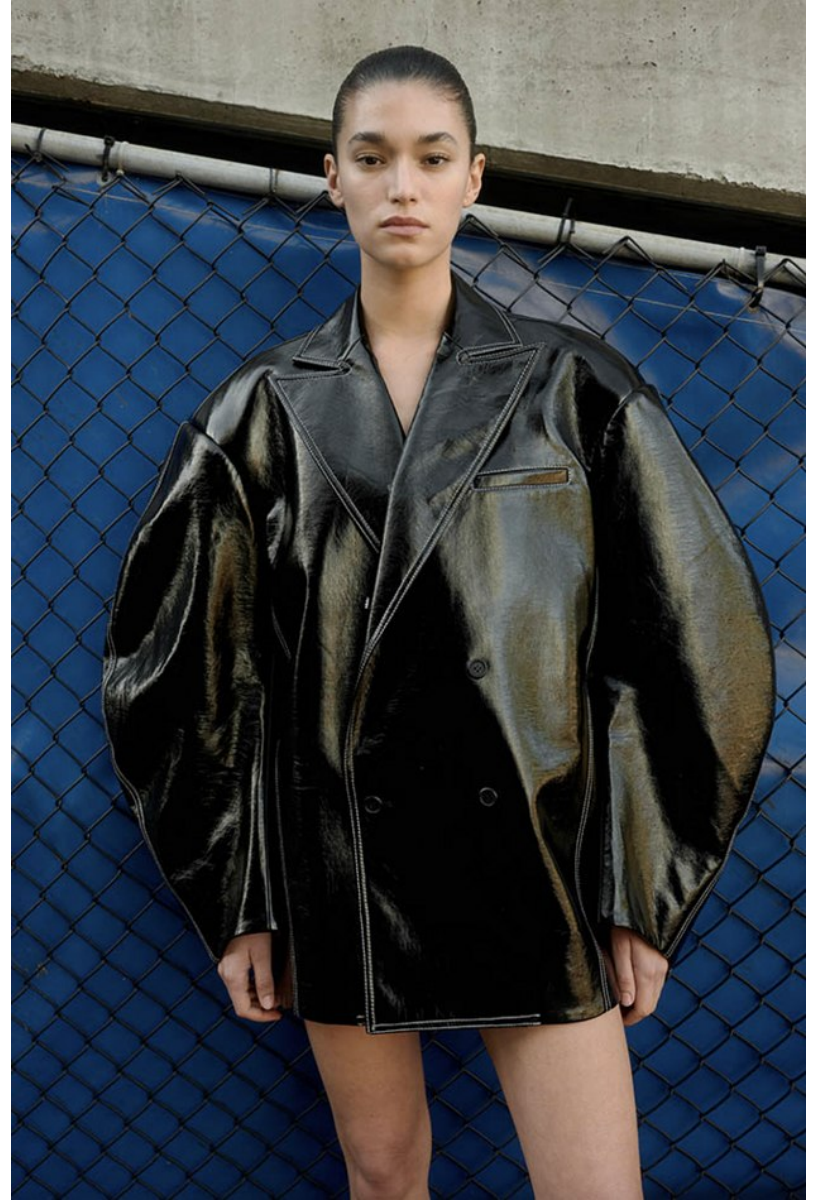

## **AUDE MANGHARAM**

Height 5'9" / 175cm

Bust 33" / 84cm Waist 25" / 64cm Hips 35.5" / 90cm Dress 4 - 6 US / 34 - 36 EU / 6 - 8

UK Shoes 8 US / 39 EU / 6 UK

Hair *Dark Brown* Eyes *Dark Brown*

**anm**  
MANAGEMENT