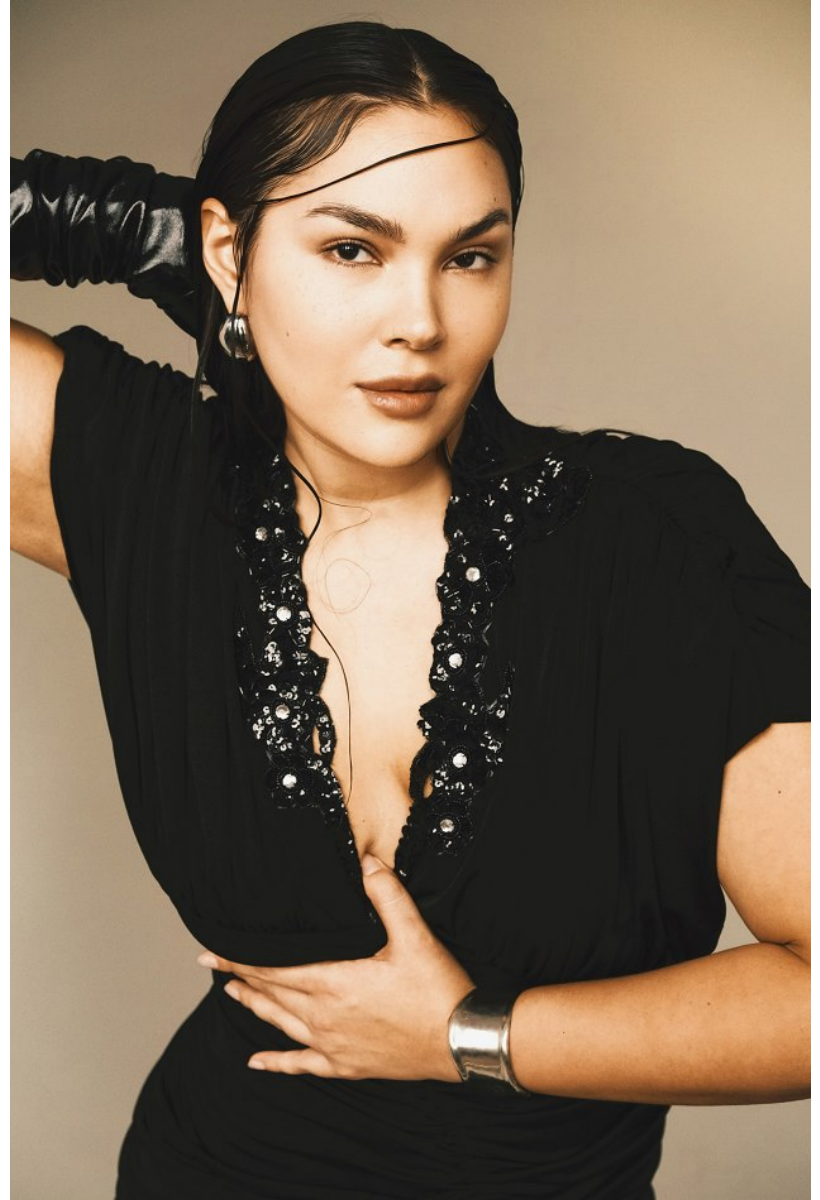

TAMORA MCLEMORE

Height 5'11.5" / 182cm

Bust 42" / 107cm Cup D Waist 34" / 86cm Hips 45.5" / 115cm Dress 14 US / 44 EU / 16
UK Shoes 11 US / 42 EU / 7.5 UK

Hair *Dark Brown* Eyes *Brown*

anm
MANAGEMENT

1159 Dundas St. E, #148 Toronto, ON M4M 3N9
Email: info@anm-mgmt.com Tel: 1.416.792.0357
www.anm-mgmt.com

TAMORA MCLEMORE

Height 5'11.5" / 182cm

Bust 42" / 107cm Cup D Waist 34" / 86cm Hips 45.5" / 115cm Dress 14 US / 44 EU / 16

UK Shoes 11 US / 42 EU / 7.5 UK

Hair Dark Brown Eyes Brown

anm
MANAGEMENT

1159 Dundas St. E, #148 Toronto, ON M4M 3N9