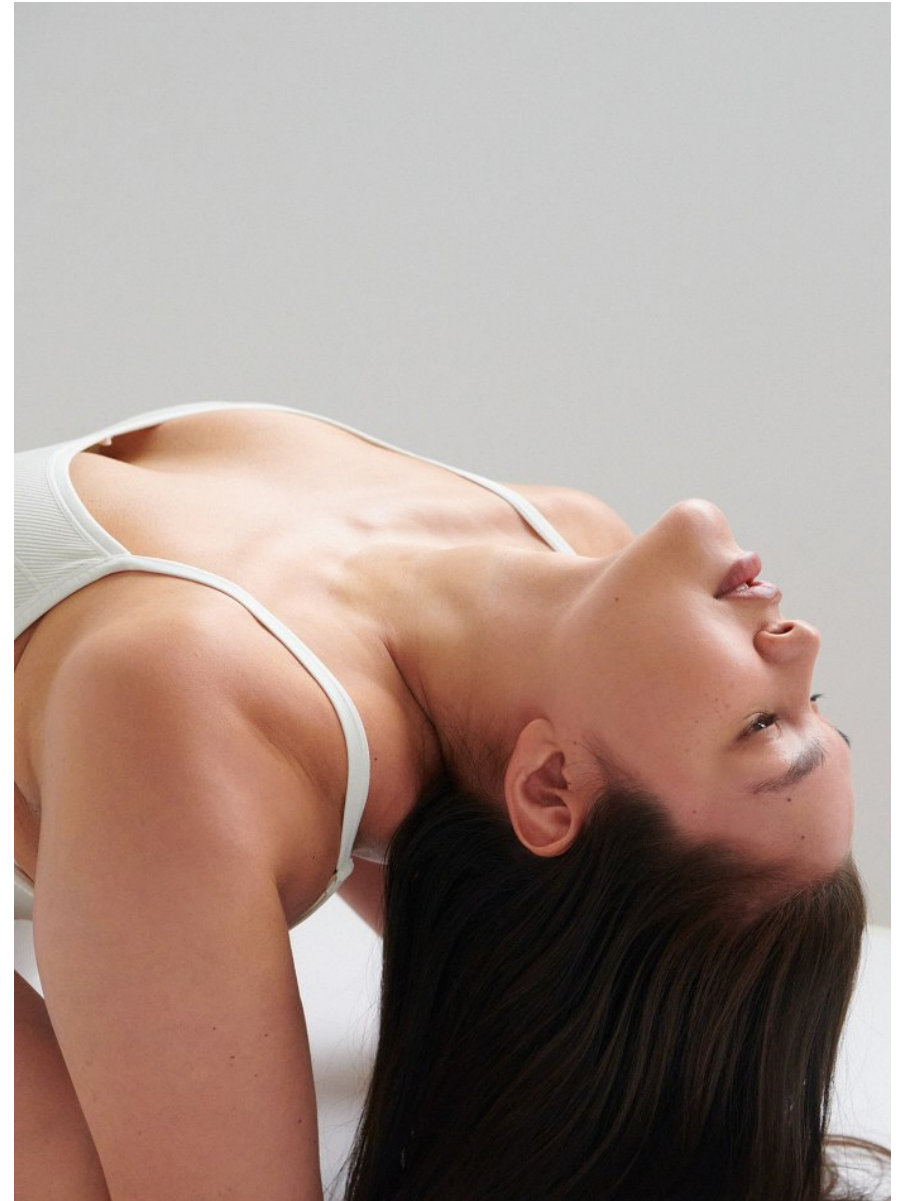

anm
MANAGEMENT

1159 Dundas St. E, #148 Toronto, ON M4M 3N9
Email: info@anm-mgmt.com Tel: 1.416.792.0357

www.anm-mgmt.com