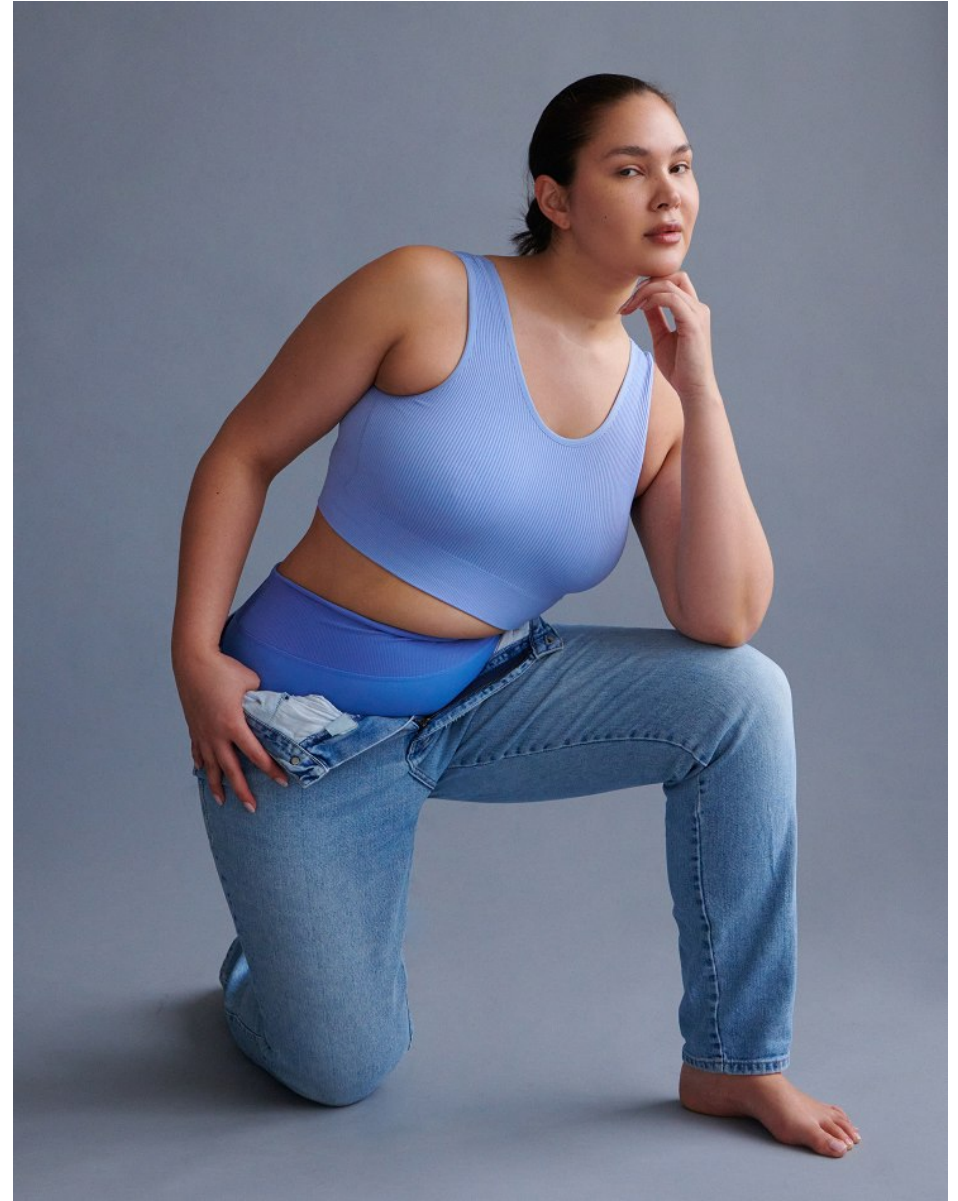

TAMORA MCLEMORE

Height 5'11.5" / 182cm

Bust 42" / 107cm Cup D Waist 34" / 86cm Hips 45.5" / 115cm Dress 14 US / 44 EU / 16 UK Shoes 11 US / 42 EU / 7.5 UK

Hair Dark Brown Eyes Brown

anm
MANAGEMENT

1159 Dundas St. E, #148 Toronto, ON M4M 3N9
Email: info@anm-mgmt.com Tel: 1.416.792.0357
www.anm-mgmt.com