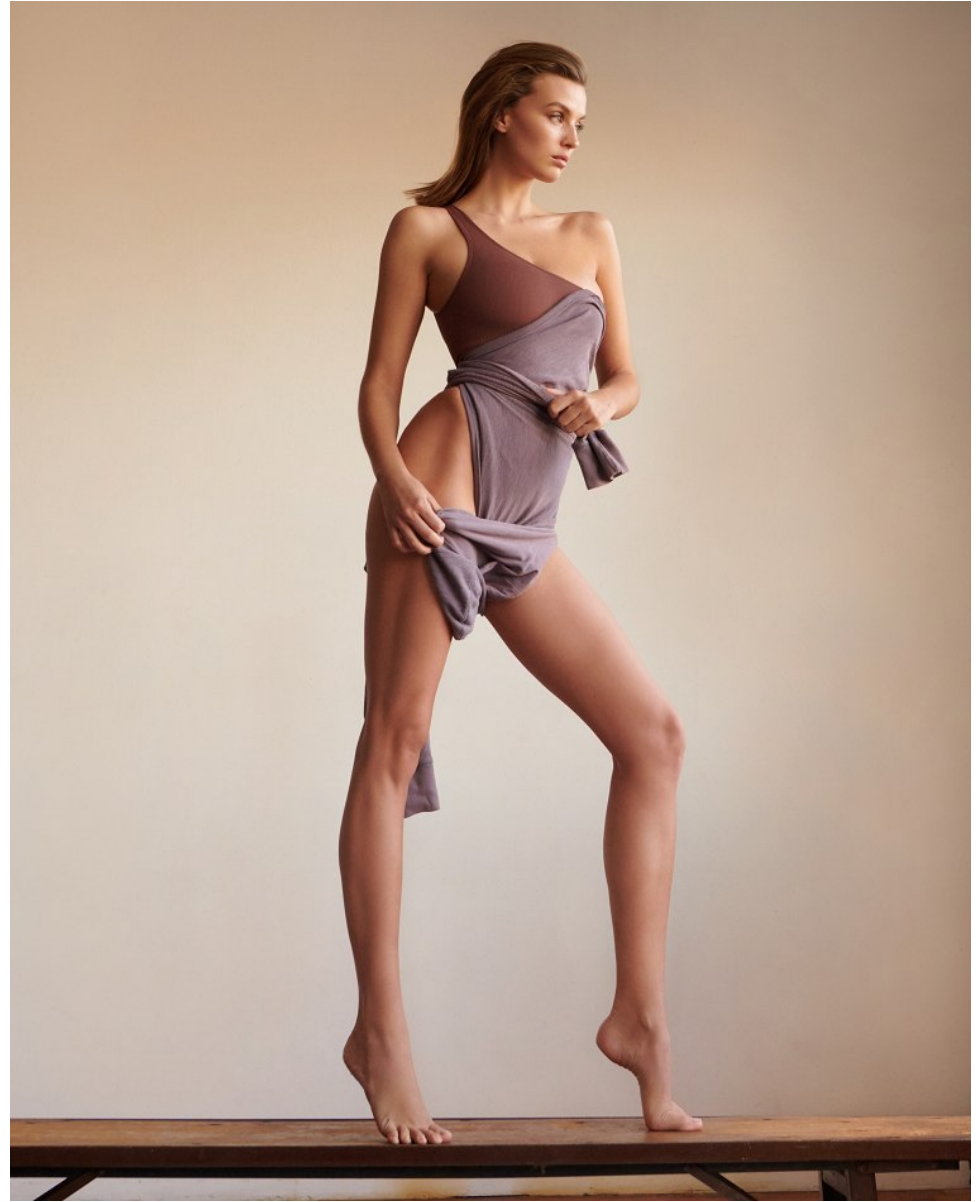

anm
MANAGEMENT

1159 Dundas St. E, #148 Toronto, ON M4M 3N9
Email: info@anm-mgmt.com Tel: 1.416.792.0357
www.anm-mgmt.com