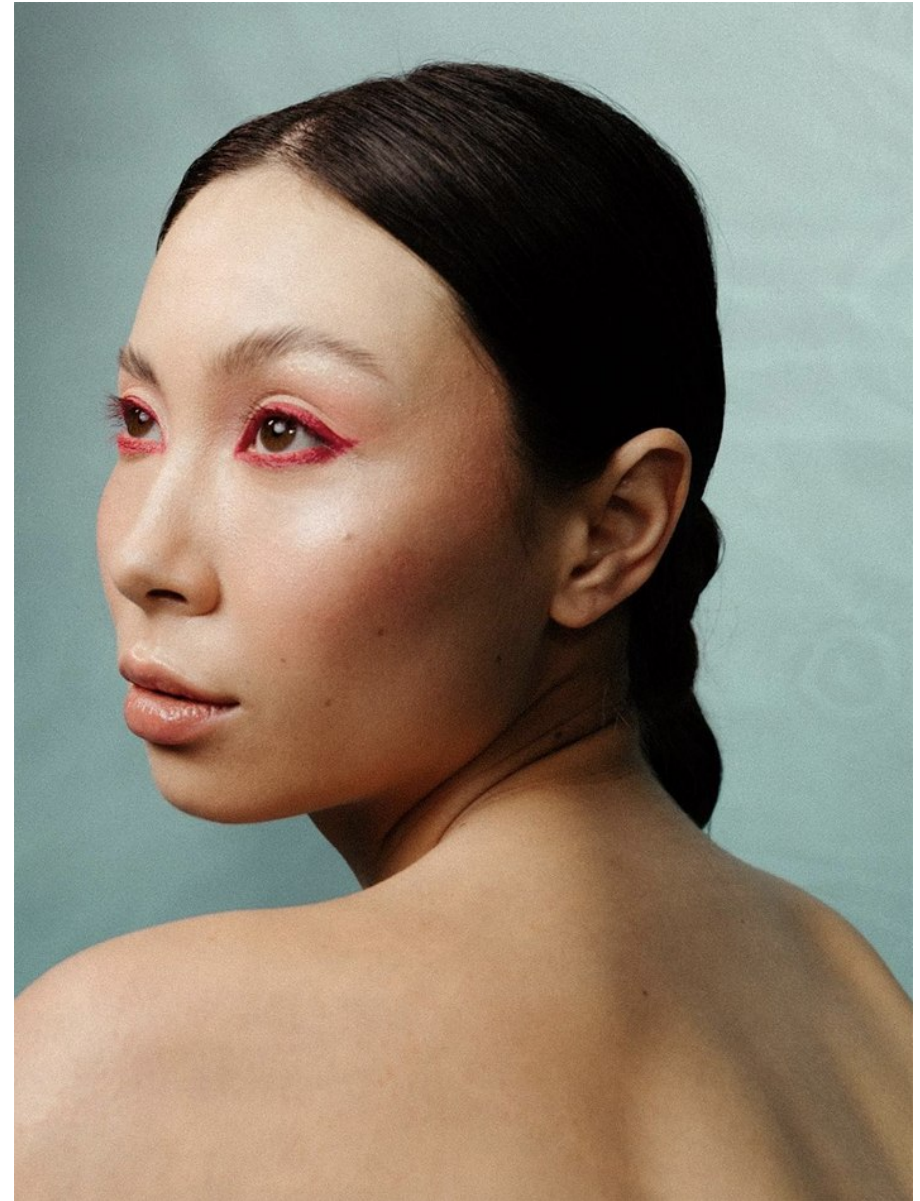

anm
MANAGEMENT

1159 Dundas St. E, #148 Toronto, ON M4M 3N9
Email: info@anm-mgmt.com Tel: 1.416.792.0357
www.anm-mgmt.com