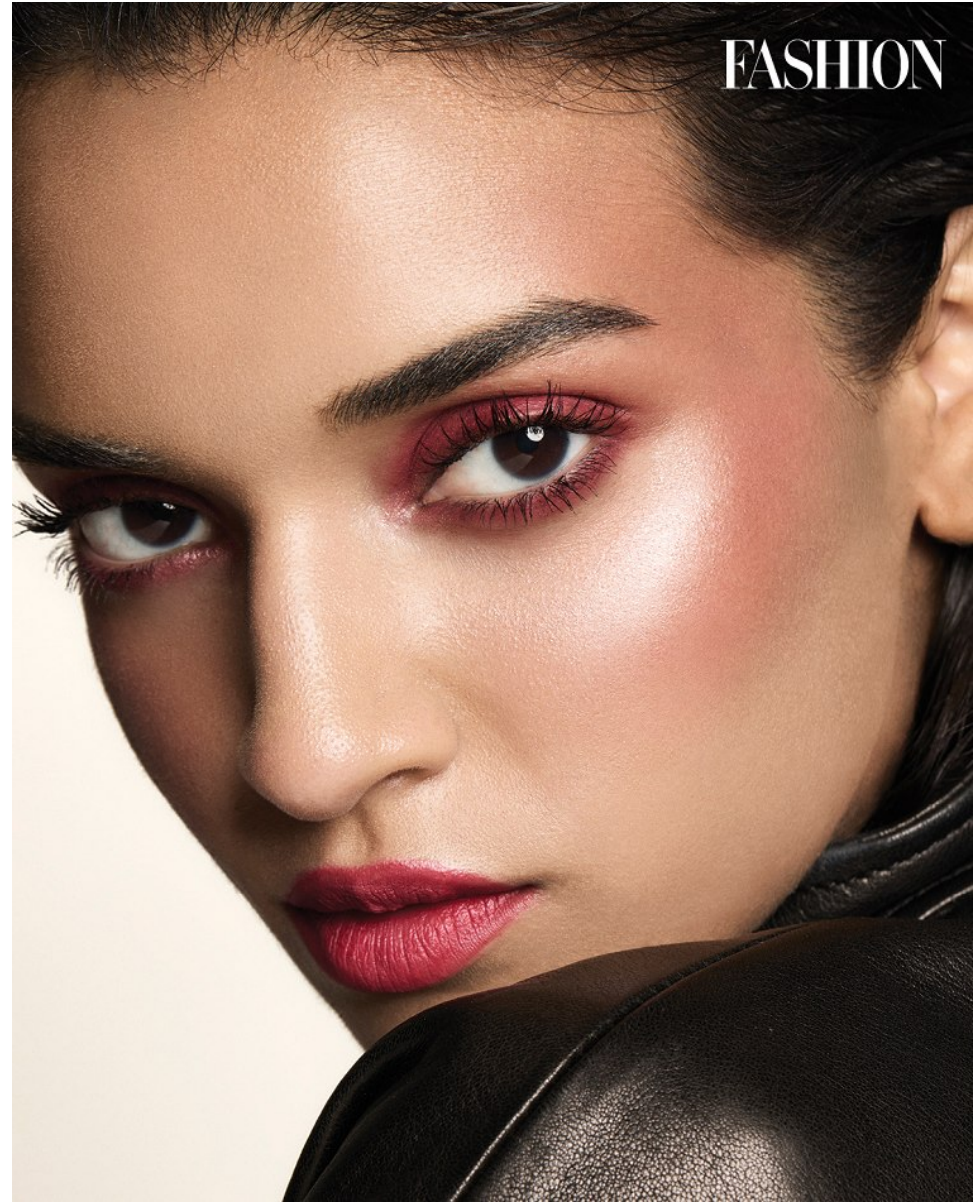

anm
MANAGEMENT

1159 Dundas St. E, #148 Toronto, ON M4M 3N9
Email: info@anm-mgmt.com Tel: 1.416.792.0357
www.anm-mgmt.com