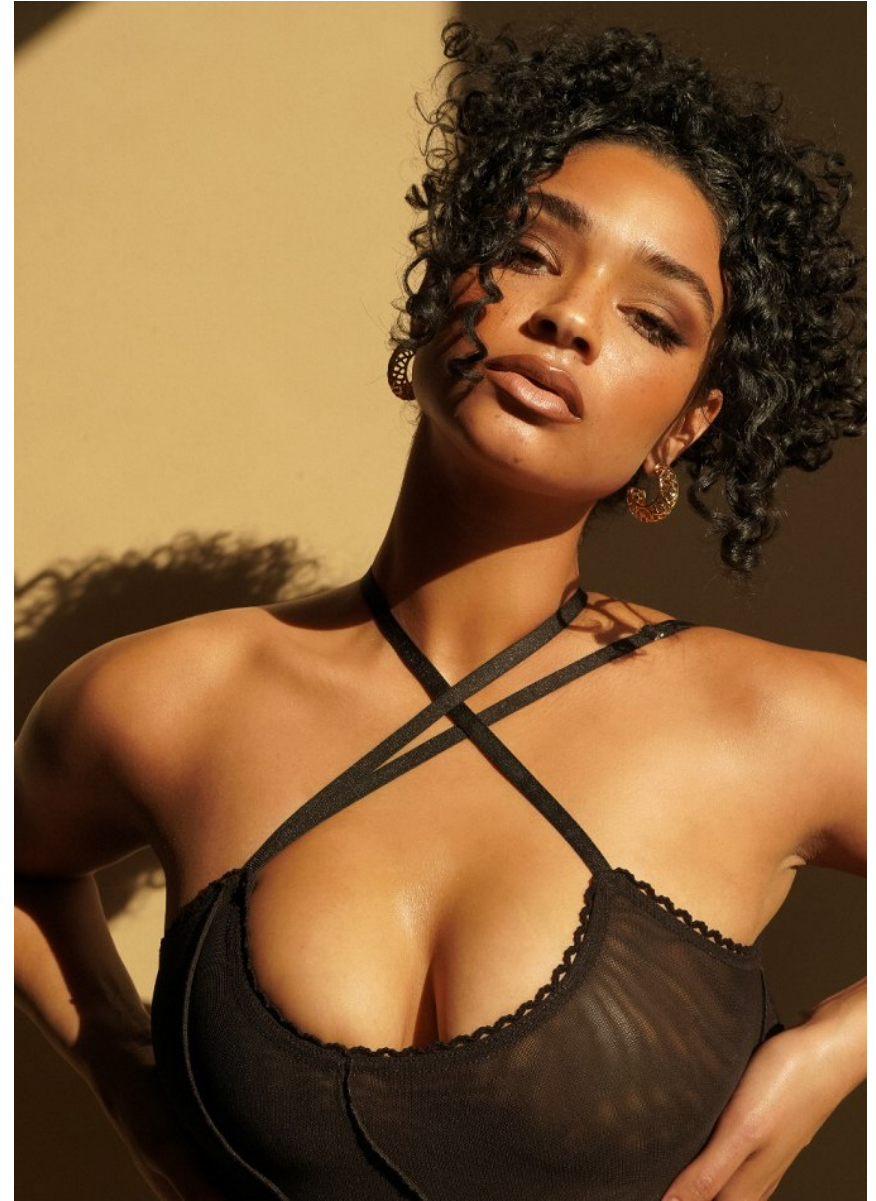

anm
MANAGEMENT

1159 Dundas St. E, #148 Toronto, ON M4M 3N9
Email: info@anm-mgmt.com Tel: 1.416.792.0357
www.anm-mgmt.com