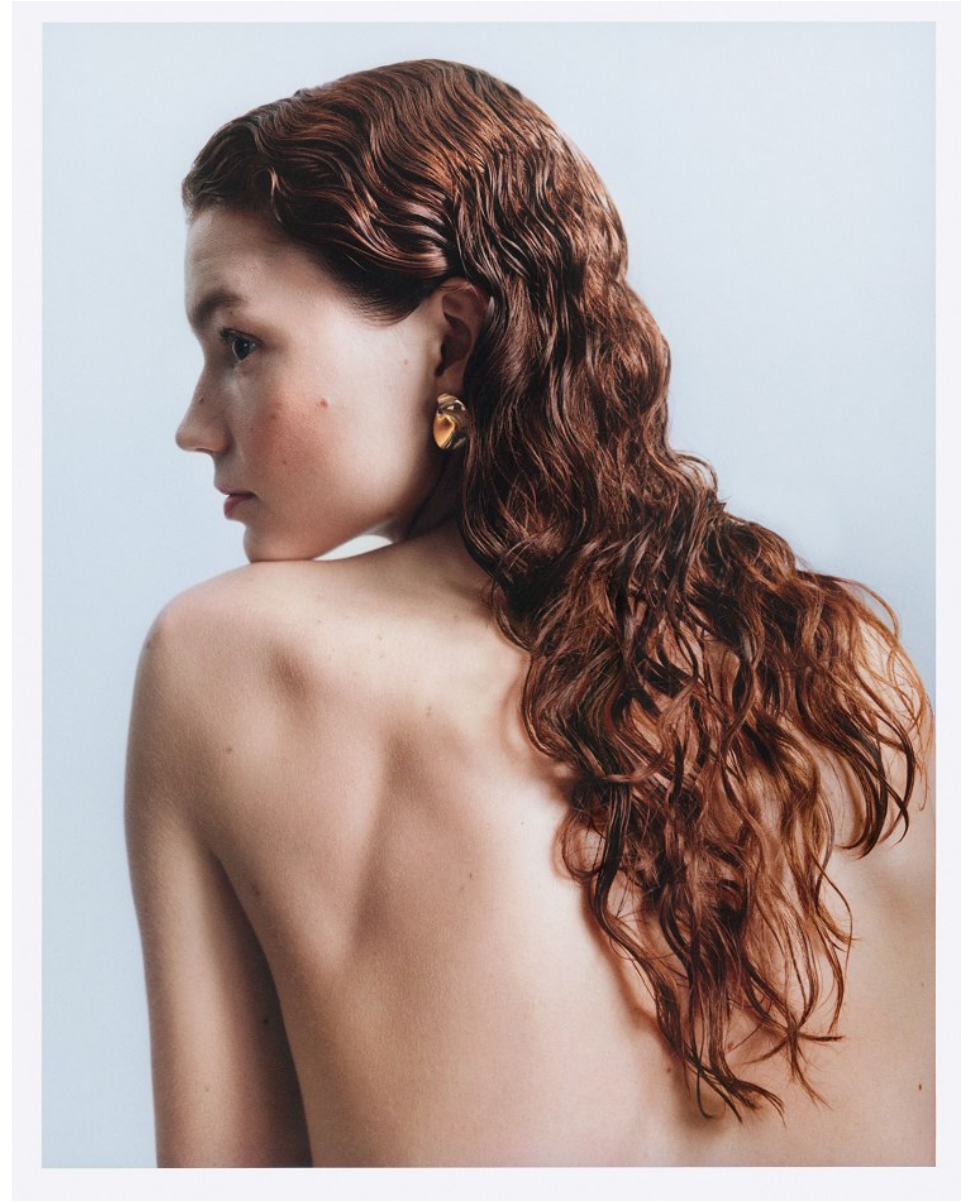

LIZA KOROL

Height 5'11" / 180cm

Bust 31.5" / 80cm Cup A Waist 23.5" / 60cm Hips 35.5" / 90cm Dress 0 - 2 US / 30 - 32 EU / 2
- 4 UK Shoes 8 US / 39 EU / 6 UK

Hair Auburn Red Eyes Brown

anm
MANAGEMENT

1159 Dundas St. E, #148 Toronto, ON M4M 3N9
Email: info@anm-mgmt.com Tel: 1.416.792.0357
www.anm-mgmt.com