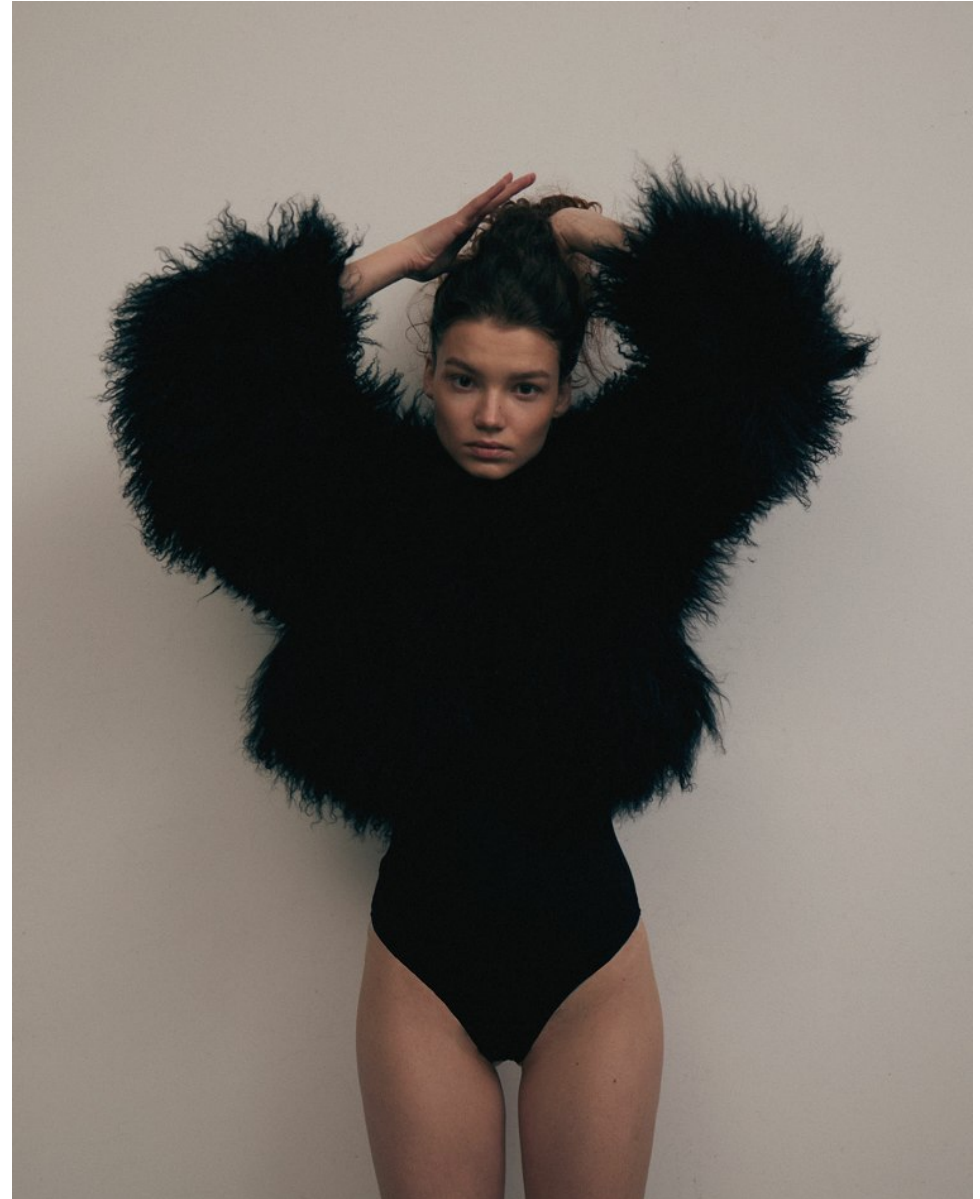

anm
MANAGEMENT

1159 Dundas St. E, #148 Toronto, ON M4M 3N9
Email: info@anm-mgmt.com Tel: 1.416.792.0357
www.anm-mgmt.com