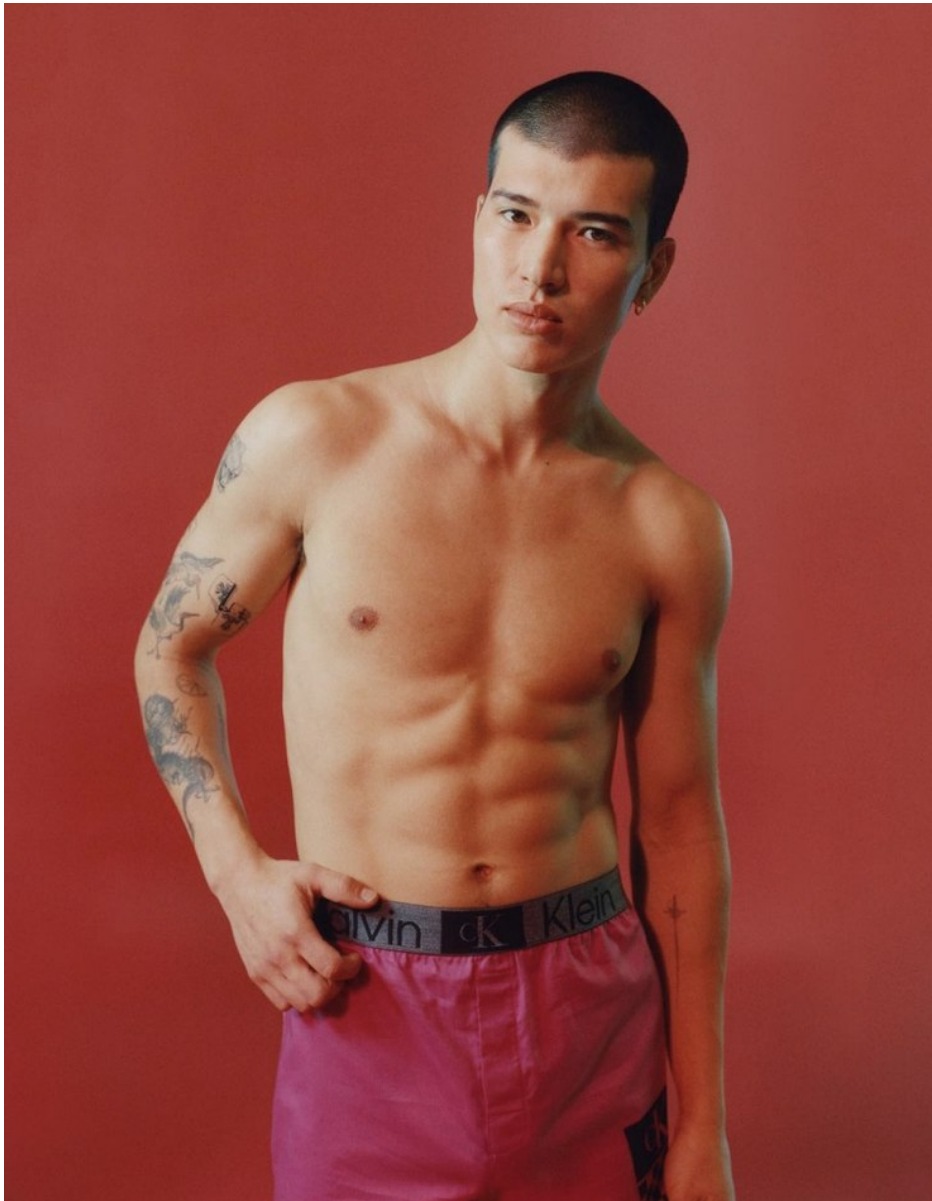

PATRICK MEYNARD

Height 6'0" / 183cm

Chest 38" / 96cm Waist 31" / 79cm Inseam 32" / 81cm Shoes 9.5 US / 43 EU / 9 UK

Hair Brown Eyes Brown