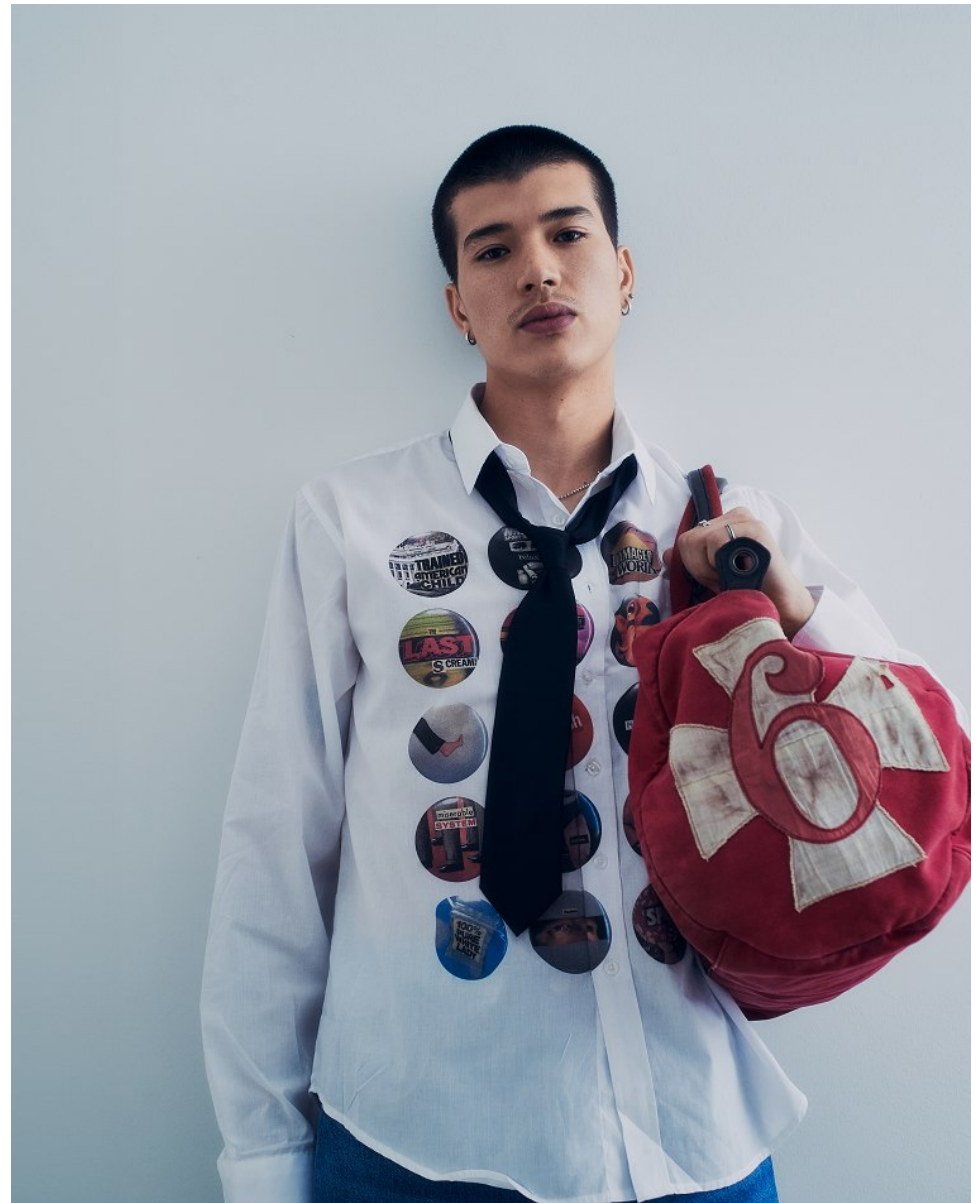

www.anm-mgmt.com

PATRICK MEYNARD

Height 6'0" / 183cm

Chest 38" / 96cm Waist 31" / 79cm Inseam 32" / 81cm Shoes 9.5 US / 43 EU / 9 UK

Hair *Brown* Eyes *Brown*

anm
MANAGEMENT

1159 Dundas St. E, #148 Toronto, ON M4M 3N9
Email: info@anm-mgmt.com Tel: 1.416.792.0357
www.anm-mgmt.com