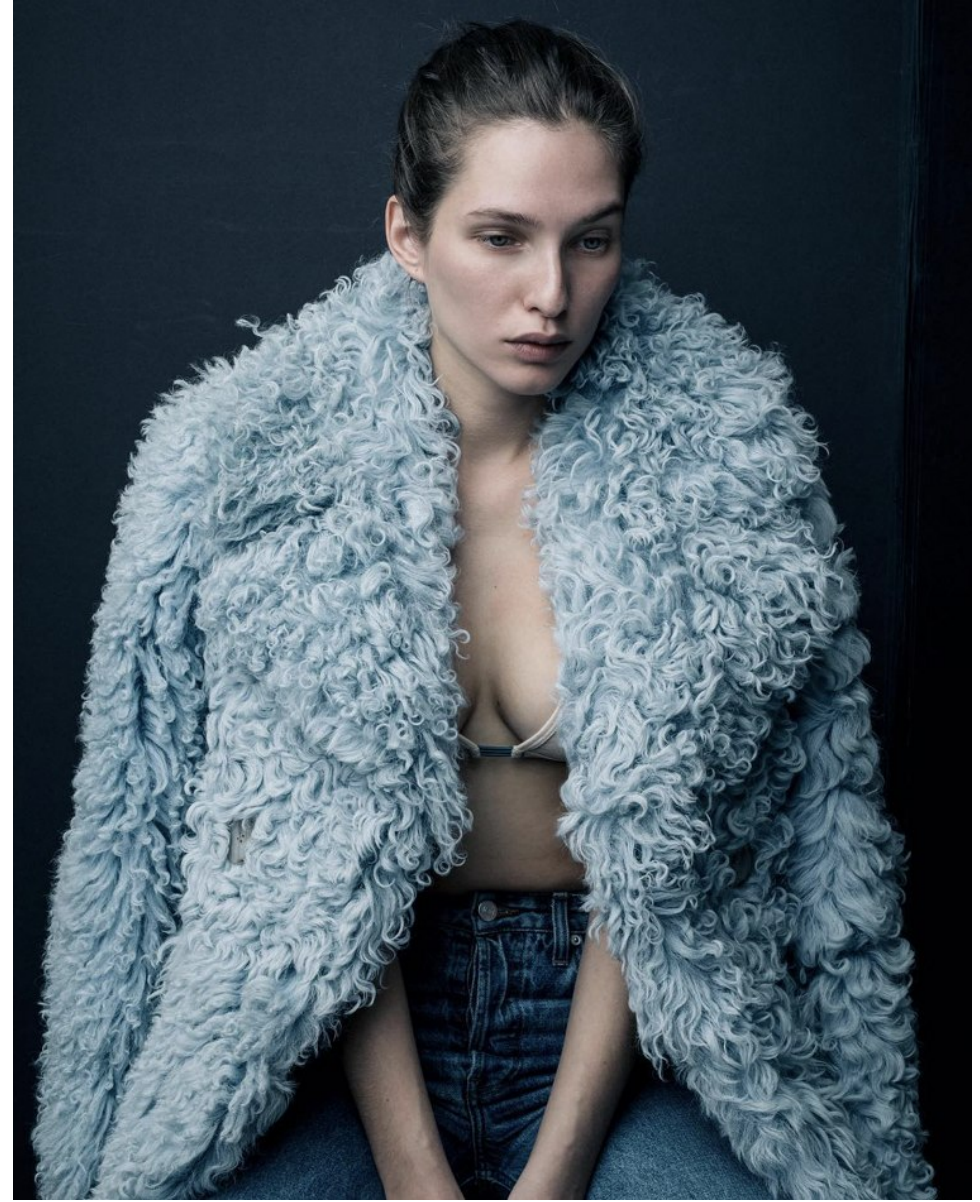

anm
MANAGEMENT

1159 Dundas St. E, #148 Toronto, ON M4M 3N9
Email: info@anm-mgmt.com Tel: 1.416.792.0357

www.anm-mgmt.com