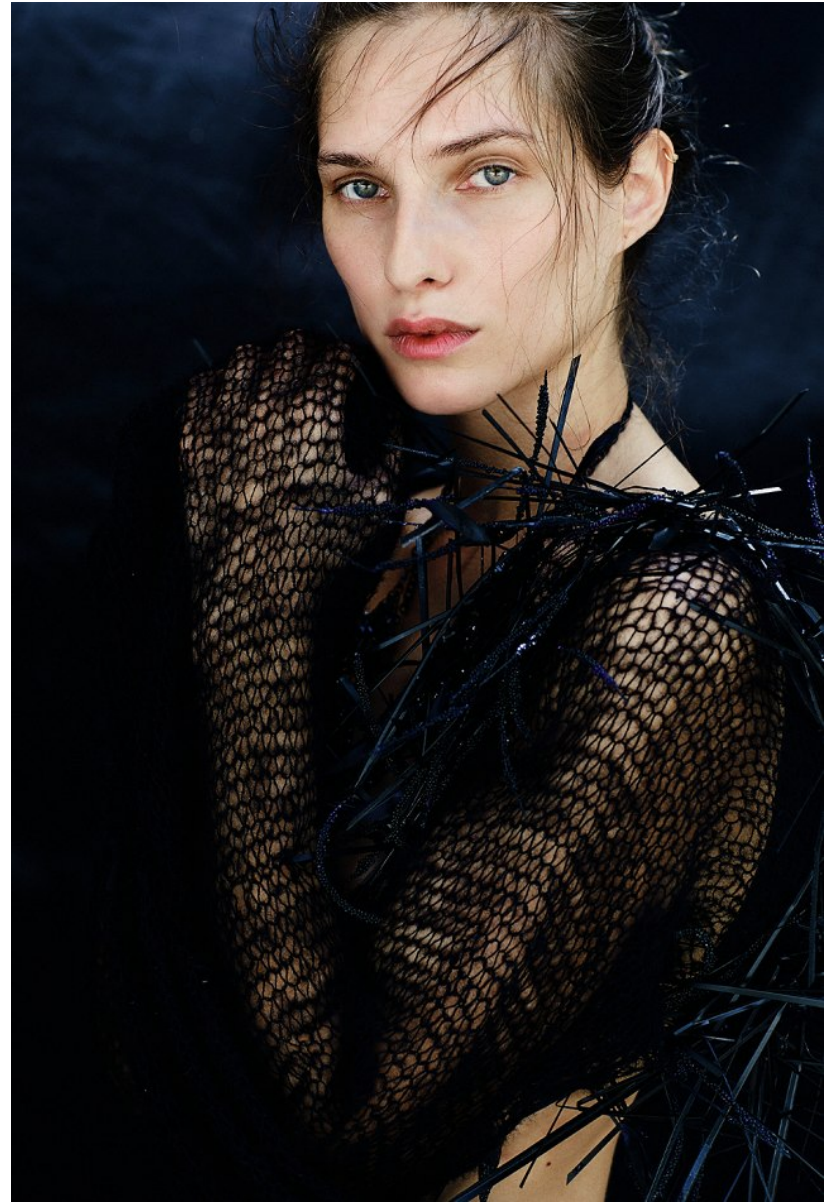

anm
MANAGEMENT

1159 Dundas St. E, #148 Toronto, ON M4M 3N9
Email: info@anm-mgmt.com Tel: 1.416.792.0357

www.anm-mgmt.com