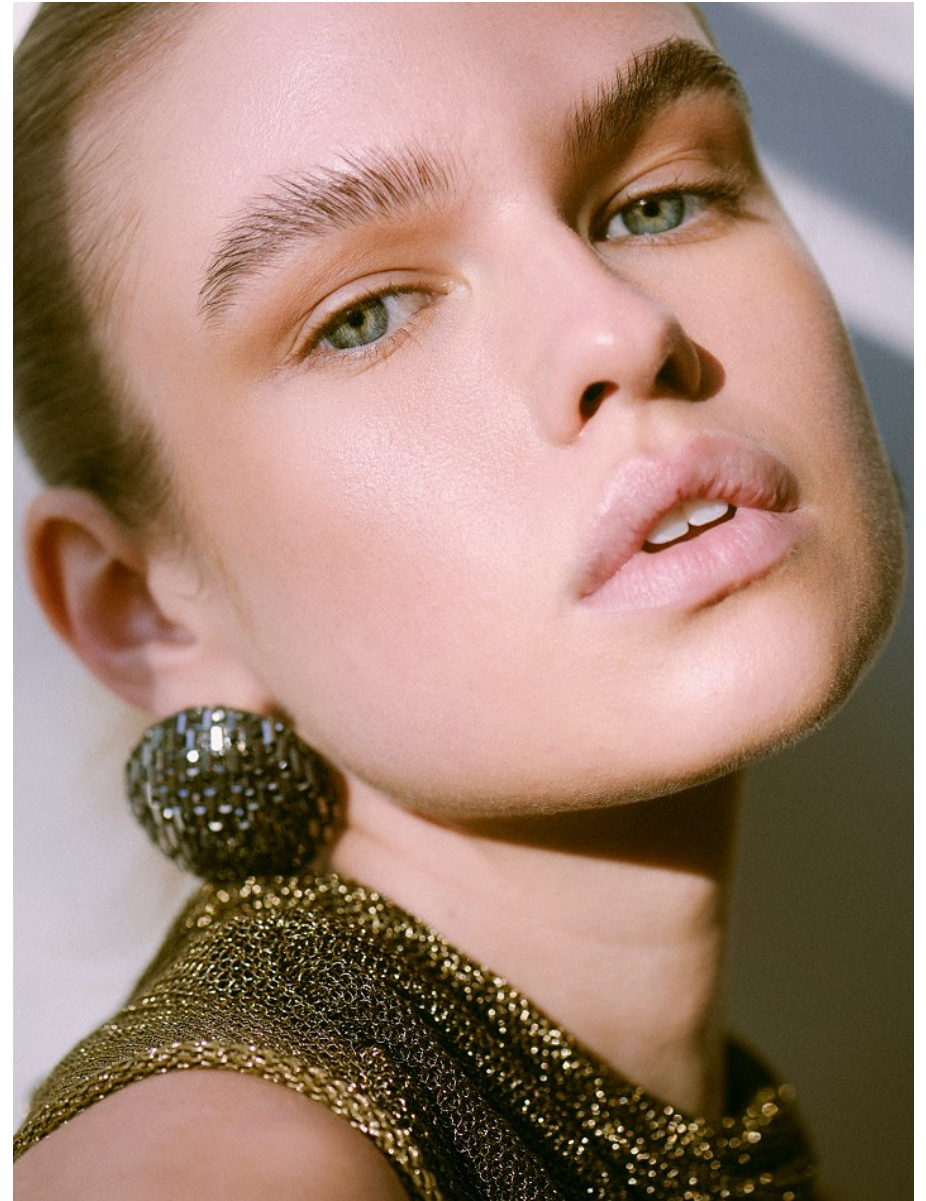

anm
MANAGEMENT

1159 Dundas St. E, #148 Toronto, ON M4M 3N9
Email: info@anm-mgmt.com Tel: 1.416.792.0357
www.anm-mgmt.com