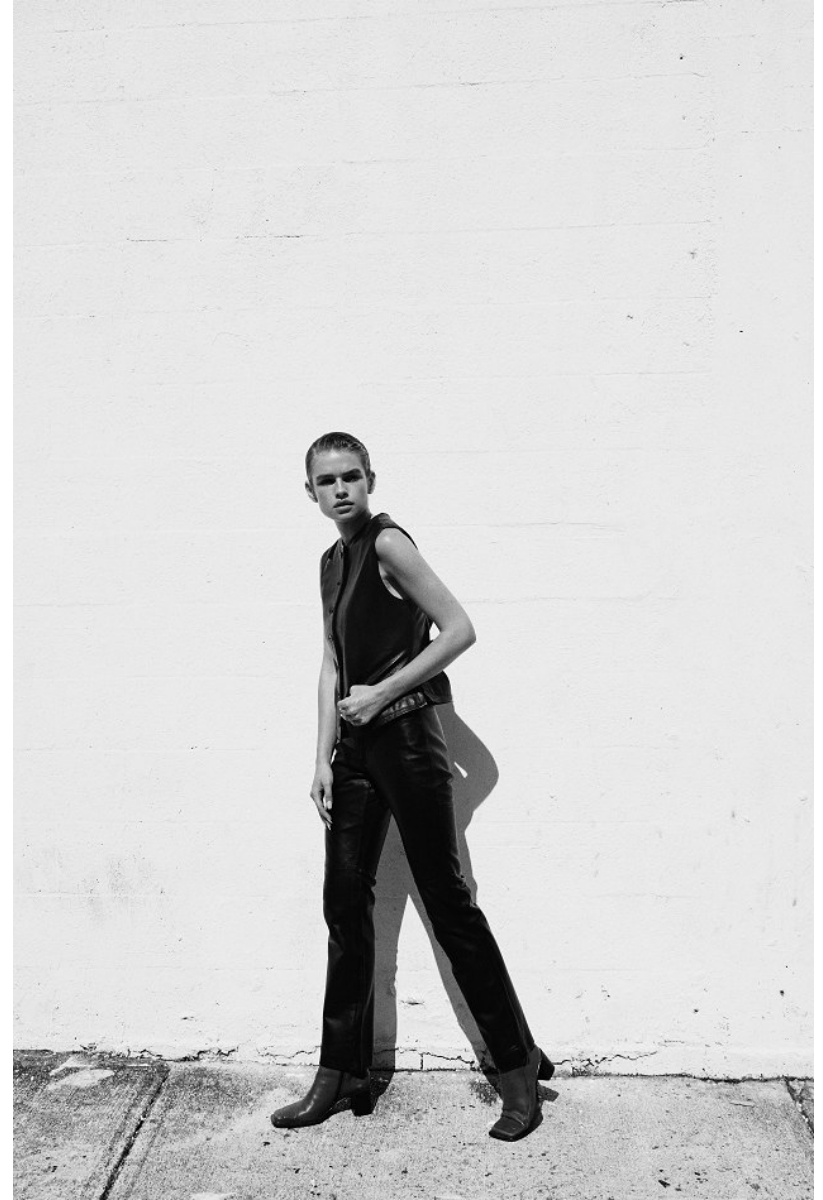

www.anm-mgmt.com

ABBY GARRETT

Height 5'7" / 170cm

Bust 32" / 81cm Cup C Waist 24" / 61cm Hips 35" / 89cm Dress 2 US / 32 EU / 4 UK Shoes 7

US / 38 EU / 5 UK

Hair Black Eyes Blue

anm
MANAGEMENT

1159 Dundas St. E, #148 Toronto, ON M4M 3N9