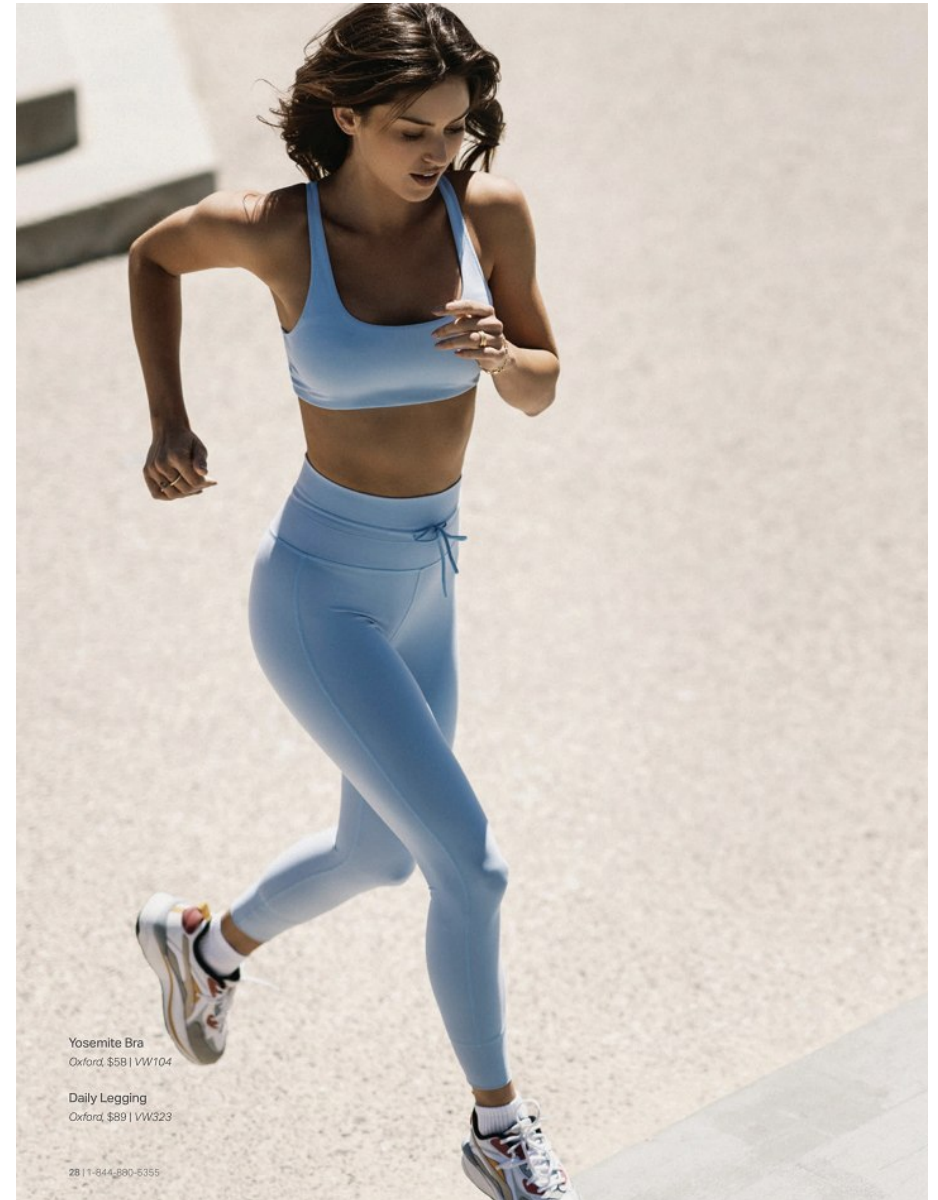

Yosemite Bra
Oxford, $58 | VW104

Daily Legging
Oxford, $89 | VW323

28 | 1-844-880-5355

anm
MANAGEMENT

1159 Dundas St. E, #148 Toronto, ON M4M 3N9
Email: info@anm-mgmt.com Tel: 1.416.792.0357
www.anm-mgmt.com