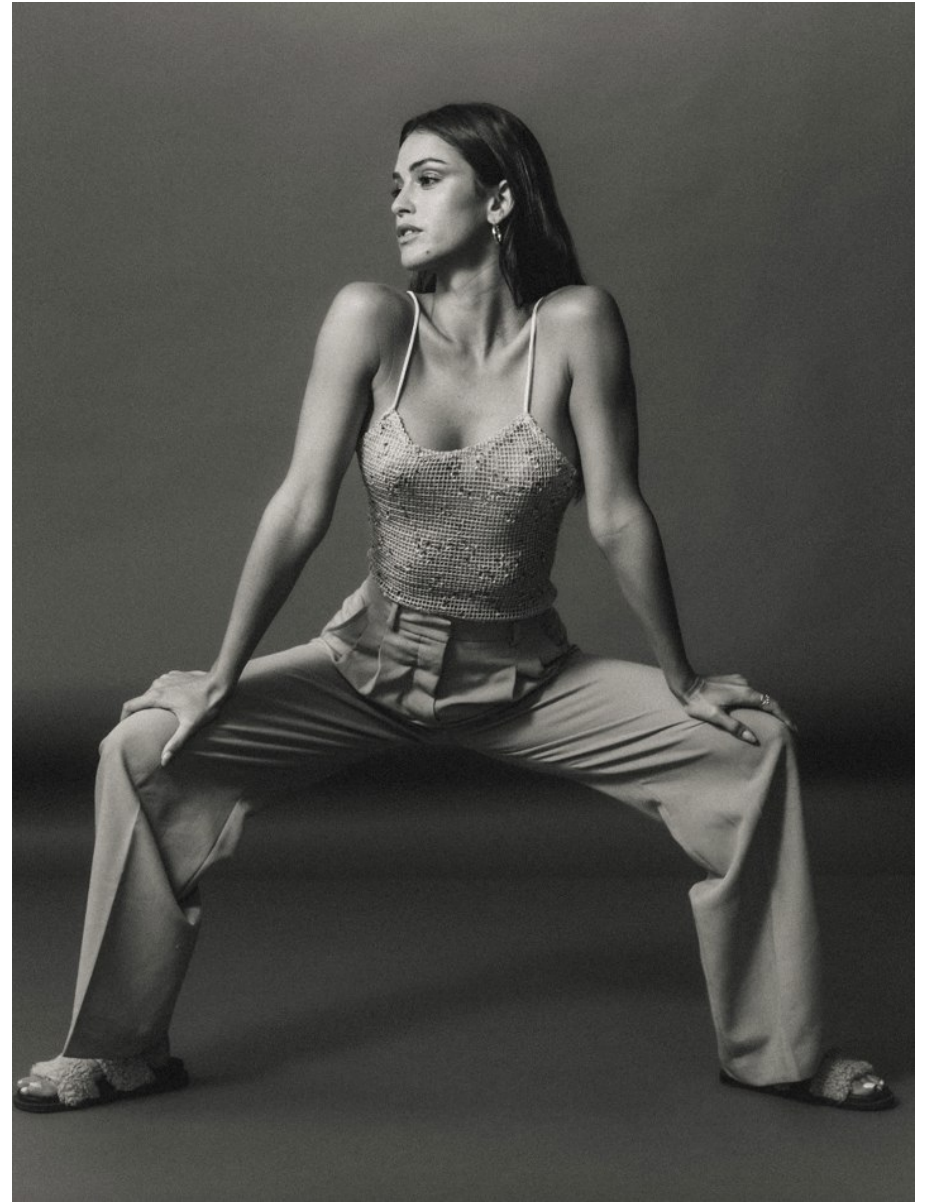

anm
MANAGEMENT

1159 Dundas St. E, #148 Toronto, ON M4M 3N9

Email: info@anm-mgmt.com Tel: 1.416.792.0357

www.anm-mgmt.com