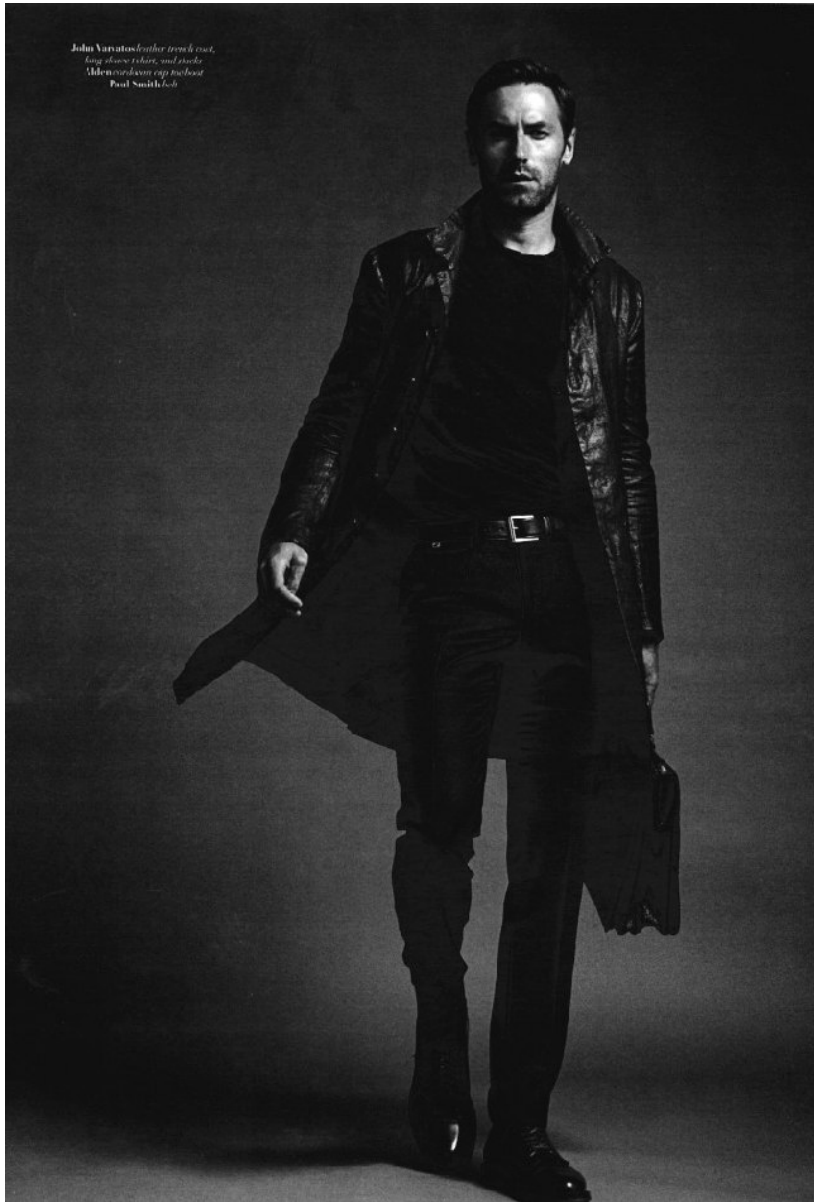

JOSH WALD

Height 6'2" / 188cm

Chest 38" / 97cm Waist 32" / 81cm Inseam 32" / 81cm Suit 40" / 101cm / 50 Shoes 11 US / 45.5

EU / 10.5 UK

Hair Brown Eyes Brown