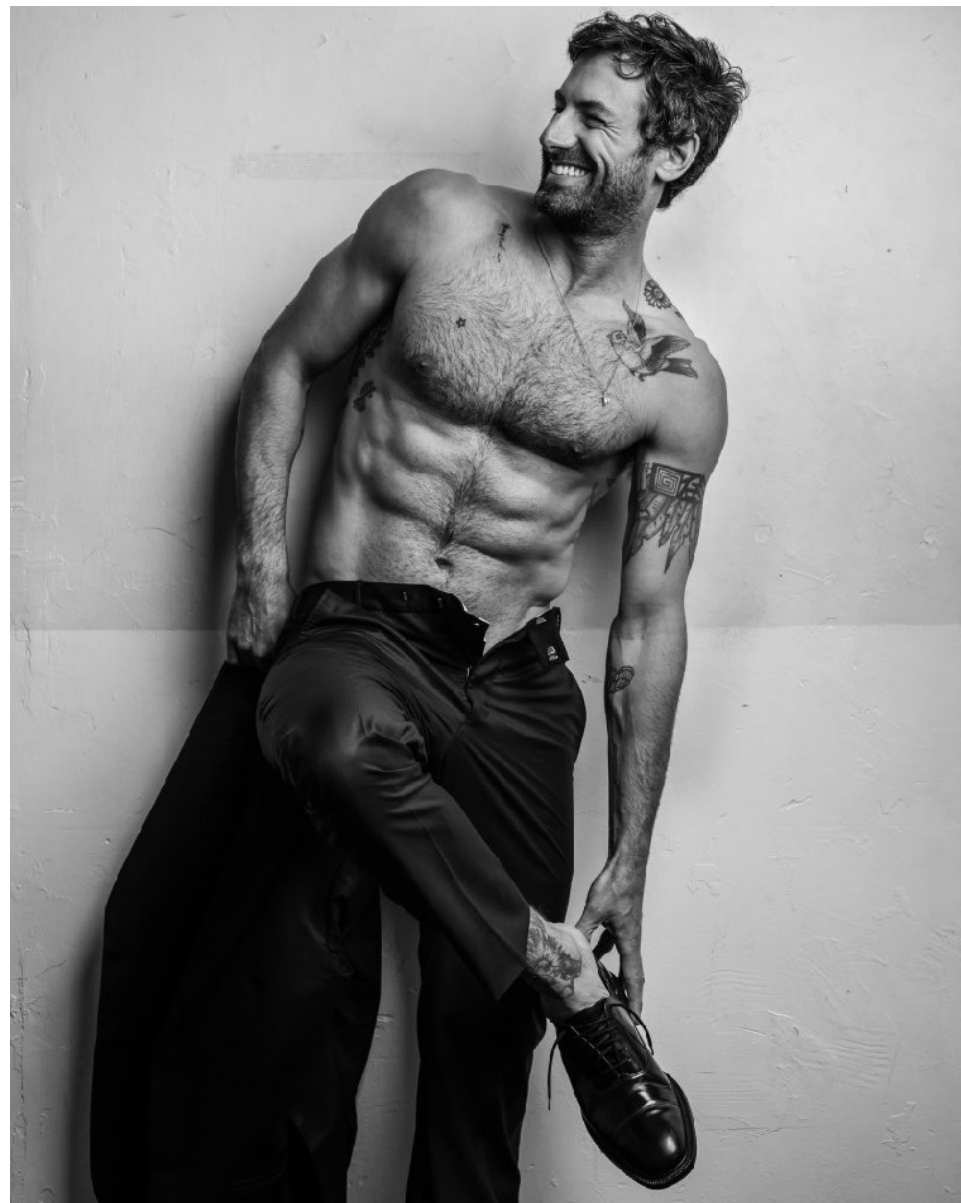

anm
MANAGEMENT

1159 Dundas St. E, #148 Toronto, ON M4M 3N9
Email: info@anm-mgmt.com Tel: 1.416.792.0357
www.anm-mgmt.com