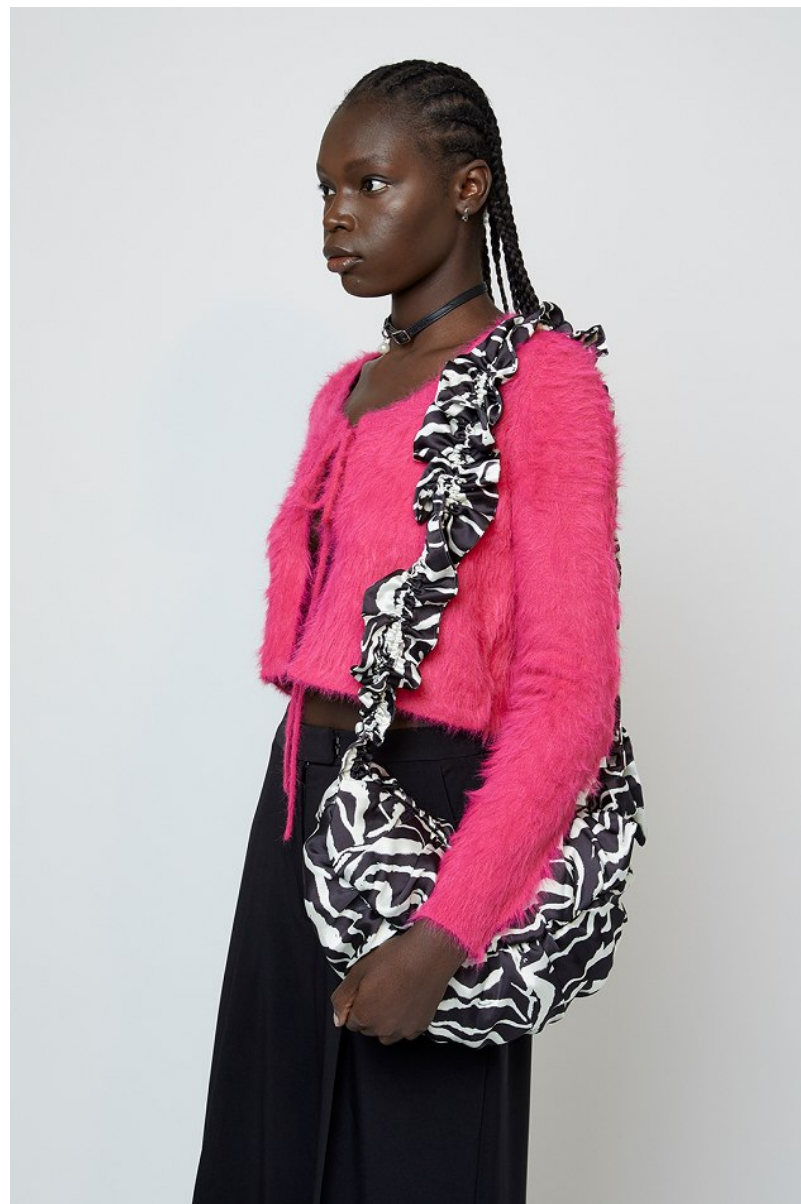

www.anm-mgmt.com

ADHEL LUAL

Height 5'10" / 178cm

Bust 34" / 86cm Waist 24.5" / 62cm Hips 35" / 89cm Dress 2 US / 32 EU / 4 UK Shoes 8.5

US / 25 EU / 7.5 UK(kids)

Hair Black Eyes Black

anm
MANAGEMENT

1159 Dundas St. E, #148 Toronto, ON M4M 3N9