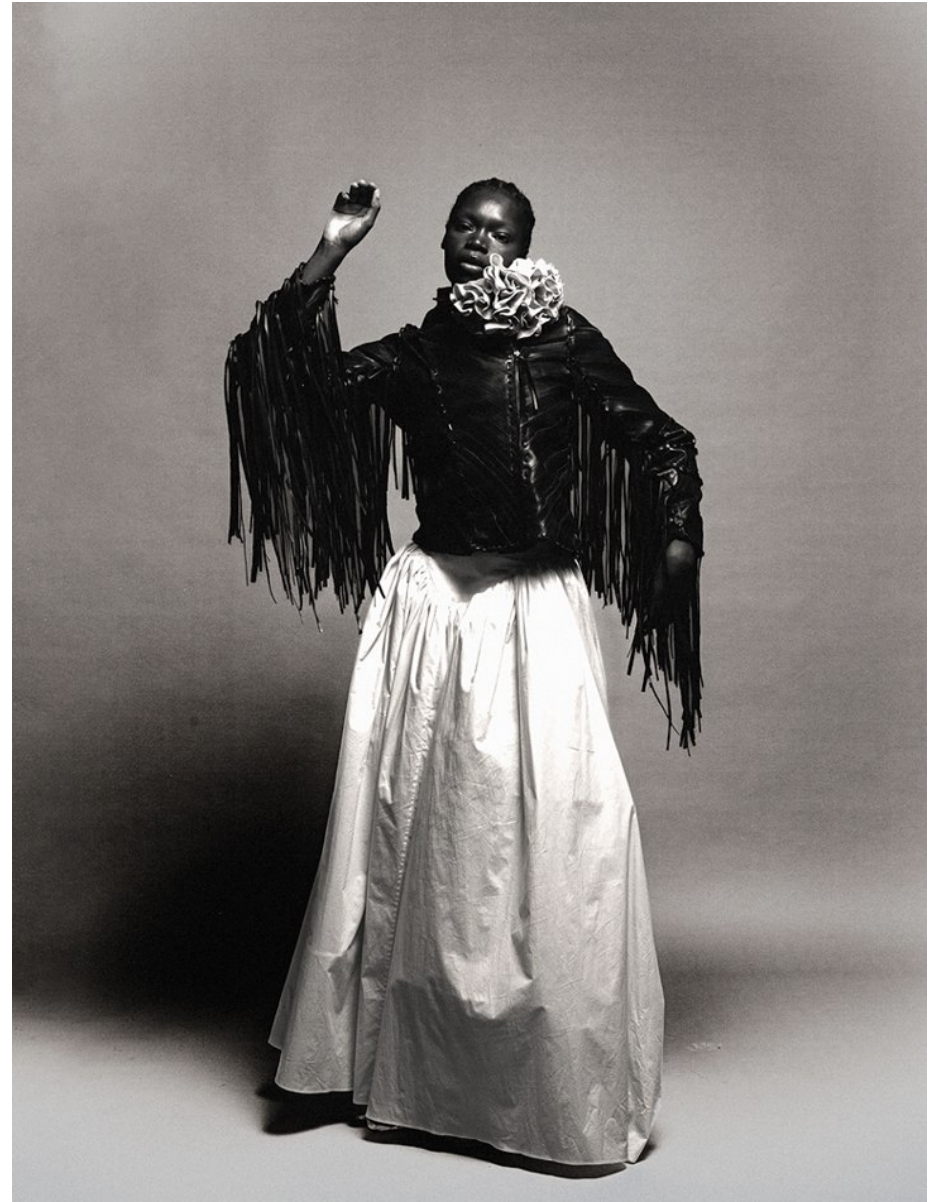

ADHEL LUAL

Height 5'10" / 178cm

Bust 34" / 86cm Waist 24.5" / 62cm Hips 35" / 89cm Dress 2 US / 32 EU / 4 UK Shoes 8.5

US / 25 EU / 7.5 UK(kids)

Hair Black Eyes Black

anm
MANAGEMENT

1159 Dundas St. E, #148 Toronto, ON M4M 3N9
Email: info@anm-mgmt.com Tel: 1.416.792.0357