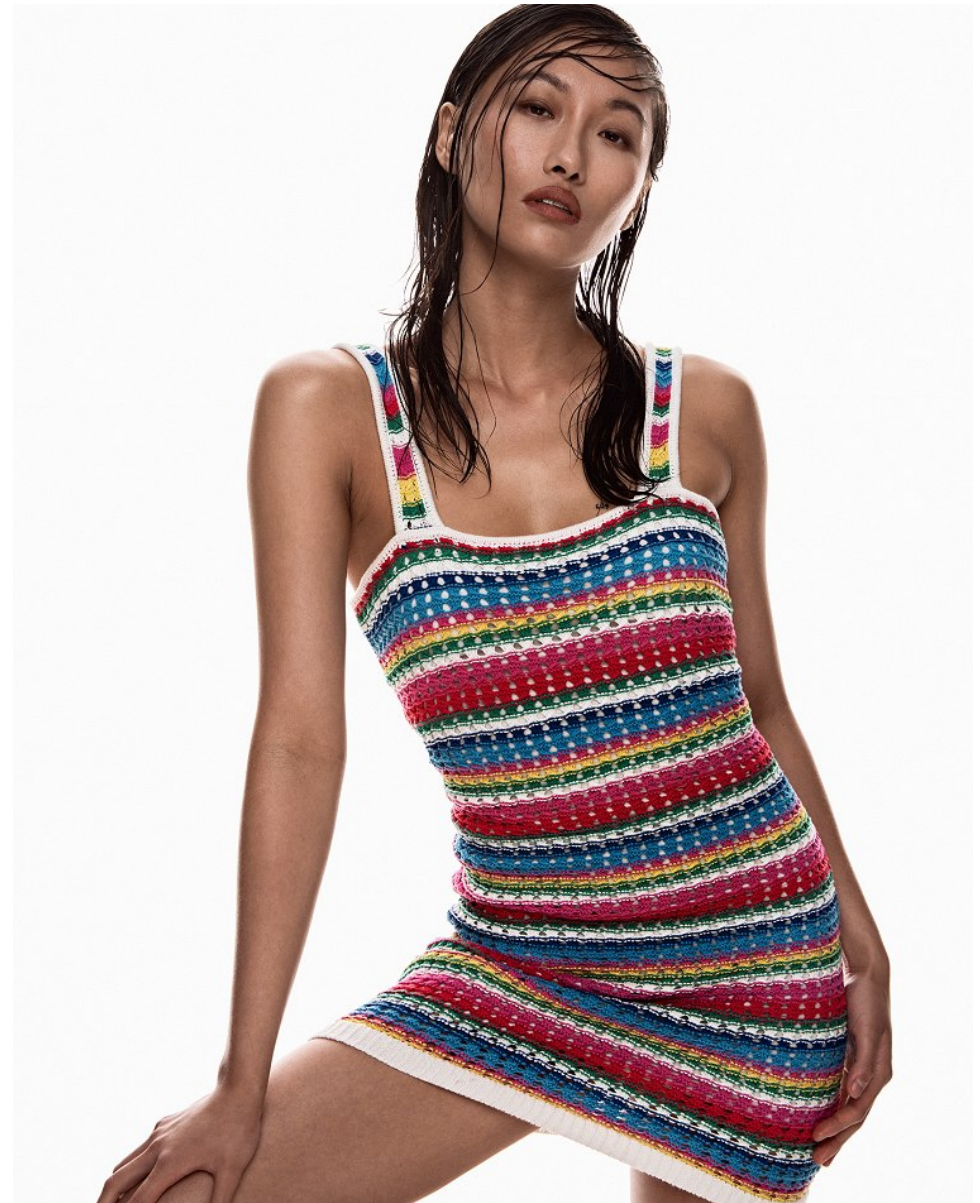

anm
MANAGEMENT

1159 Dundas St. E, #148 Toronto, ON M4M 3N9
Email: info@anm-mgmt.com Tel: 1.416.792.0357
www.anm-mgmt.com