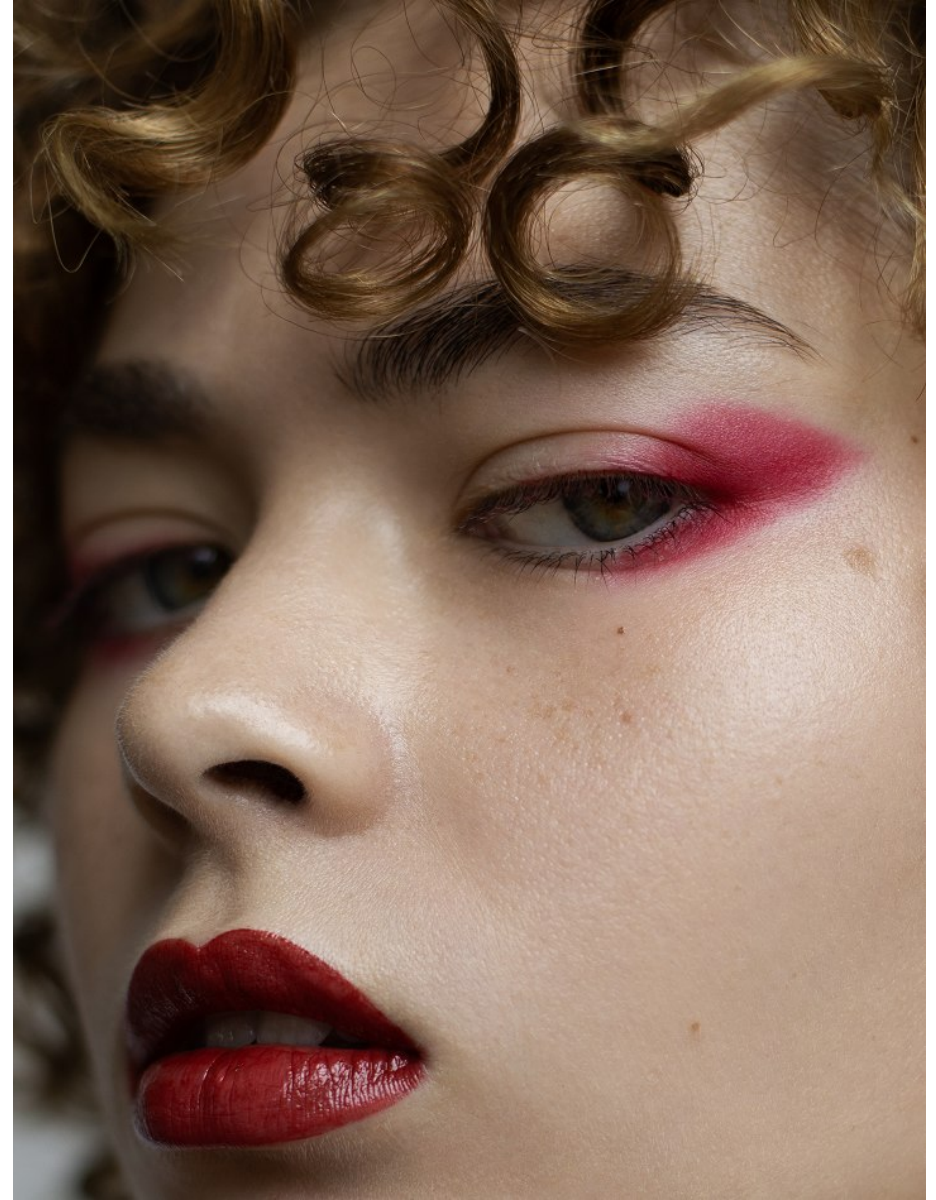

anm
MANAGEMENT

1159 Dundas St. E, #148 Toronto, ON M4M 3N9
Email: info@anm-mgmt.com Tel: 1.416.792.0357
www.anm-mgmt.com