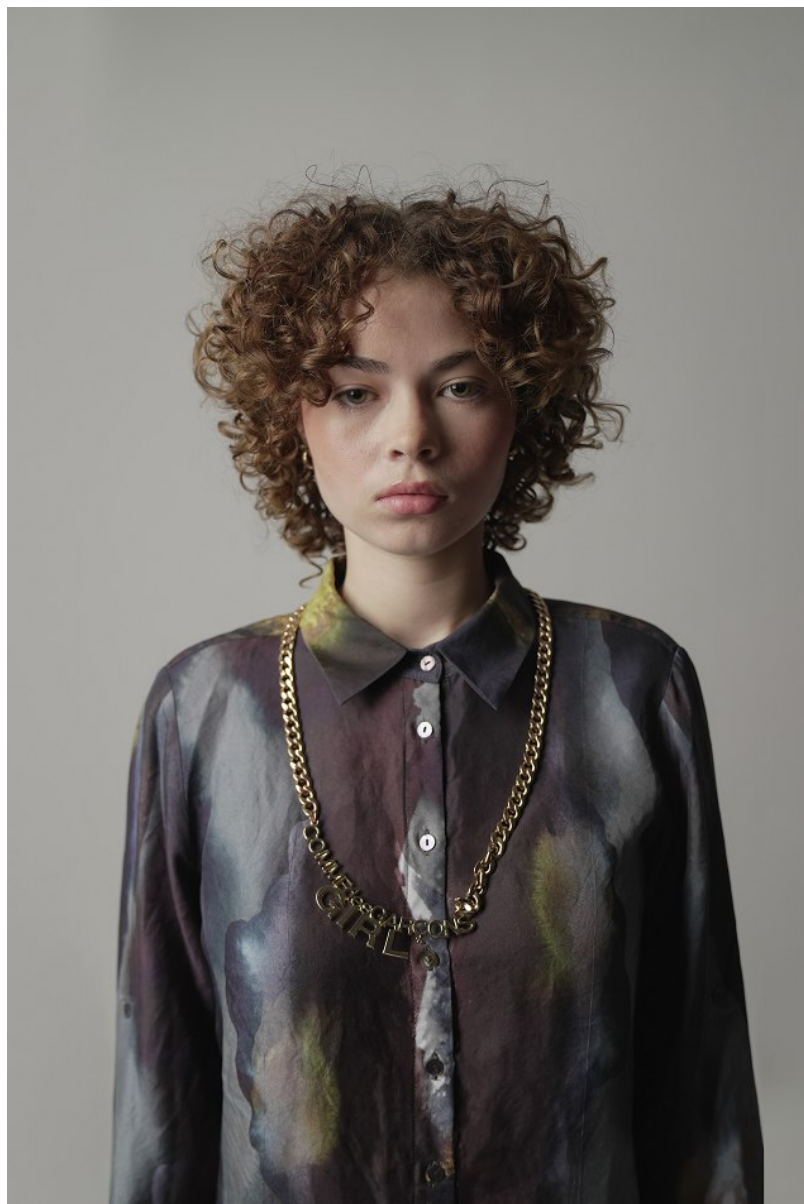

ELENA MCPHEE

Height 5'9" / 175cm

Bust 32" / 81cm Waist 23.5" / 60cm Hips 39" / 99cm Dress 4 US / 34 EU / 6 UK Shoes 9

US / 40 EU / 6.5 UK

Hair Brown Eyes Green