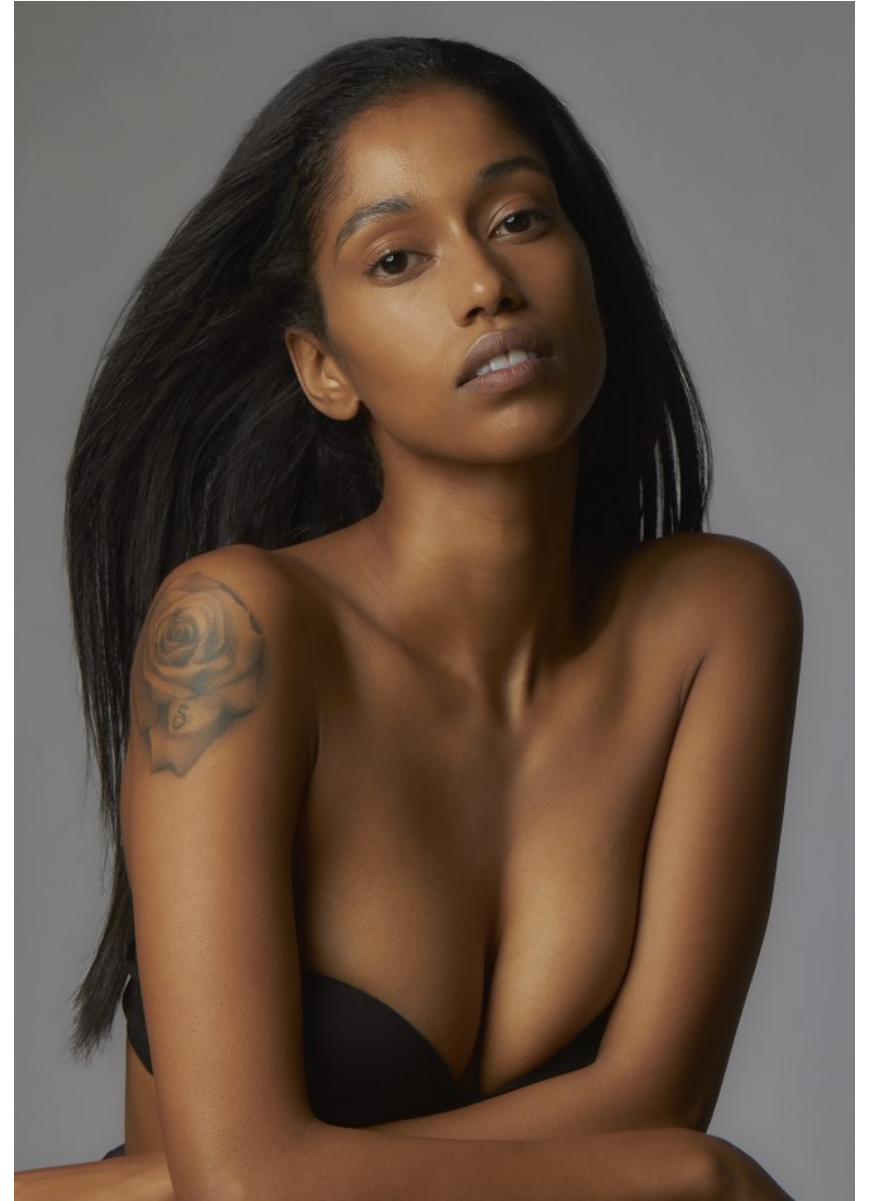

KIYANNA MASCALL

Height 5'7" / 170cm

Bust 33" / 84cm Waist 26.5" / 67cm Hips 37.5" / 95cm Dress 2 - 4 US / 32 - 34 EU / 4 - 6

UK Shoes 7.5 US / 38.5 EU / 5.5 UK

Hair *Dark Brown* Eyes *Brown*

anm
MANAGEMENT

www.anm-mgmt.com

KIYANNA MASCALL

Height 5'7" / 170cm

Bust 33" / 84cm Waist 26.5" / 67cm Hips 37.5" / 95cm Dress 2 - 4 US / 32 - 34 EU / 4 - 6

UK Shoes 7.5 US / 38.5 EU / 5.5 UK

Hair *Dark Brown* Eyes *Brown*