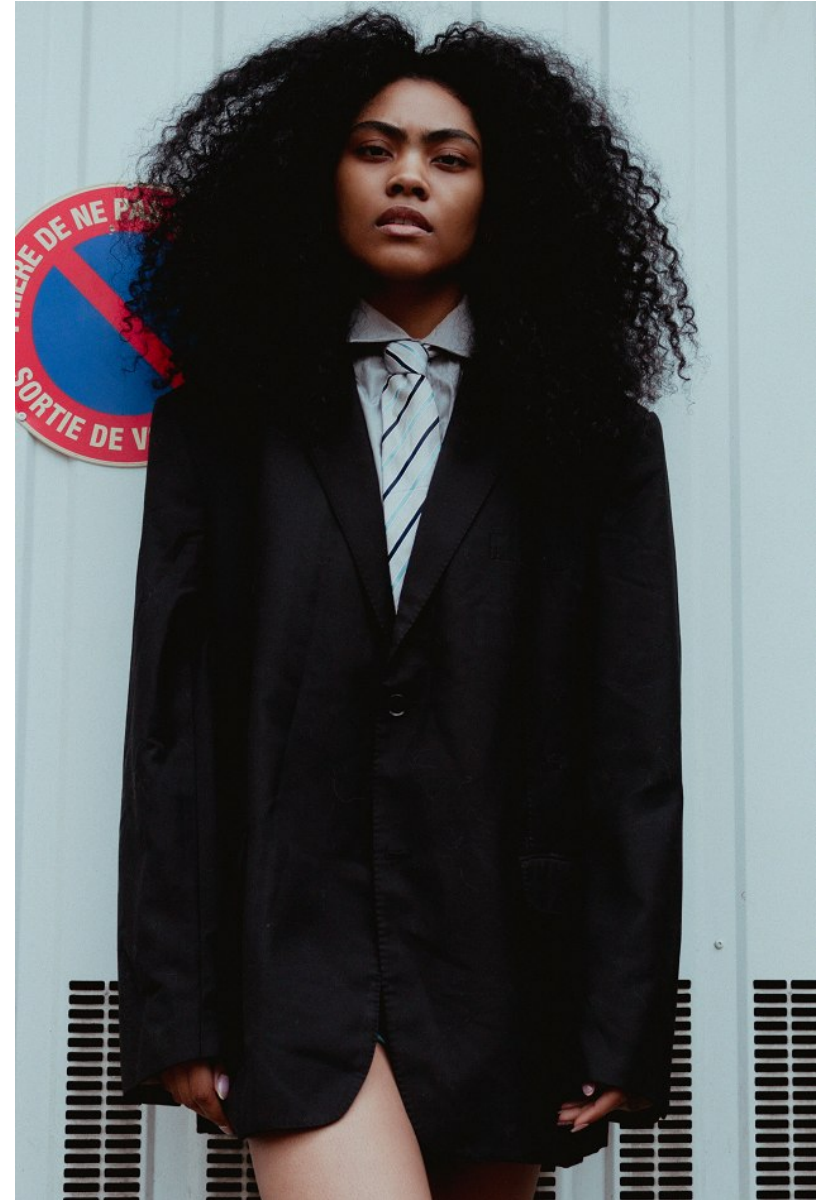

anm
MANAGEMENT

1159 Dundas St. E, #148 Toronto, ON M4M 3N9
Email: info@anm-mgmt.com Tel: 1.416.792.0357
www.anm-mgmt.com