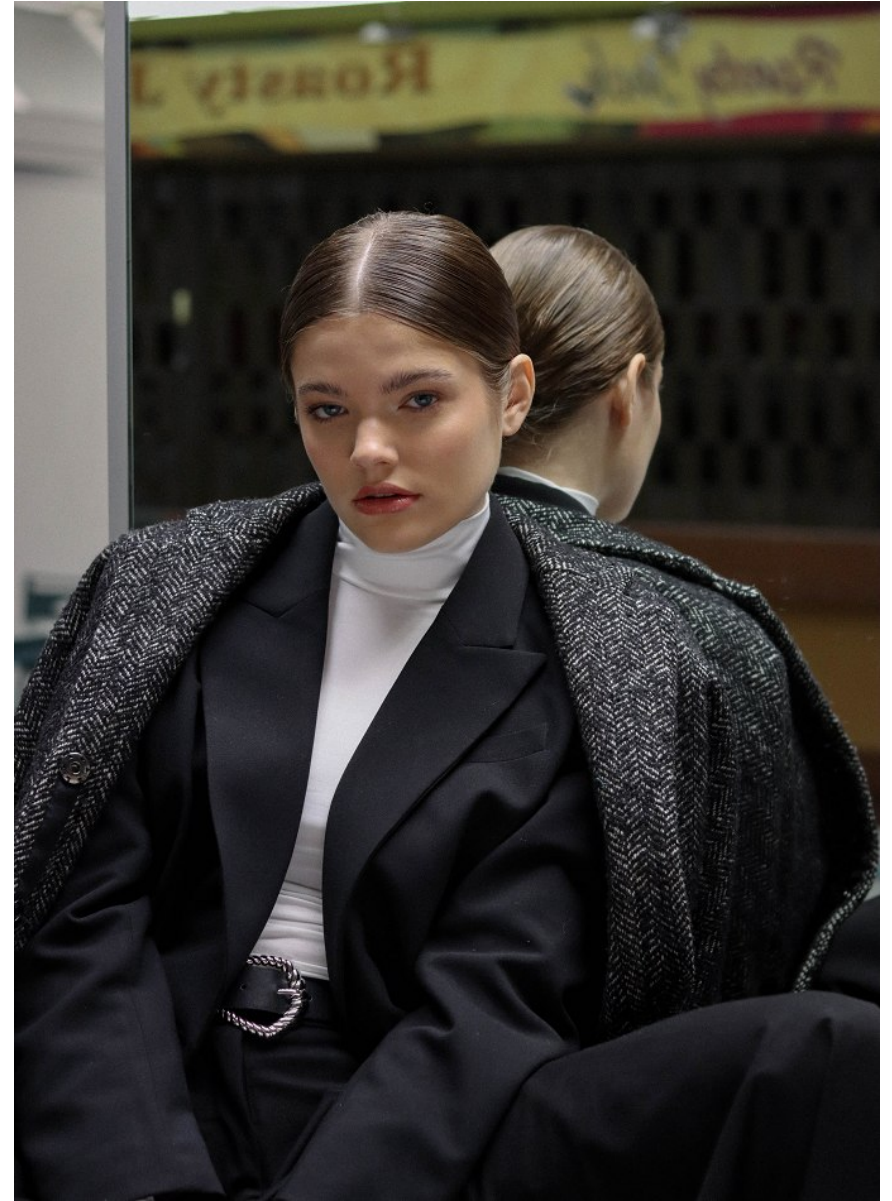

## **EVELYN WISEBOURT**

Height 5'9.5" / 176cm

Bust 33.5" / 85cm Waist 26" / 66cm Hips 36" / 92cm Dress 4 - 6 US / 34 - 36 EU / 6 - 8

UK Shoes 9.5 US / 40.5 EU / 7 UK

Hair Dark Blonde Eyes Blue

**anm**  
MANAGEMENT