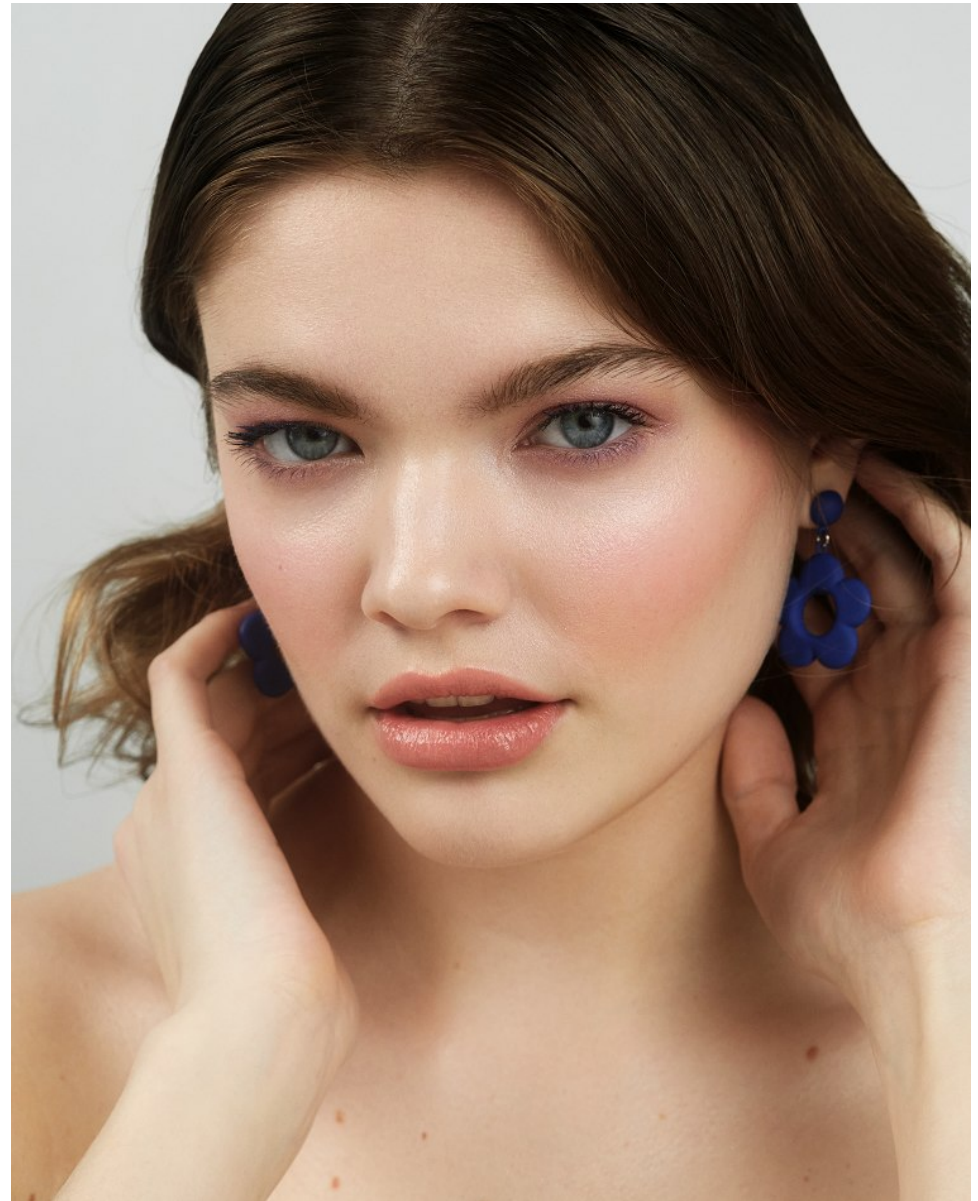

## **EVELYN WISEBOURT**

Height 5'9.5" / 176cm

Bust 33.5" / 85cm Waist 26" / 66cm Hips 36" / 92cm Dress 4 - 6 US / 34 - 36 EU / 6 - 8

UK Shoes 9.5 US / 40.5 EU / 7 UK

Hair Dark Blonde Eyes Blue

**anm**  
MANAGEMENT