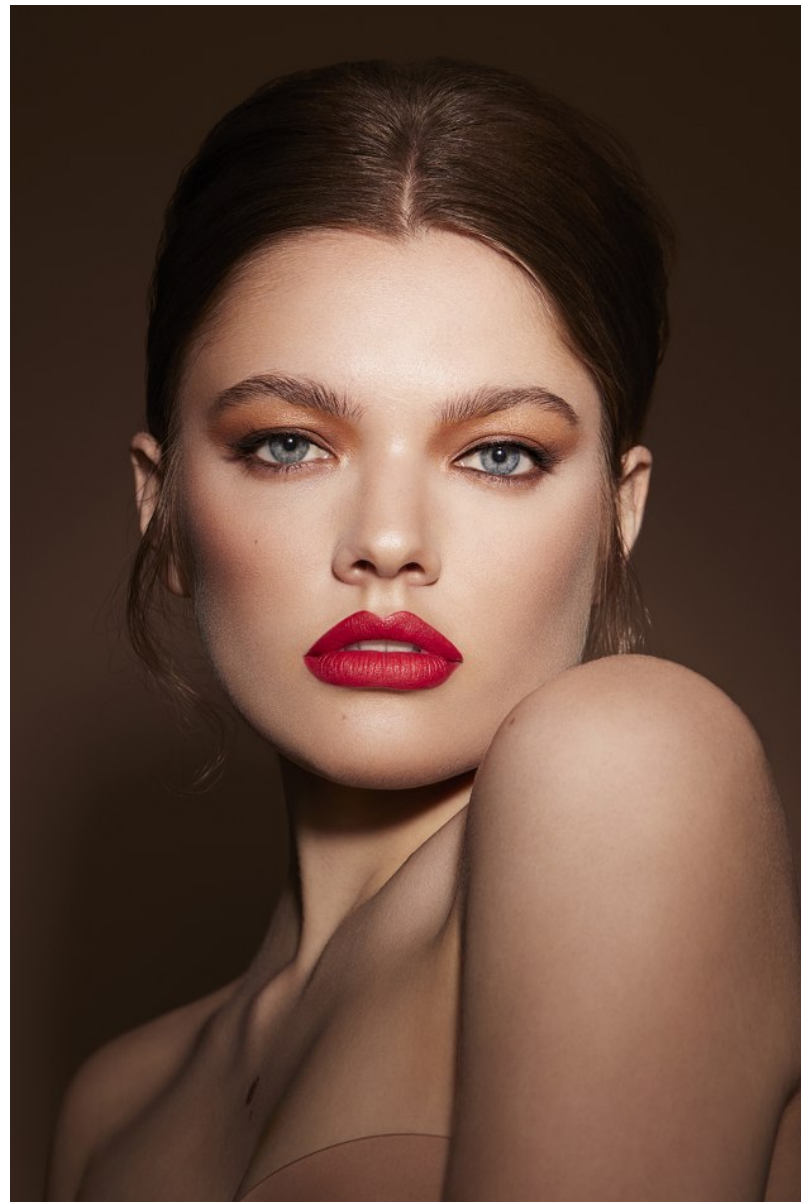

## **EVELYN WISEBOURT**

Height 5'9.5" / 176cm

Bust 33.5" / 85cm Waist 26" / 66cm Hips 36" / 92cm Dress 4 - 6 US / 34 - 36 EU / 6 - 8

UK Shoes 9.5 US / 40.5 EU / 7 UK

Hair Dark Blonde Eyes Blue

**anm**  
MANAGEMENT